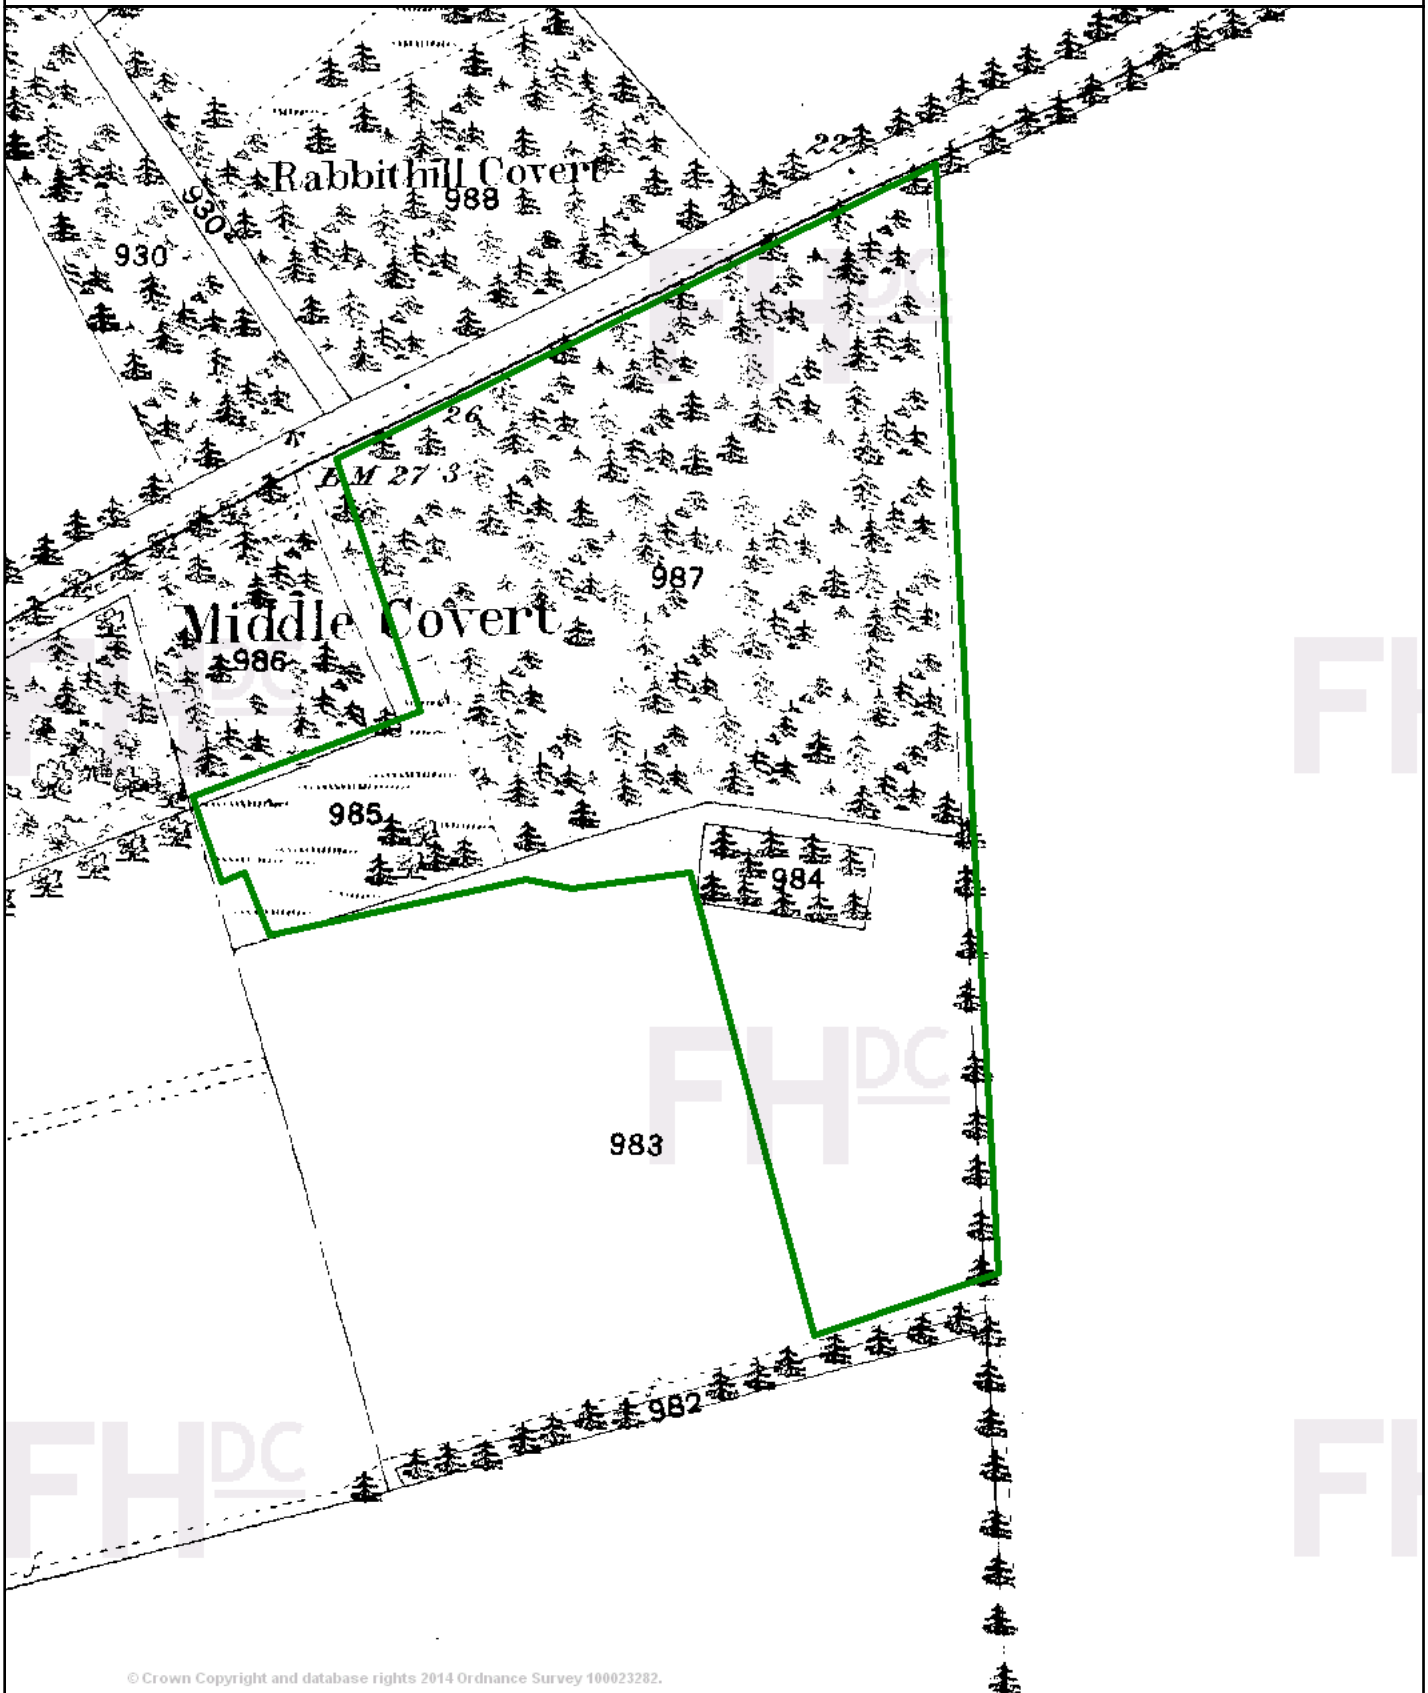

Middle Covert 1885 map

© Crown Copyright and database rights 2014 Ordnance Survey 100023282.

 Forest Heath District Council	Forest Heath District Council College Heath Road Mildenhall Suffolk IP28 7EY Tel: 01638 719000. www.forest-heath.gov.uk	Scale 1/2500	Date 15/1/2014	
		Centre = 571855 E 283521 N		
© Crown Copyright and database rights 2014 Ordnance Survey 100023282.				