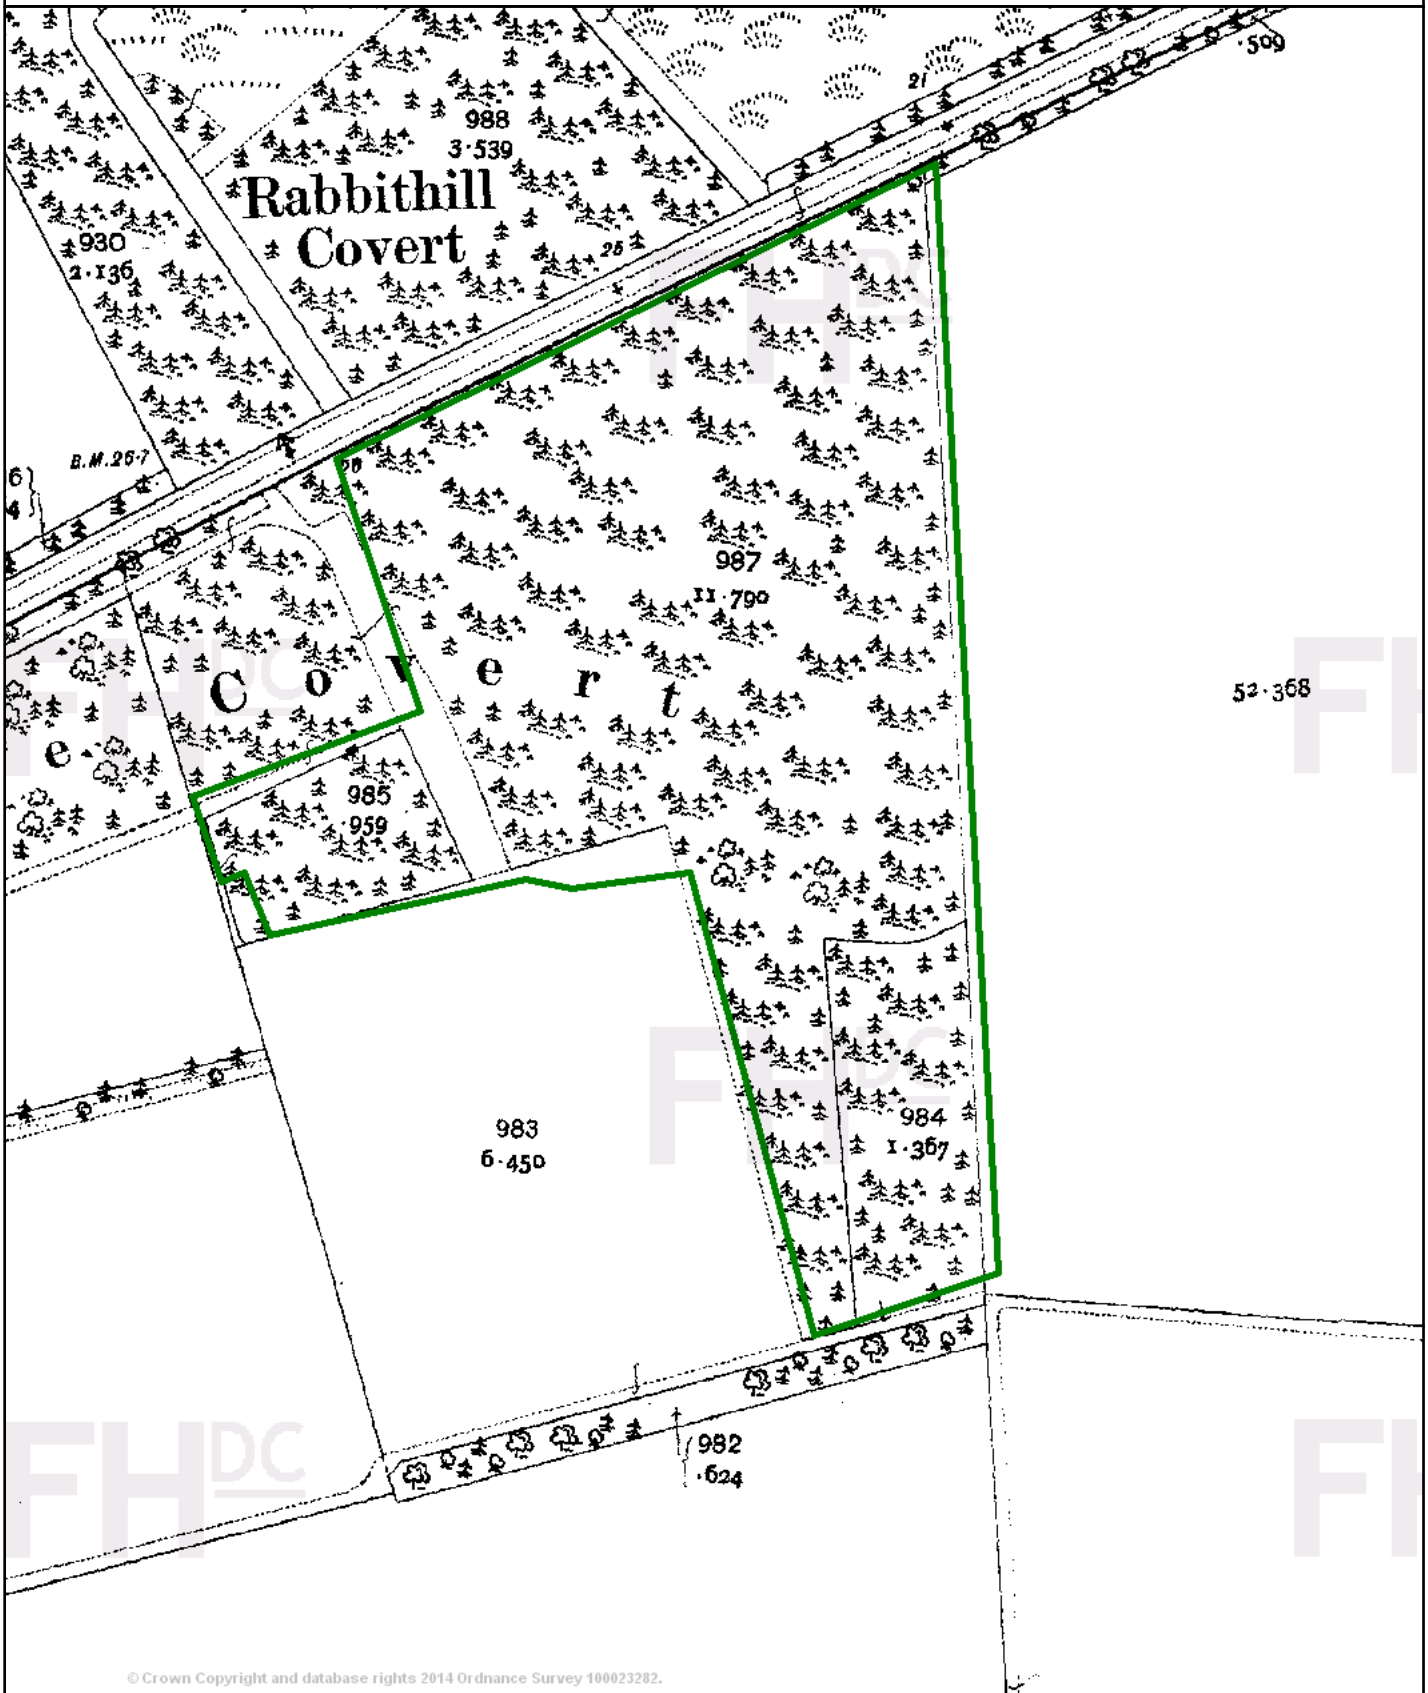

Middle Covert 1905 map

© Crown Copyright and database rights 2014 Ordnance Survey 100023282.

 <p>Forest Heath District Council</p>	<p>Forest Heath District Council College Heath Road Mildenhall Suffolk IP28 7EY Tel: 01638 719000. www.forest-heath.gov.uk</p>	Scale 1/2500	Date 15/1/2014	
		Centre = 571855 E 283521 N		
© Crown Copyright and database rights 2014 Ordnance Survey 100023282.				