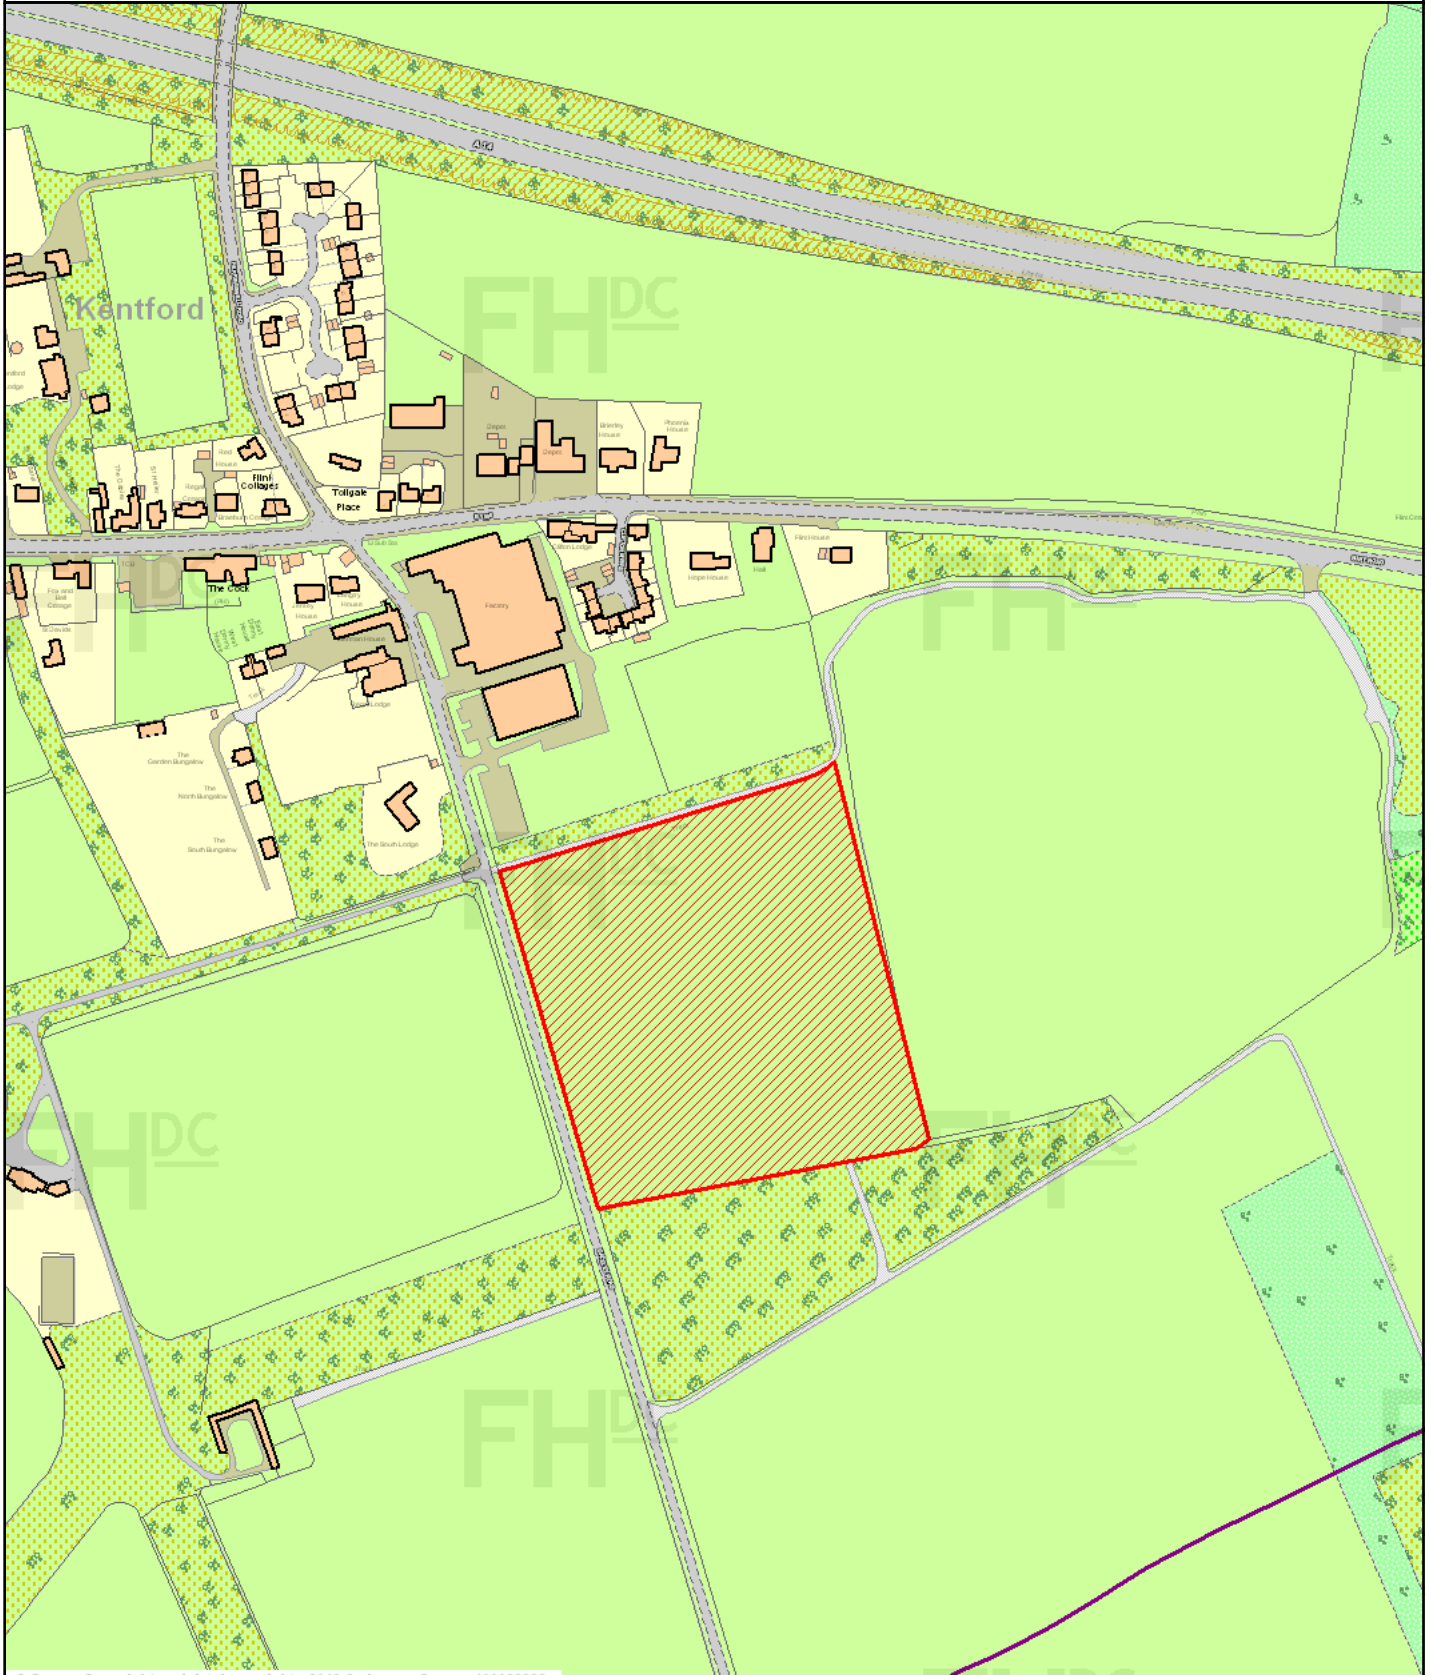

F/2013/0221/FUL - Land East of Gazeley Road Kentford

© Crown Copyright and database rights 2013 Ordnance Survey 100023282.

Forest Heath District Council

Forest Heath District Council
 College Heath Road
 Mildenhall
 Suffolk
 IP28 7EY
 Tel: 01638 719000. www.forest-heath.gov.uk

© Crown Copyright and database rights
 2013 Ordnance Survey 100023282.

Scale 1/4000

Date 16/12/2013

Centre = 571133 E 266609 N