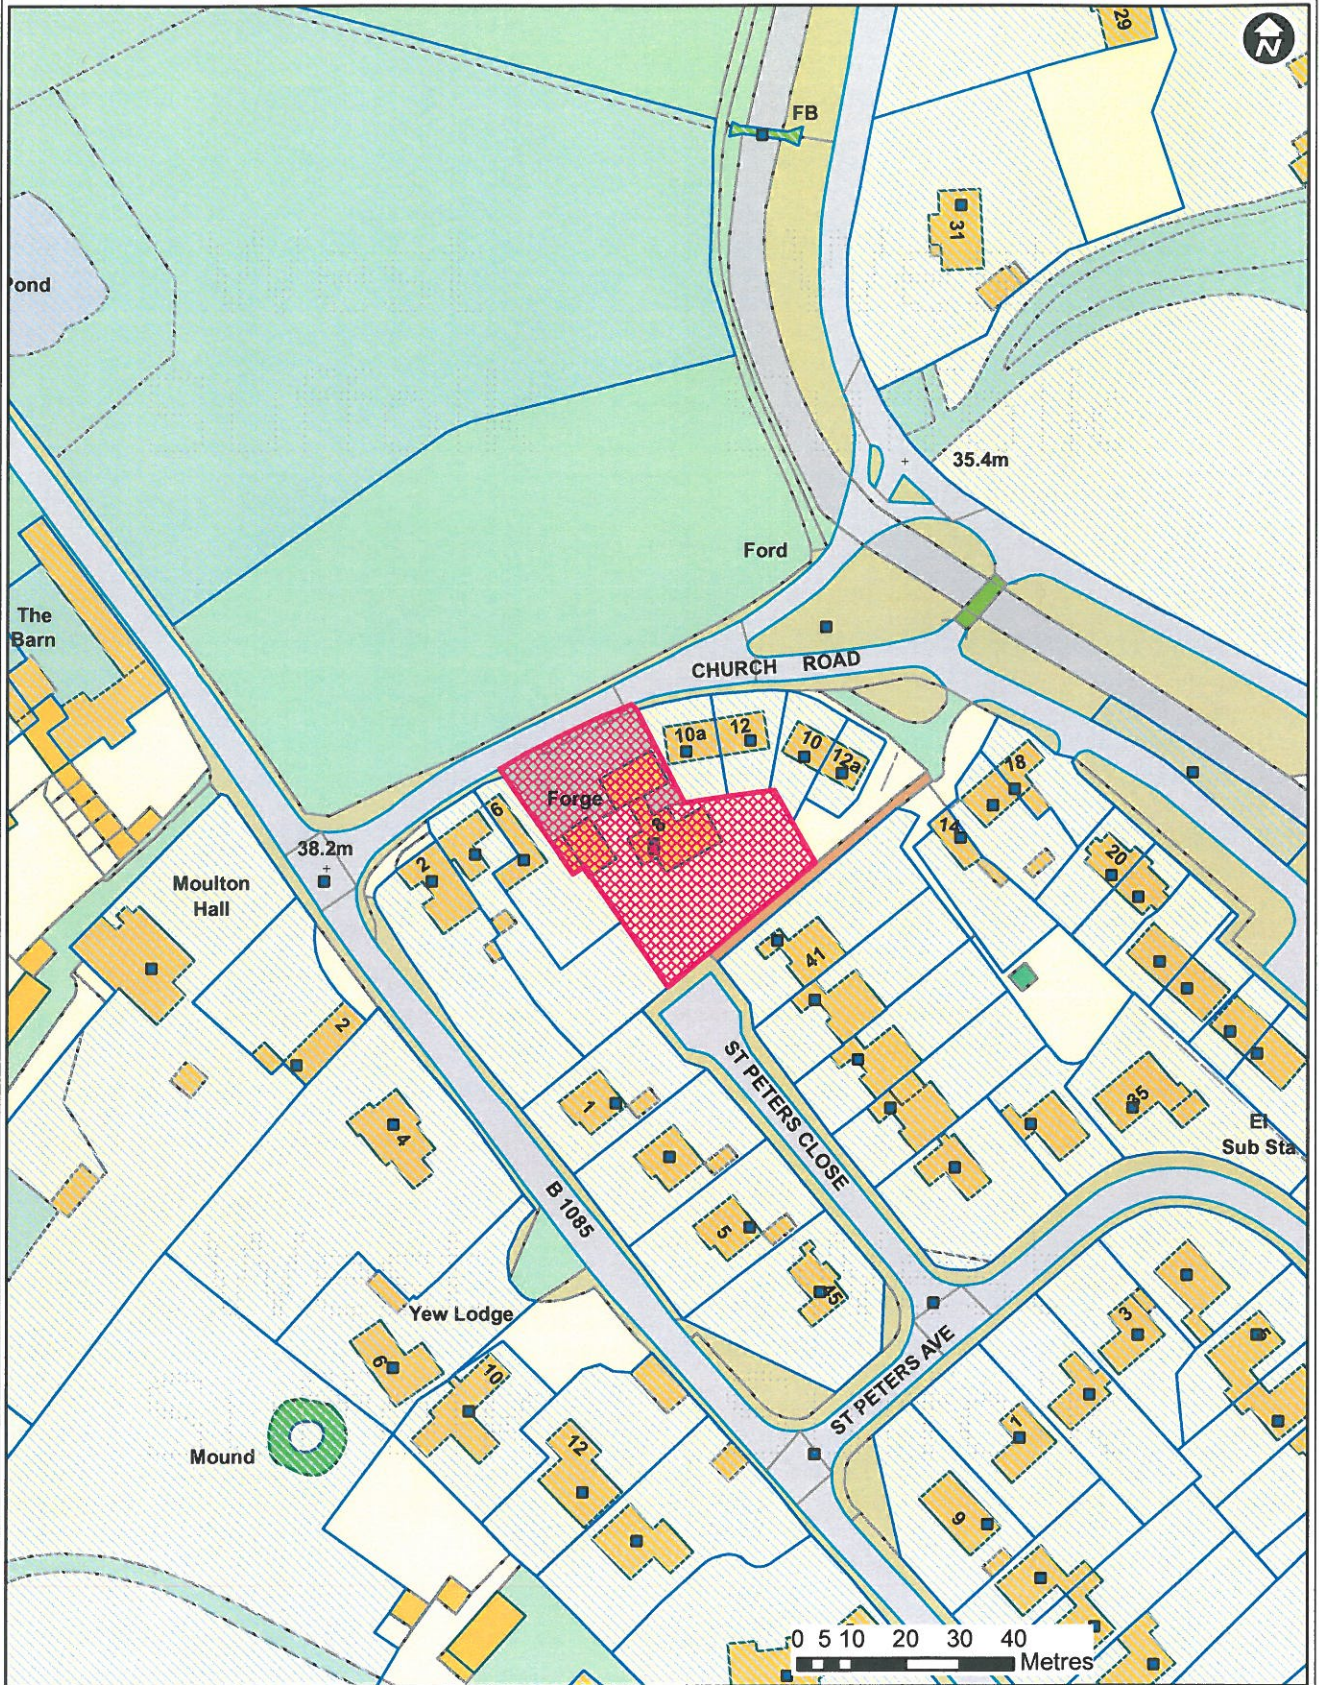

Application: DC/13/0472/FUL

Location: The Forge, 8 Church Road, Moulton

Forest Heath • St Edmundsbury

West Suffolk
working together

© Crown Copyright and database rights 2014 Ordnance Survey 100019675 & 100023282. You are not permitted to copy, sub-license, distribute or sell any of this data to third parties in any form. Use of this data is subject to terms and conditions. See www.stedmundsbury.gov.uk/copyright.cfm.

Scale: 1:1,278
Date: 23/01/2014