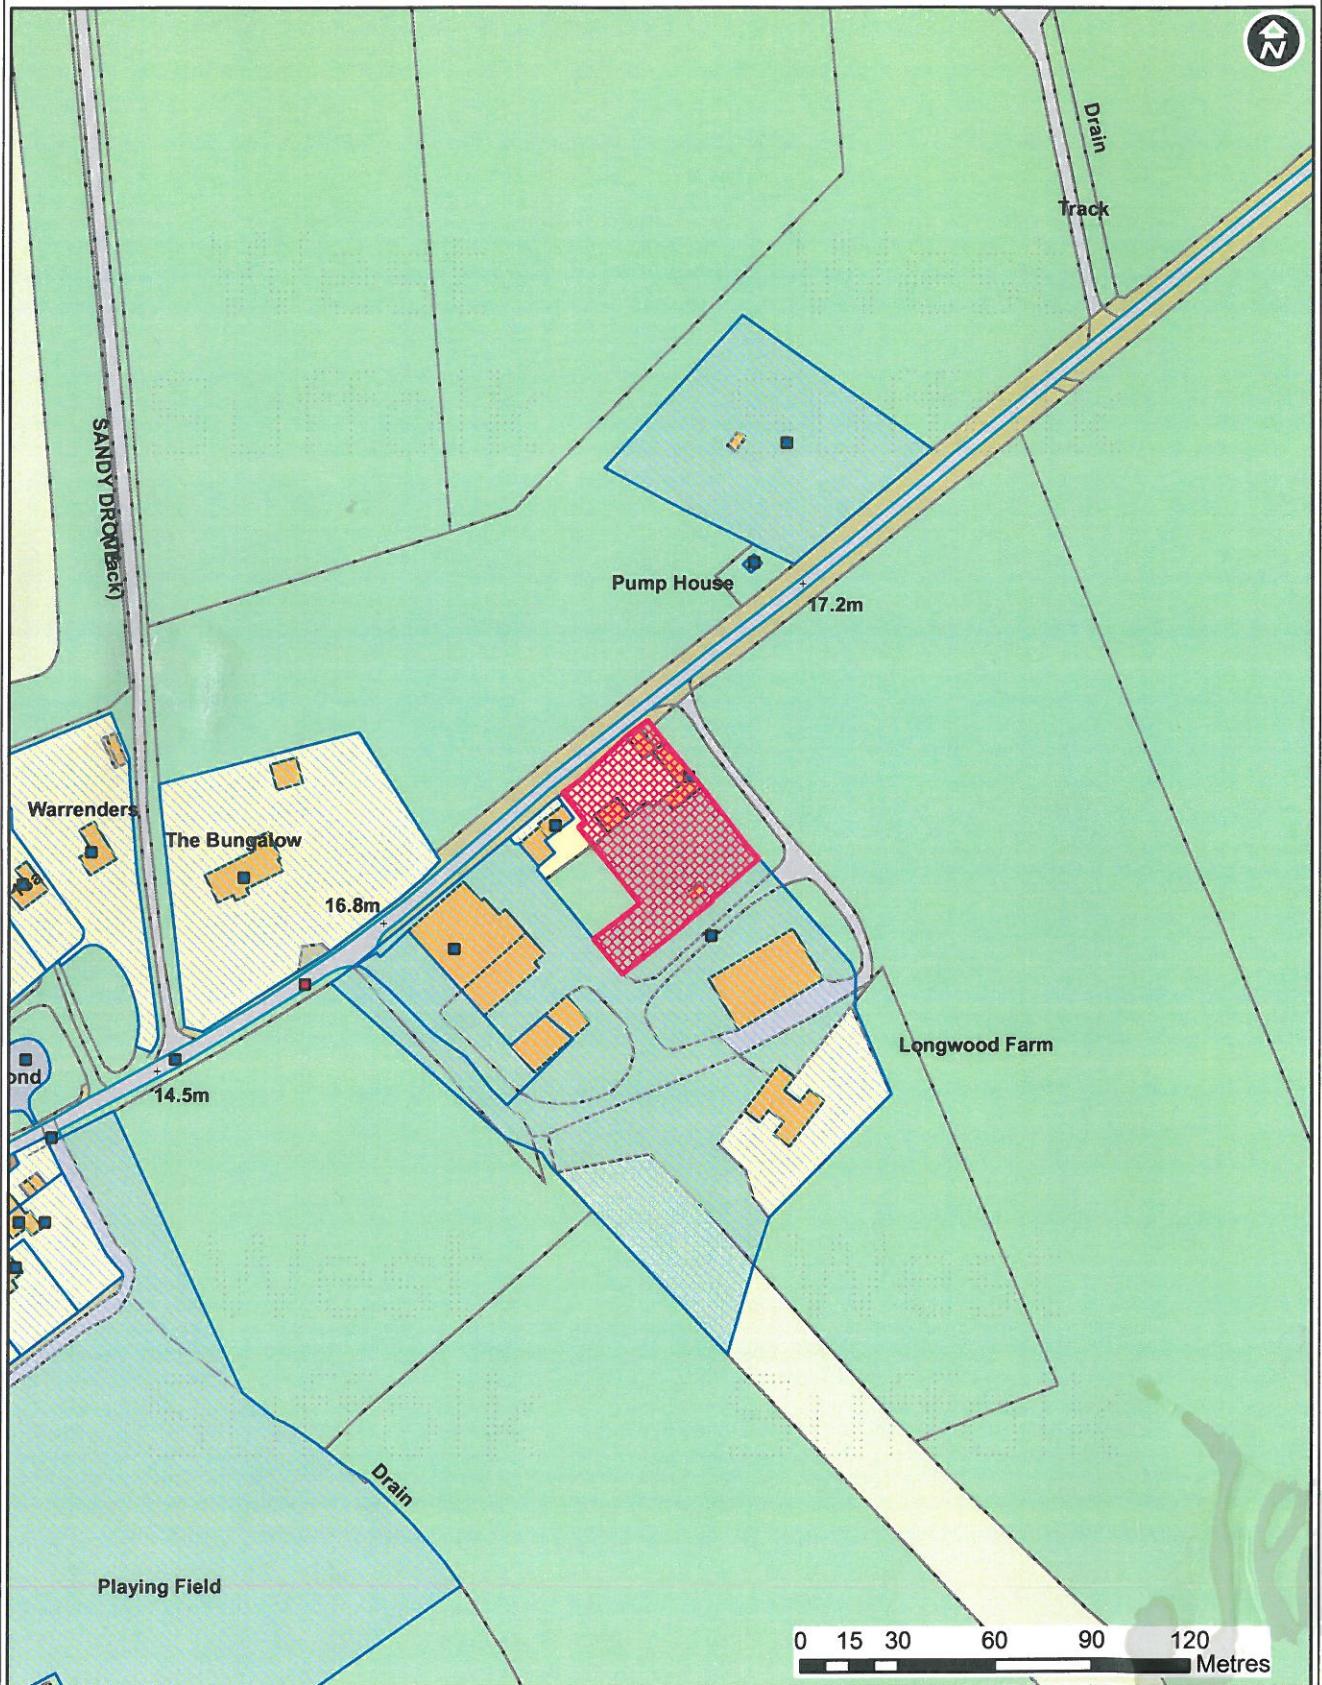

**Application: DC.13.0414.FUL**

**Location: The Old Red House, Icklingham Road, Tuddenham**

Forest Heath • St Edmundsbury

**West Suffolk**  
working together

© Crown Copyright and database rights 2014 Ordnance Survey 100019675 & 100023282. You are not permitted to copy, sub-license, distribute or sell any of this data to third parties in any form. Use of this data is subject to terms and conditions. See [www.stedmundsbury.gov.uk/copyright.cfm](http://www.stedmundsbury.gov.uk/copyright.cfm).

**Scale: 1:2,128**  
**Date: 28/03/2014**