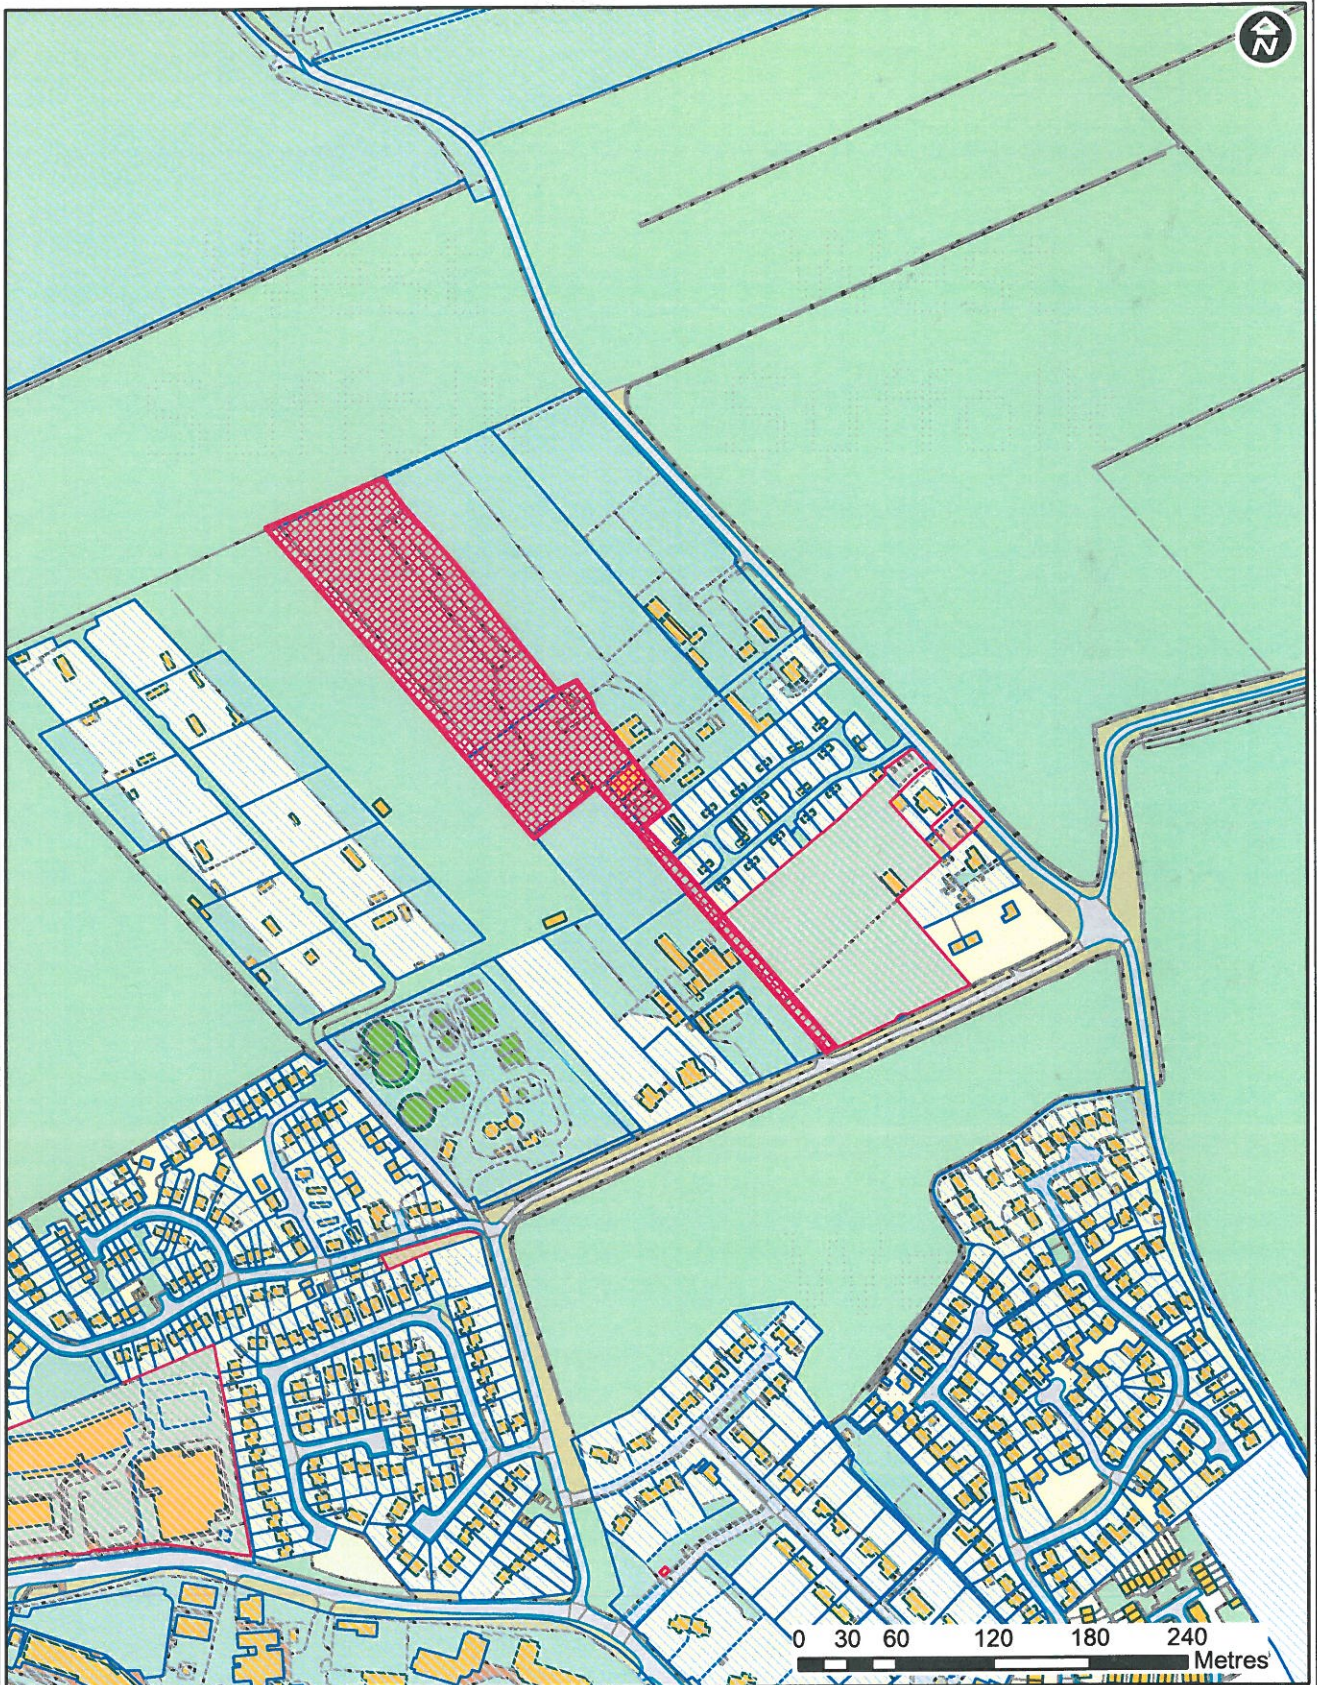

Application: DC.13.0143.FUL

Location: Location Plan

Forest Heath • St Edmundsbury

West Suffolk
working together

© Crown Copyright and database rights 2014 Ordnance Survey 100019675 & 100023282. You are not permitted to copy, sub-license, distribute or sell any of this data to third parties in any form. Use of this data is subject to terms and conditions. See www.stedmundsbury.gov.uk/copyright.cfm.

Scale: 1:4,255
Date: 30/04/2014