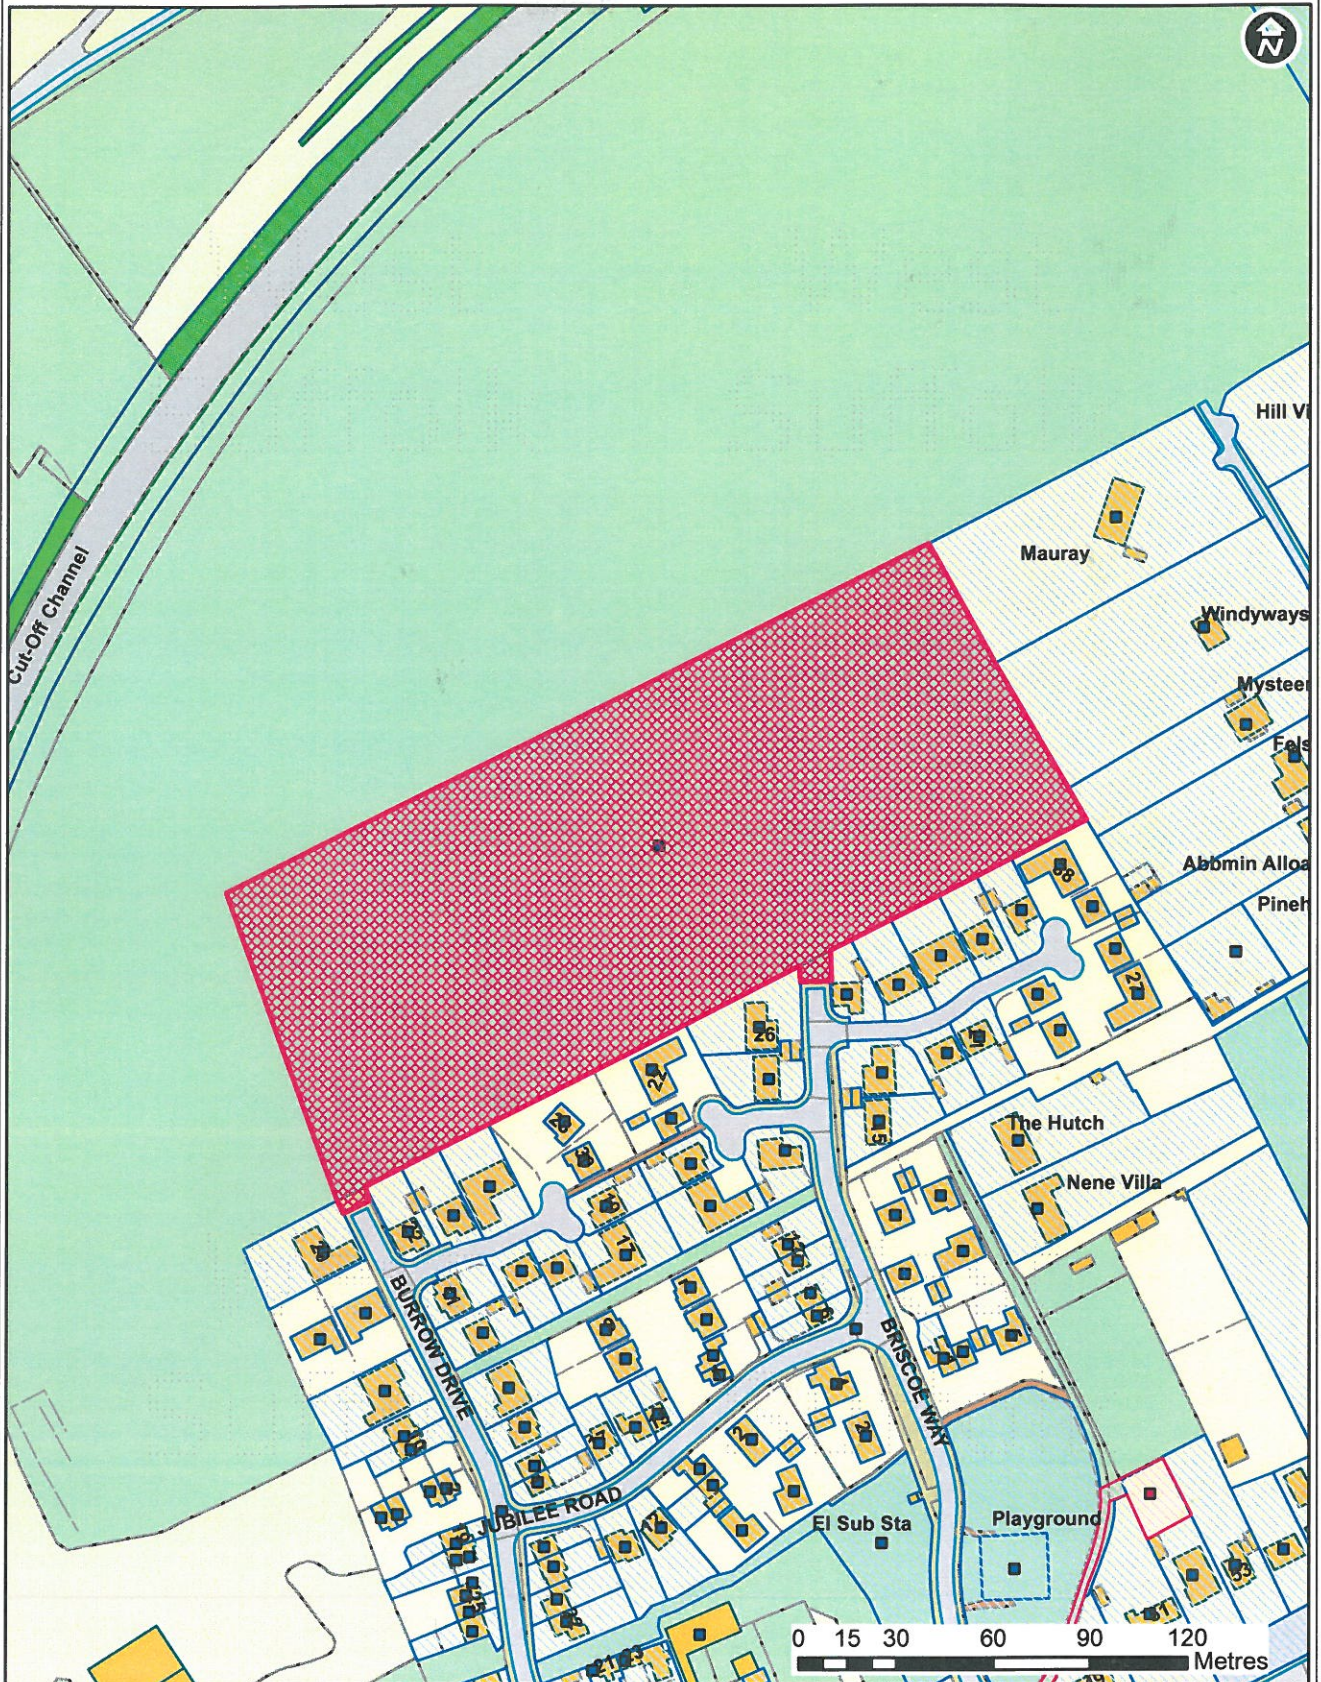

**Application: DC.13.0660.FUL**

**Location: Location Plan**

Forest Heath • St Edmundsbury

**West Suffolk**  
working together

© Crown Copyright and database rights 2014 Ordnance Survey 100019675 & 100023282. You are not permitted to copy, sub-license, distribute or sell any of this data to third parties in any form. Use of this data is subject to terms and conditions. See [www.stedmundsbury.gov.uk/copyright.cfm](http://www.stedmundsbury.gov.uk/copyright.cfm).

**Scale: 1:2,128**  
**Date: 30/04/2014**