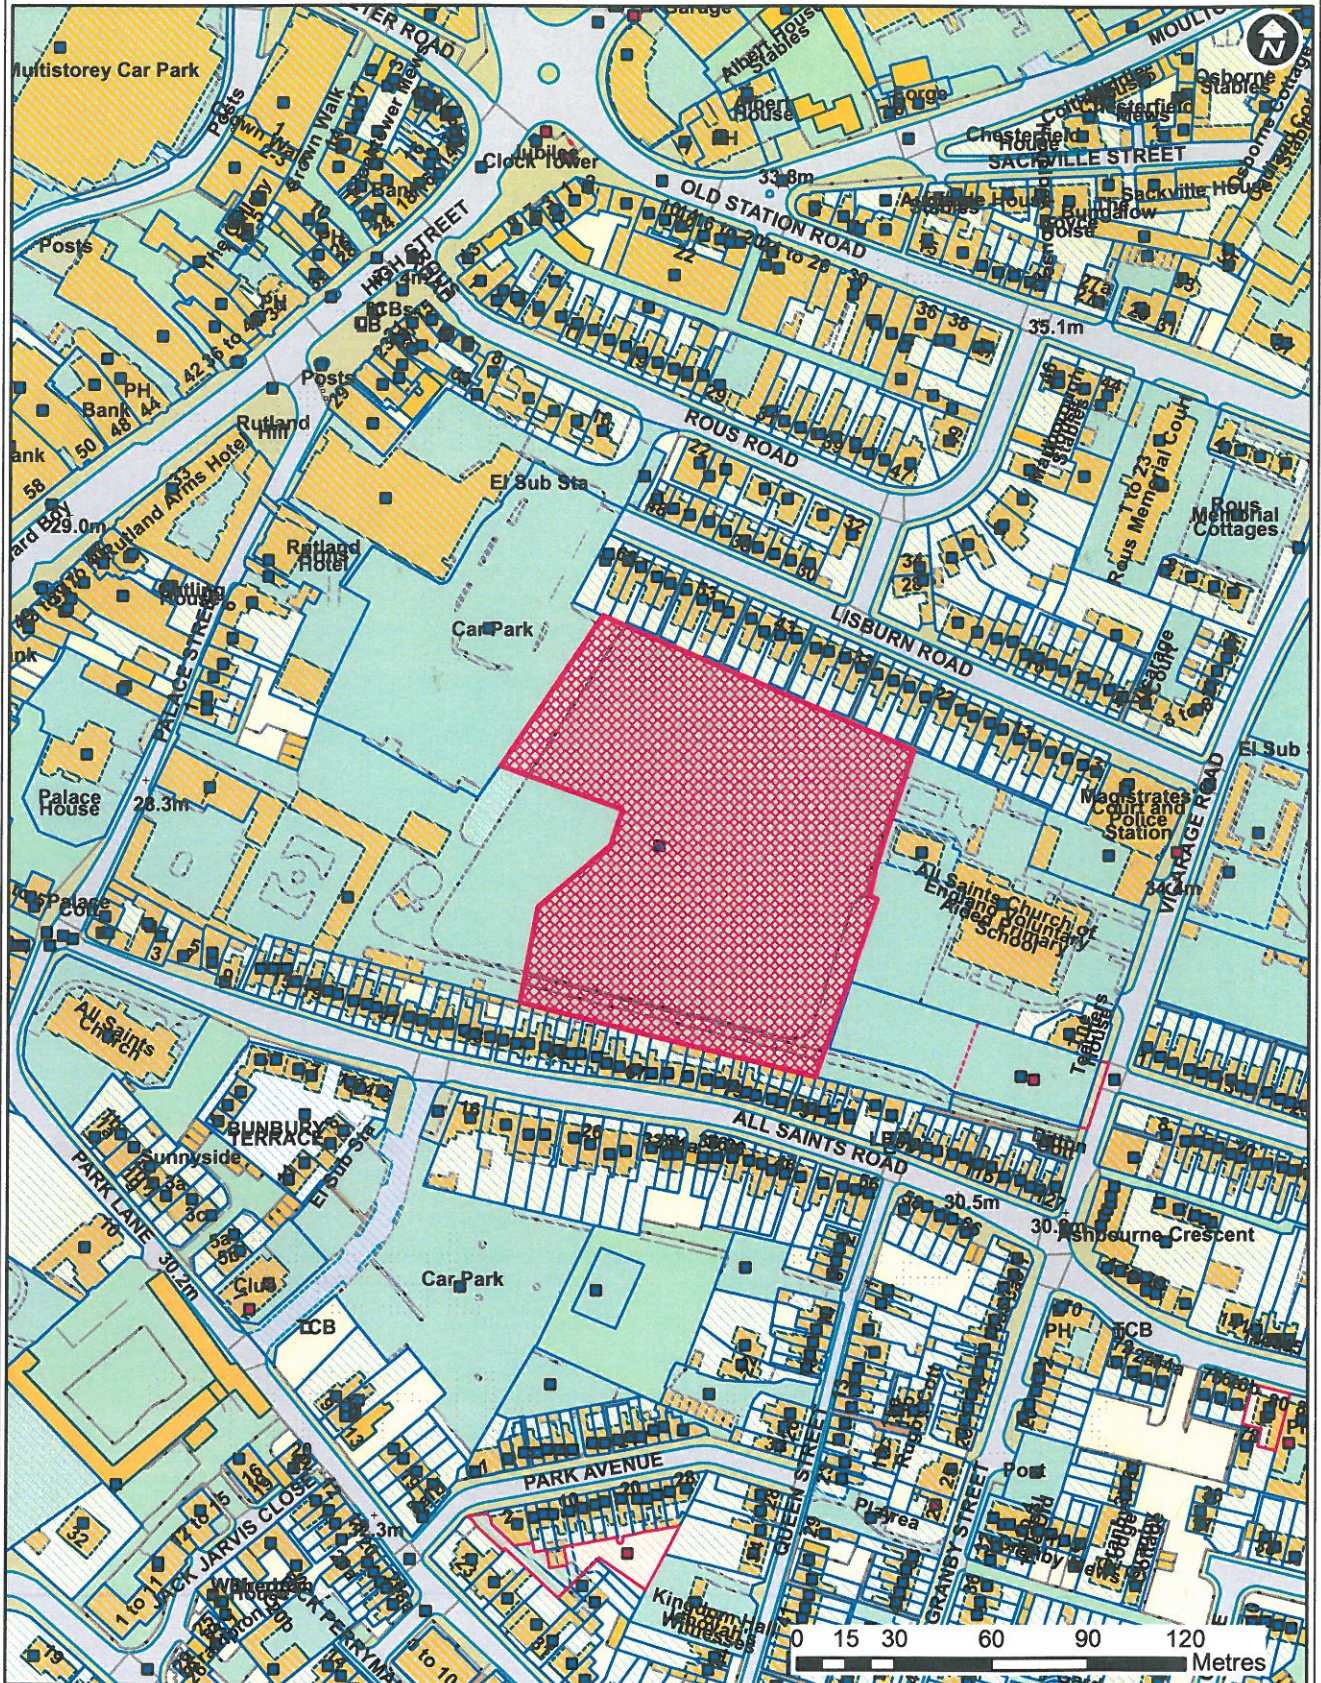

**Application: DC.14.0253.FUL**

**Location: Location Plan**

Forest Heath • St Edmundsbury

**West Suffolk**  
working together

© Crown Copyright and database rights 2014 Ordnance Survey 100019675 & 100023282. You are not permitted to copy, sub-license, distribute or sell any of this data to third parties in any form. Use of this data is subject to terms and conditions. See [www.stedmundsbury.gov.uk/copyright.cfm](http://www.stedmundsbury.gov.uk/copyright.cfm).

**Scale: 1:2,128**  
**Date: 30/04/2014**