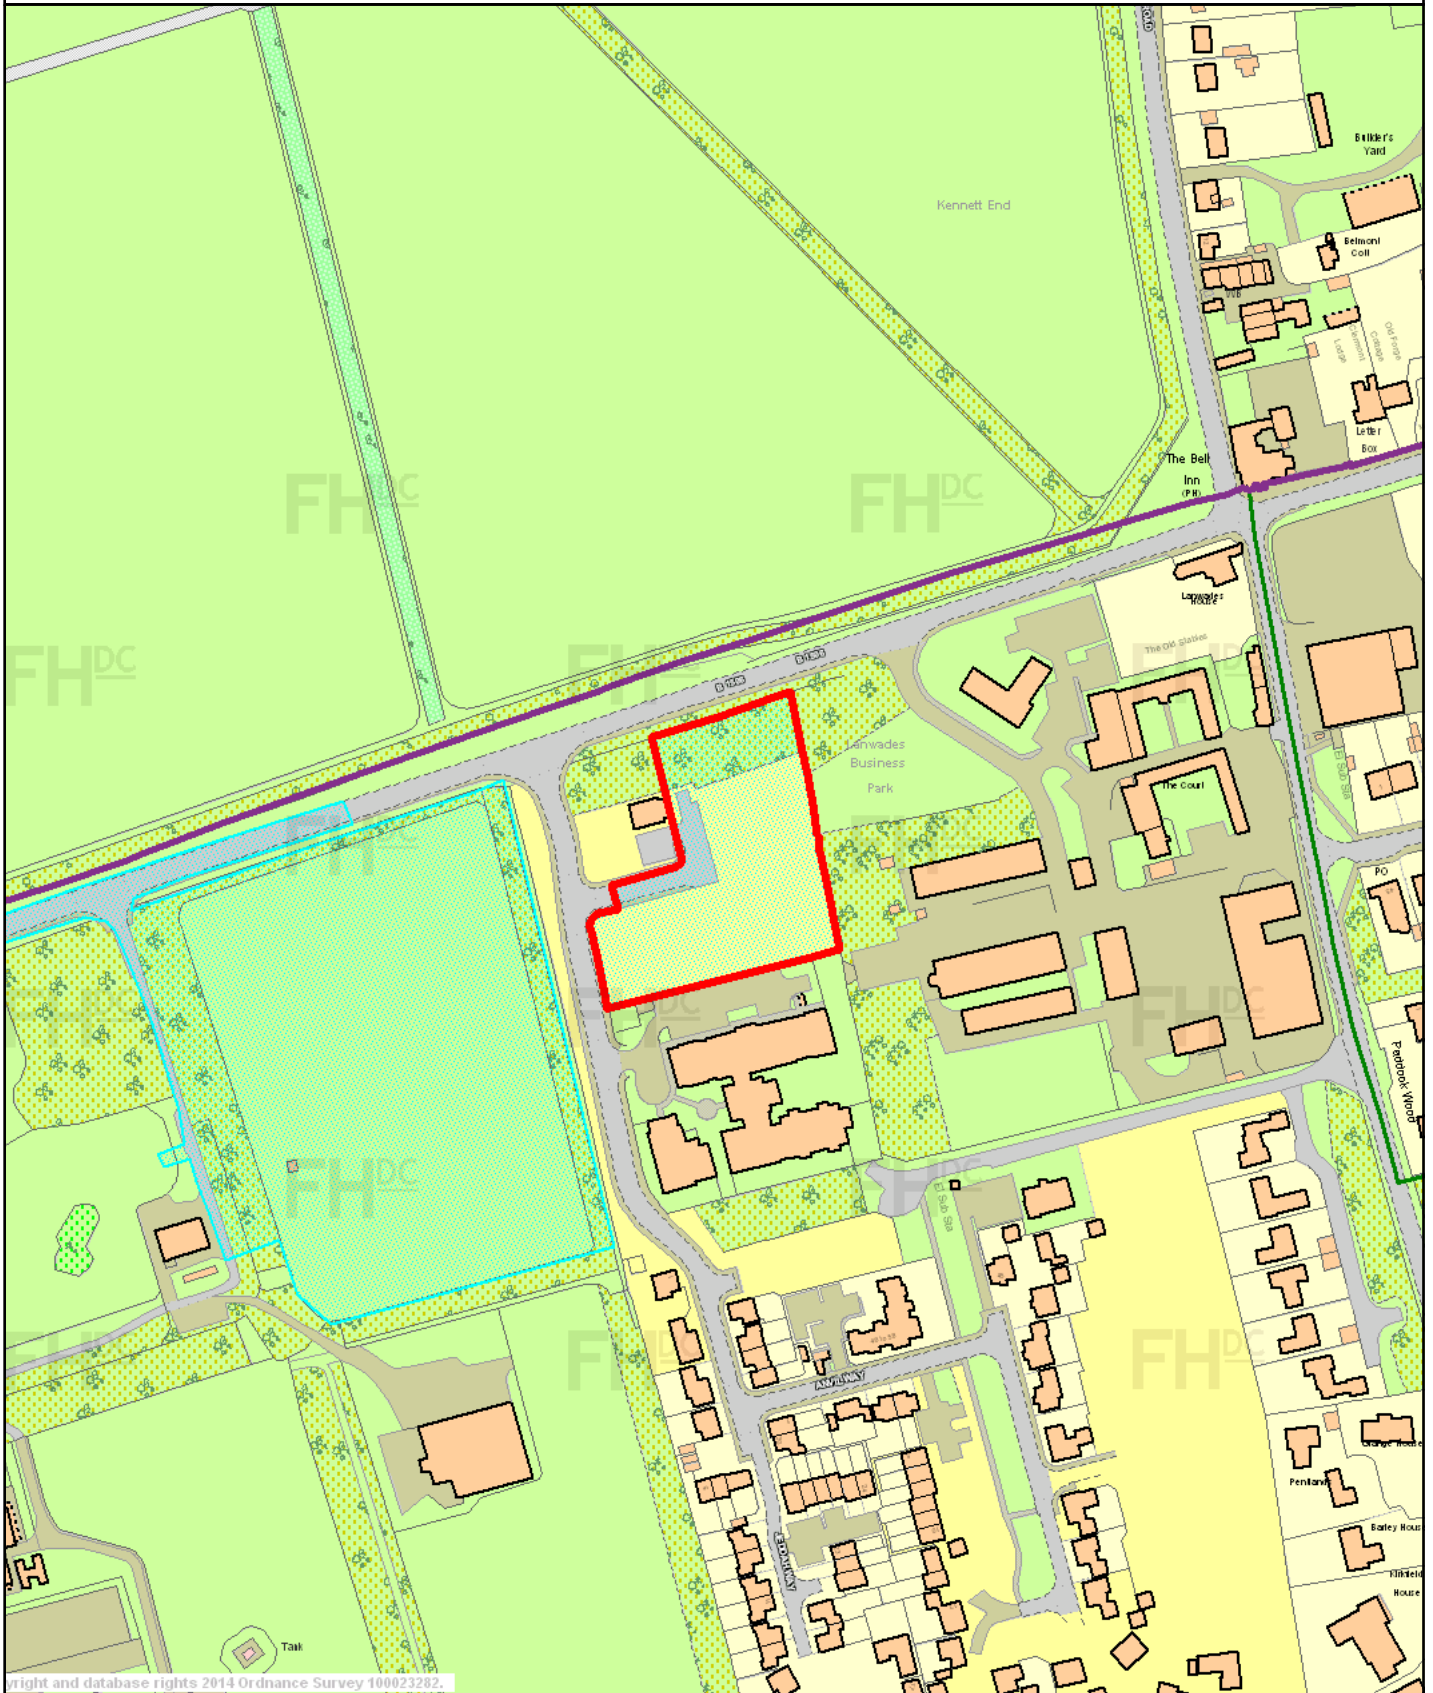

F/2013/0355/FUL Land at Kennett Park Kentford Newmarket

Copyright and database rights 2014 Ordnance Survey 100023282.

 Forest Heath District Council	Forest Heath District Council College Heath Road Mildenhall Suffolk IP28 7EY Tel: 01638 719000. www.forest-heath.gov.uk	Scale 1/2660	Date 21/5/2014	
	© Crown Copyright and database rights 2014 Ordnance Survey 100023282.	Centre = 569983 E 266533 N		