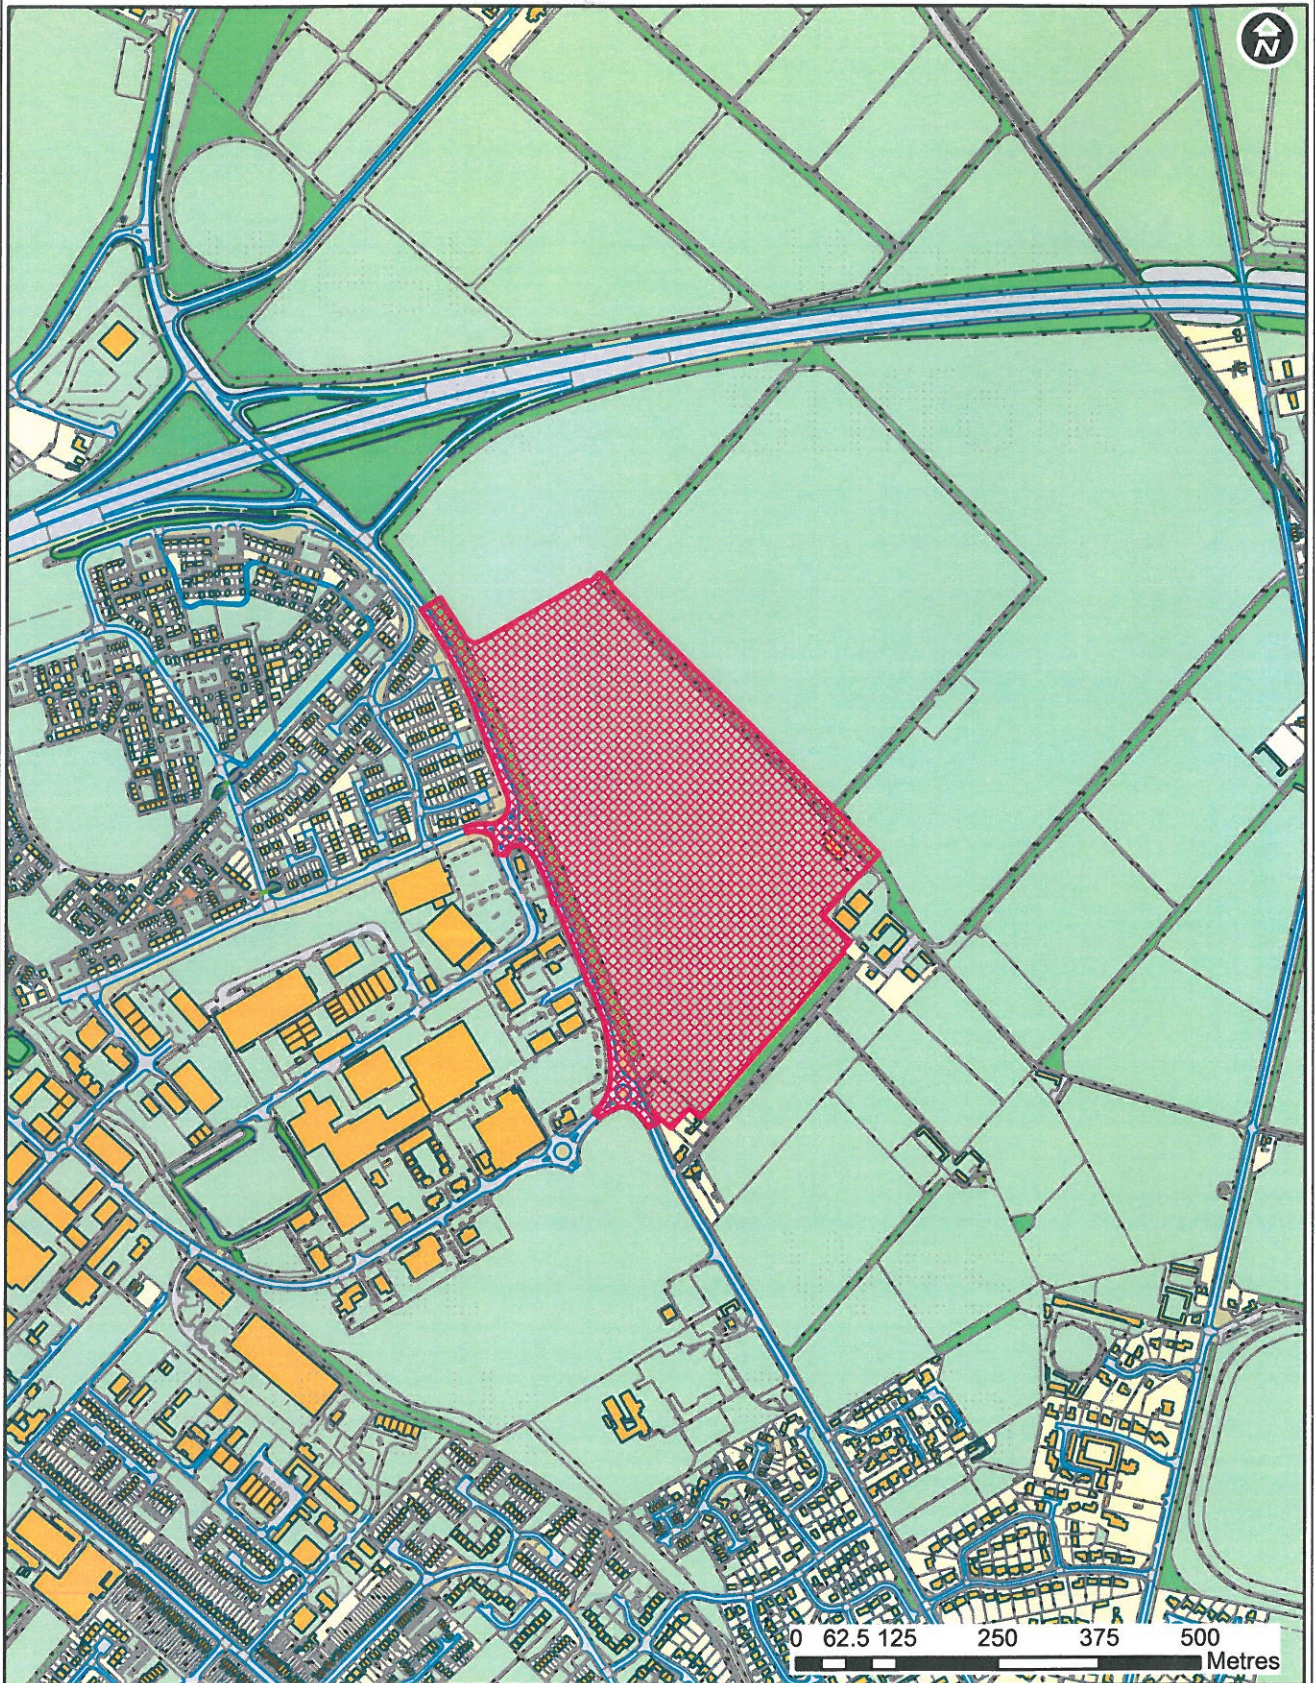

Application: DC.13.0408.OUT

Location: Location Plan

Forest Heath • St Edmundsbury

West Suffolk
working together

© Crown Copyright and database rights 2014 Ordnance Survey 100019675 & 100023282. You are not permitted to copy, sub-license, distribute or sell any of this data to third parties in any form. Use of this data is subject to terms and conditions. See www.stedmundsbury.gov.uk/copyright.cfm.

Scale: 1:8,511
Date: 24/06/2014