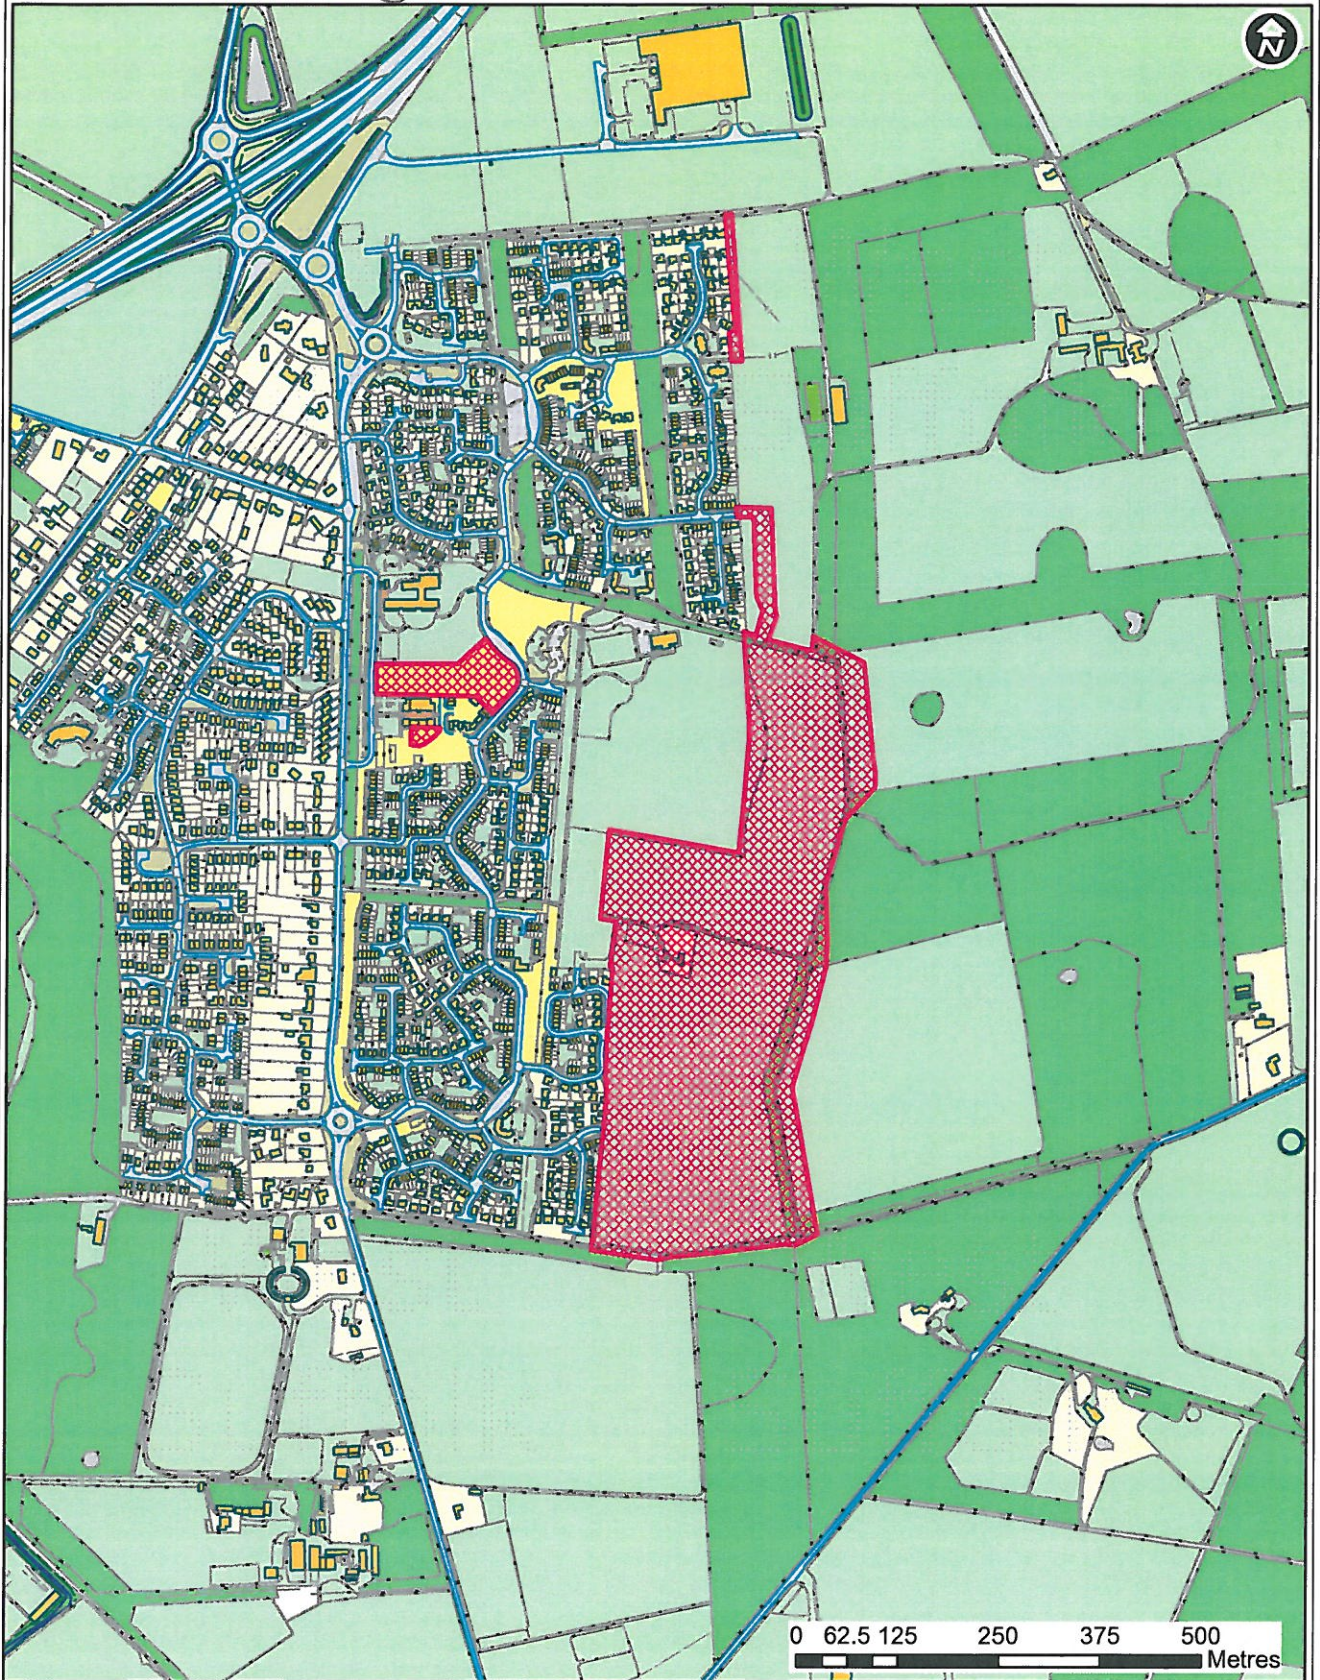

Application: F.2013.0257.HYB

Location: Location Plan (1)

Forest Heath • St Edmundsbury

West Suffolk
working together

© Crown Copyright and database rights 2014 Ordnance Survey 100019675 & 100023282. You are not permitted to copy, sub-license, distribute or sell any of this data to third parties in any form. Use of this data is subject to terms and conditions. See www.stedmundsbury.gov.uk/copyright.cfm.

Scale: 1:8,511
Date: 19/06/2014