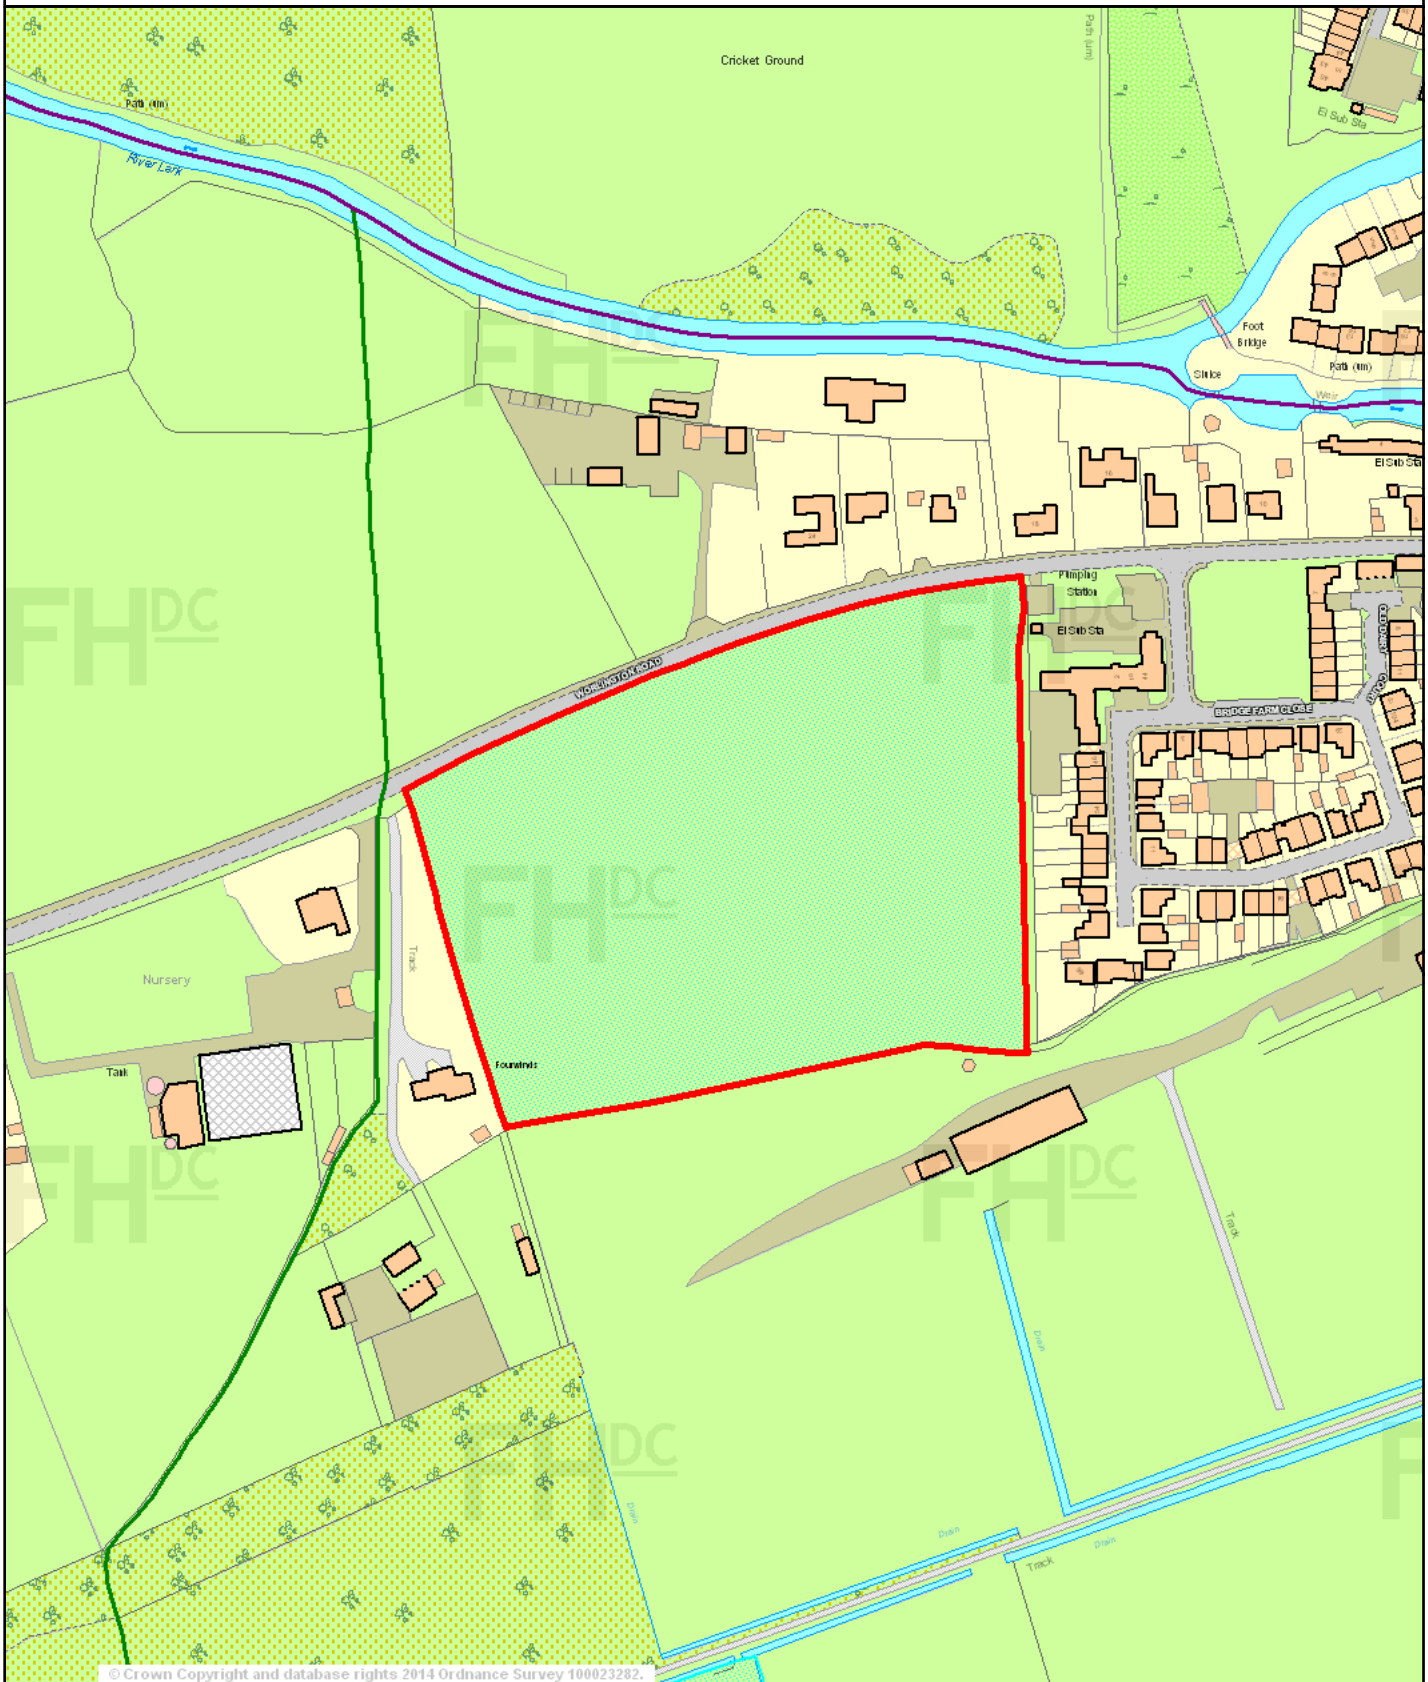

DC/13/0927/OUT - Land South of Worlington Road, Mildenhall

© Crown Copyright and database rights 2014 Ordnance Survey 100023282.

 <p>Forest Heath District Council College Heath Road Mildenhall Suffolk IP28 7EY Tel: 01638 719000. www.forest-heath.gov.uk</p>	<p>© Crown Copyright and database rights 2014 Ordnance Survey 100023282.</p>		<p>Scale 1/2660</p>	<p>Date 23/7/2014</p>	
			<p>Centre = 570636 E 274088 N</p>		