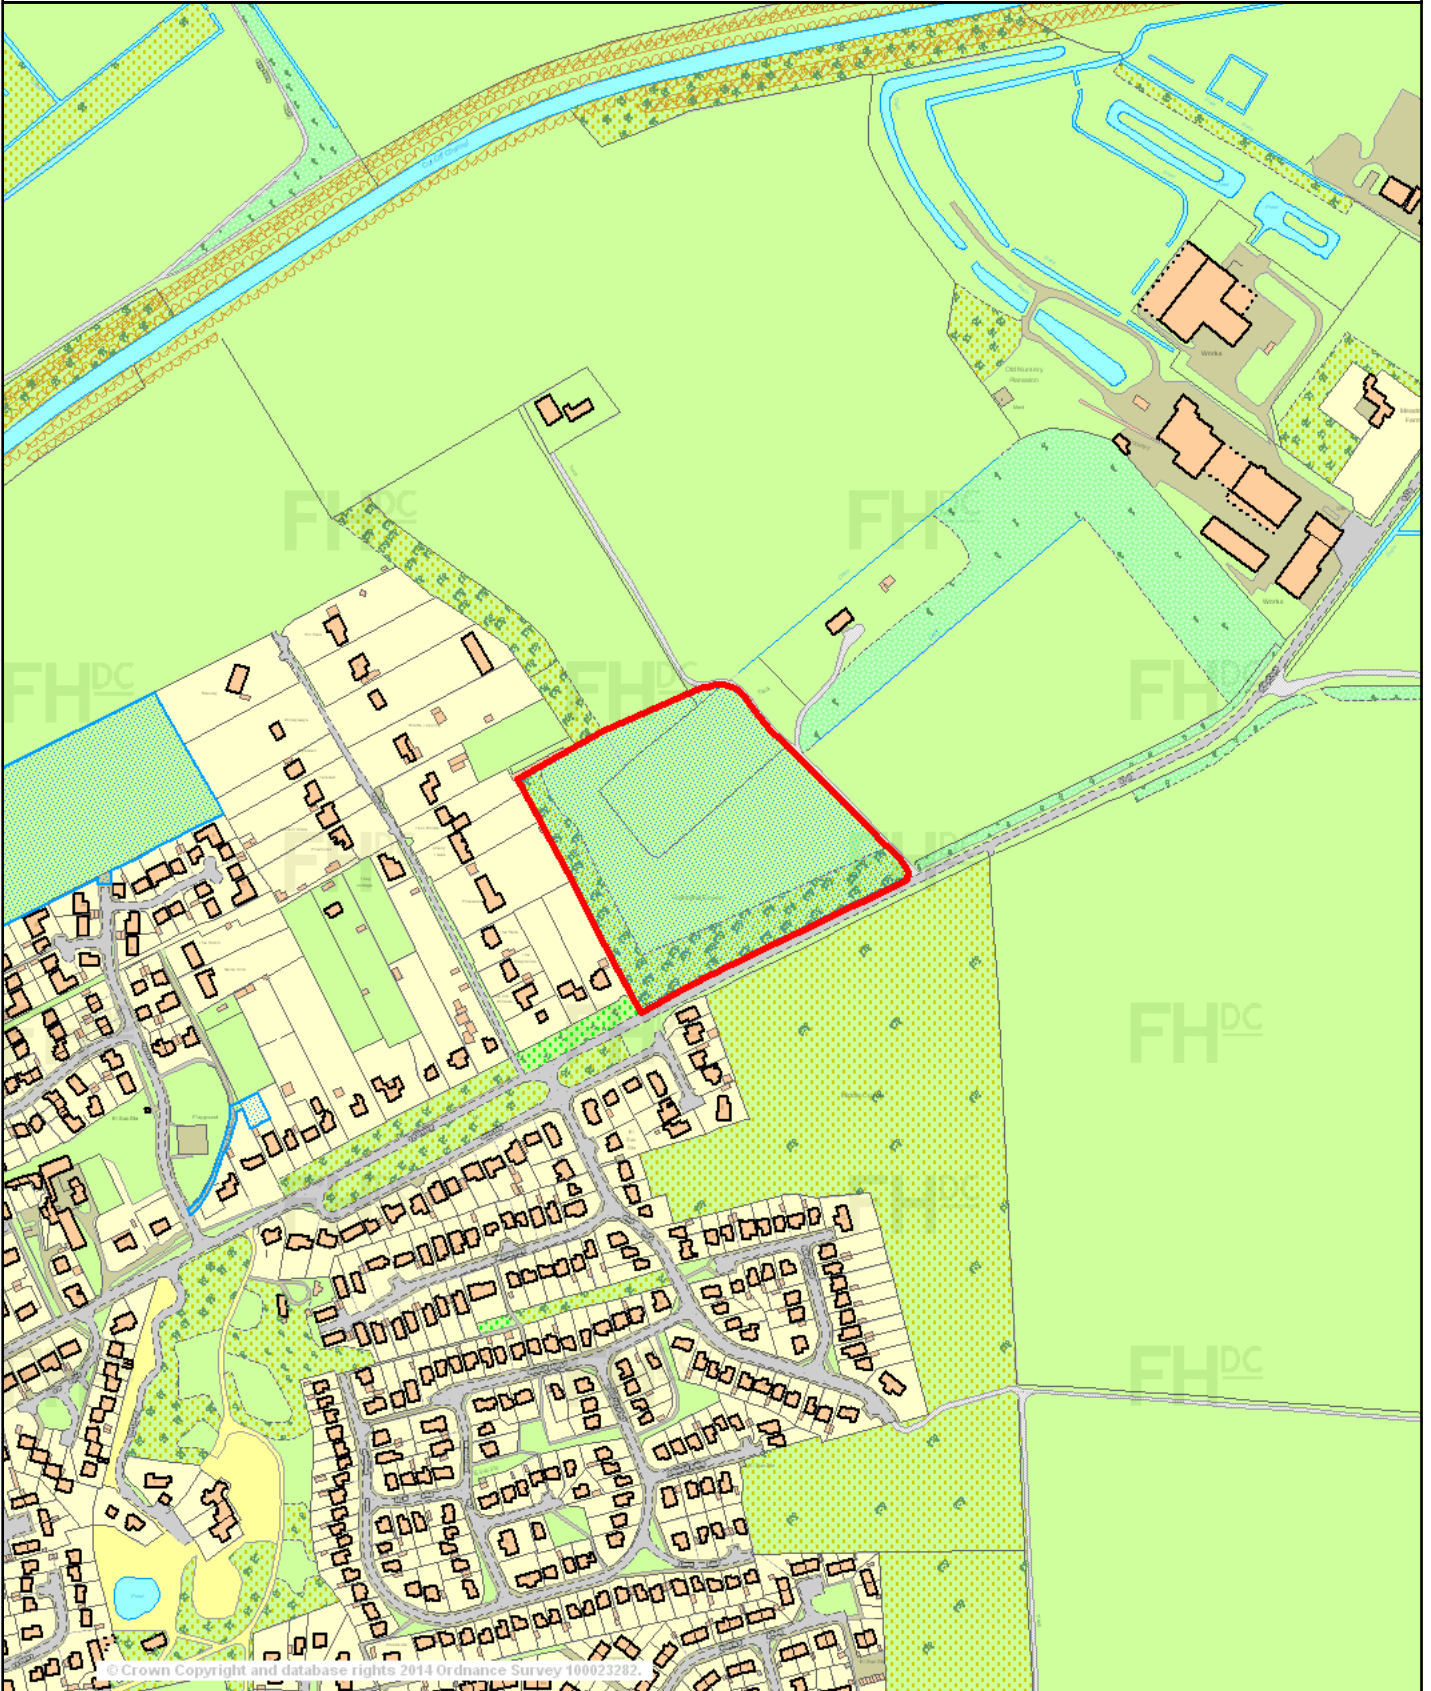

F/2013/0345/OUT - Rabbithill Covert Station Road Lakenheath

© Crown Copyright and database rights 2014 Ordnance Survey 100023282.

Forest Heath  
District Council

Forest Heath District Council  
College Heath Road  
Mildenhall  
Suffolk  
IP28 7EY  
Tel: 01638 719000. [www.forest-heath.gov.uk](http://www.forest-heath.gov.uk)

© Crown Copyright and database rights  
2014 Ordnance Survey 100023282.

Scale 1/5319

Date 21/8/2014

Centre = 571734 E 283757 N