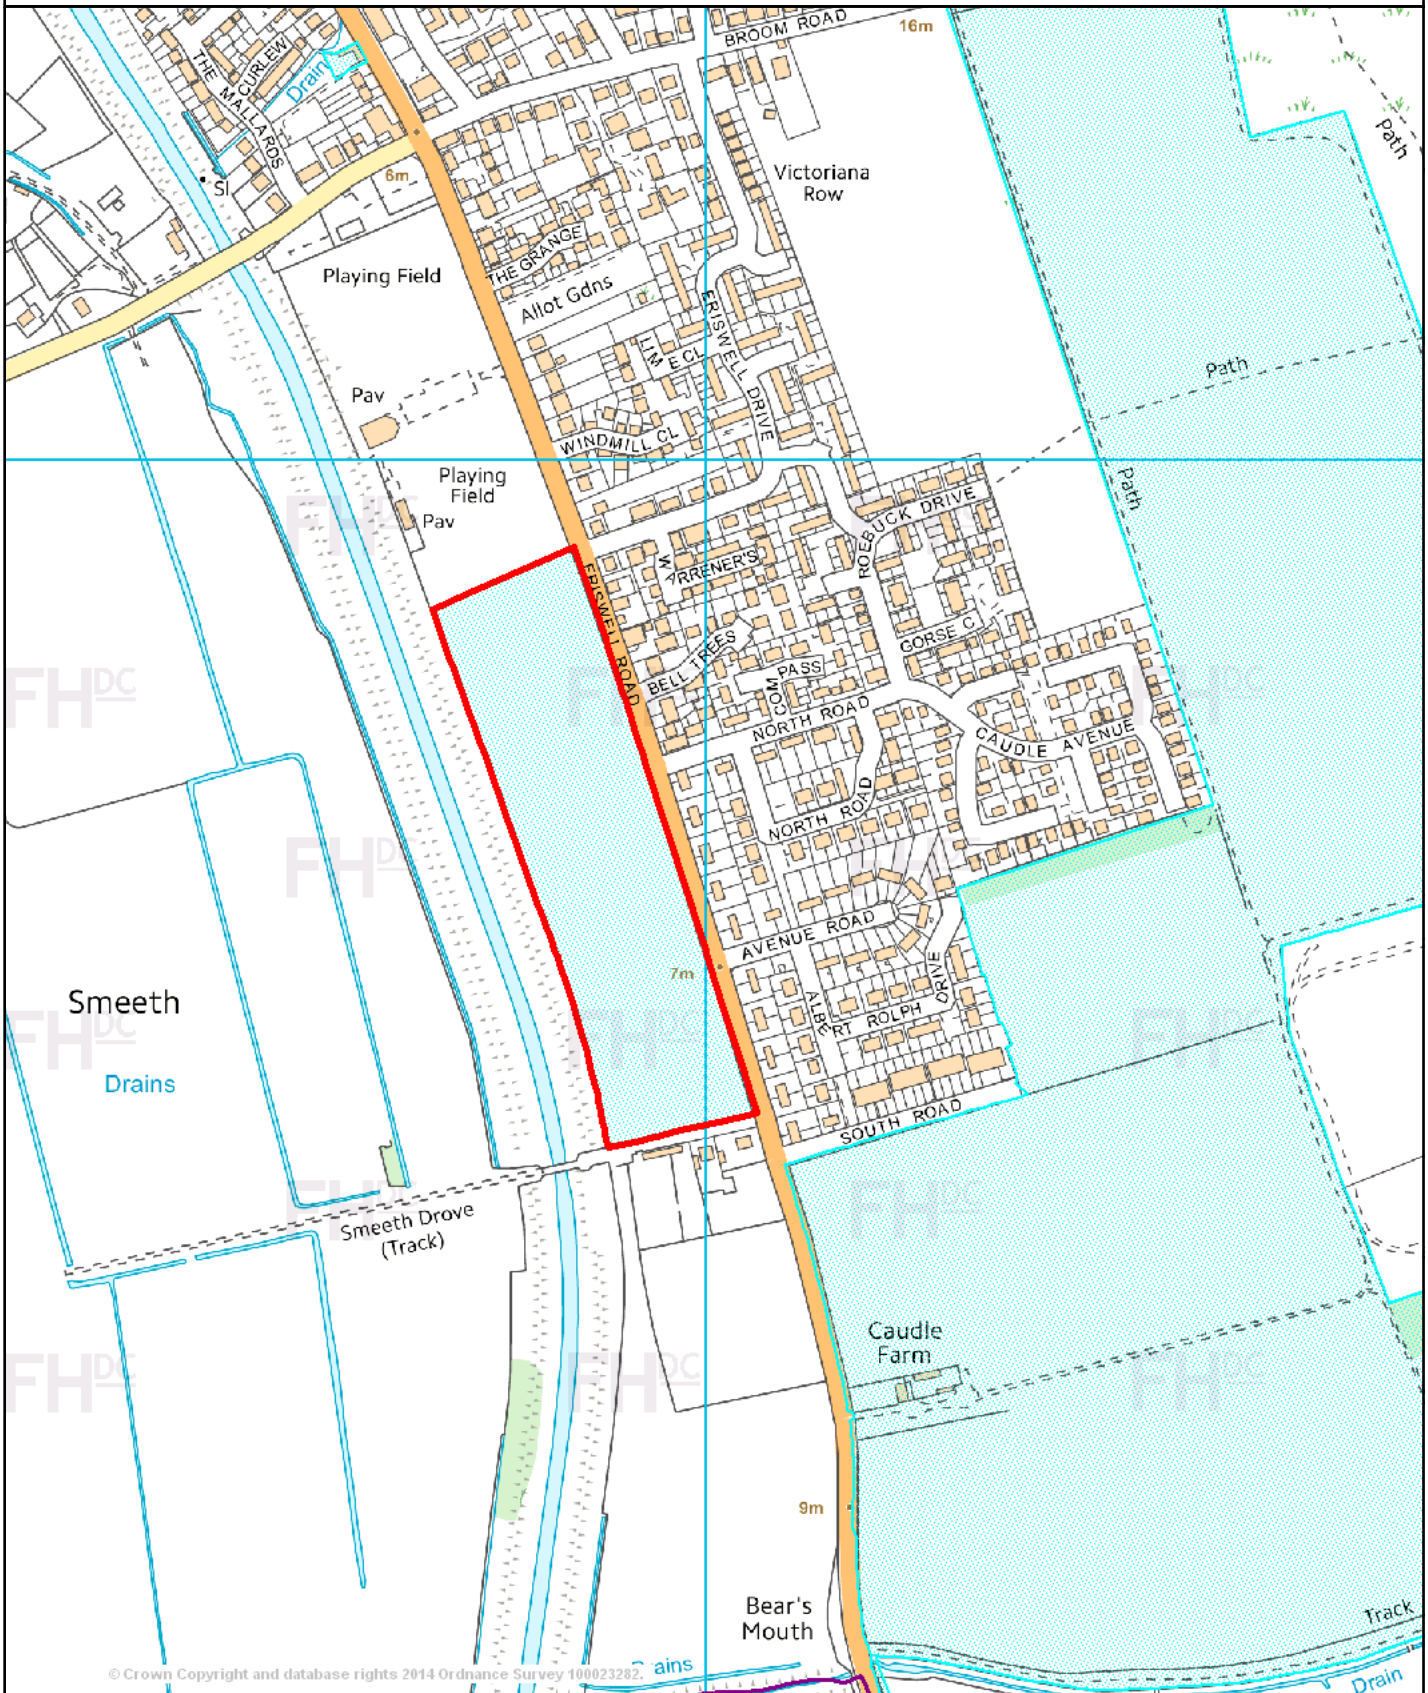

**F/2013/0394/OUT - Land West of Eriswell Road Lakenheath**

© Crown Copyright and database rights 2014 Ordnance Survey 100023282.

Forest Heath District Council  
 College Heath Road  
 Mildenhall  
 Suffolk  
 IP28 7EY  
 Tel: 01638 719000. [www.forest-heath.gov.uk](http://www.forest-heath.gov.uk)

© Crown Copyright and database rights  
 2014 Ordnance Survey 100023282.

Scale 1/6000

Date 21/8/2014

Centre = 572007 E 281688 N