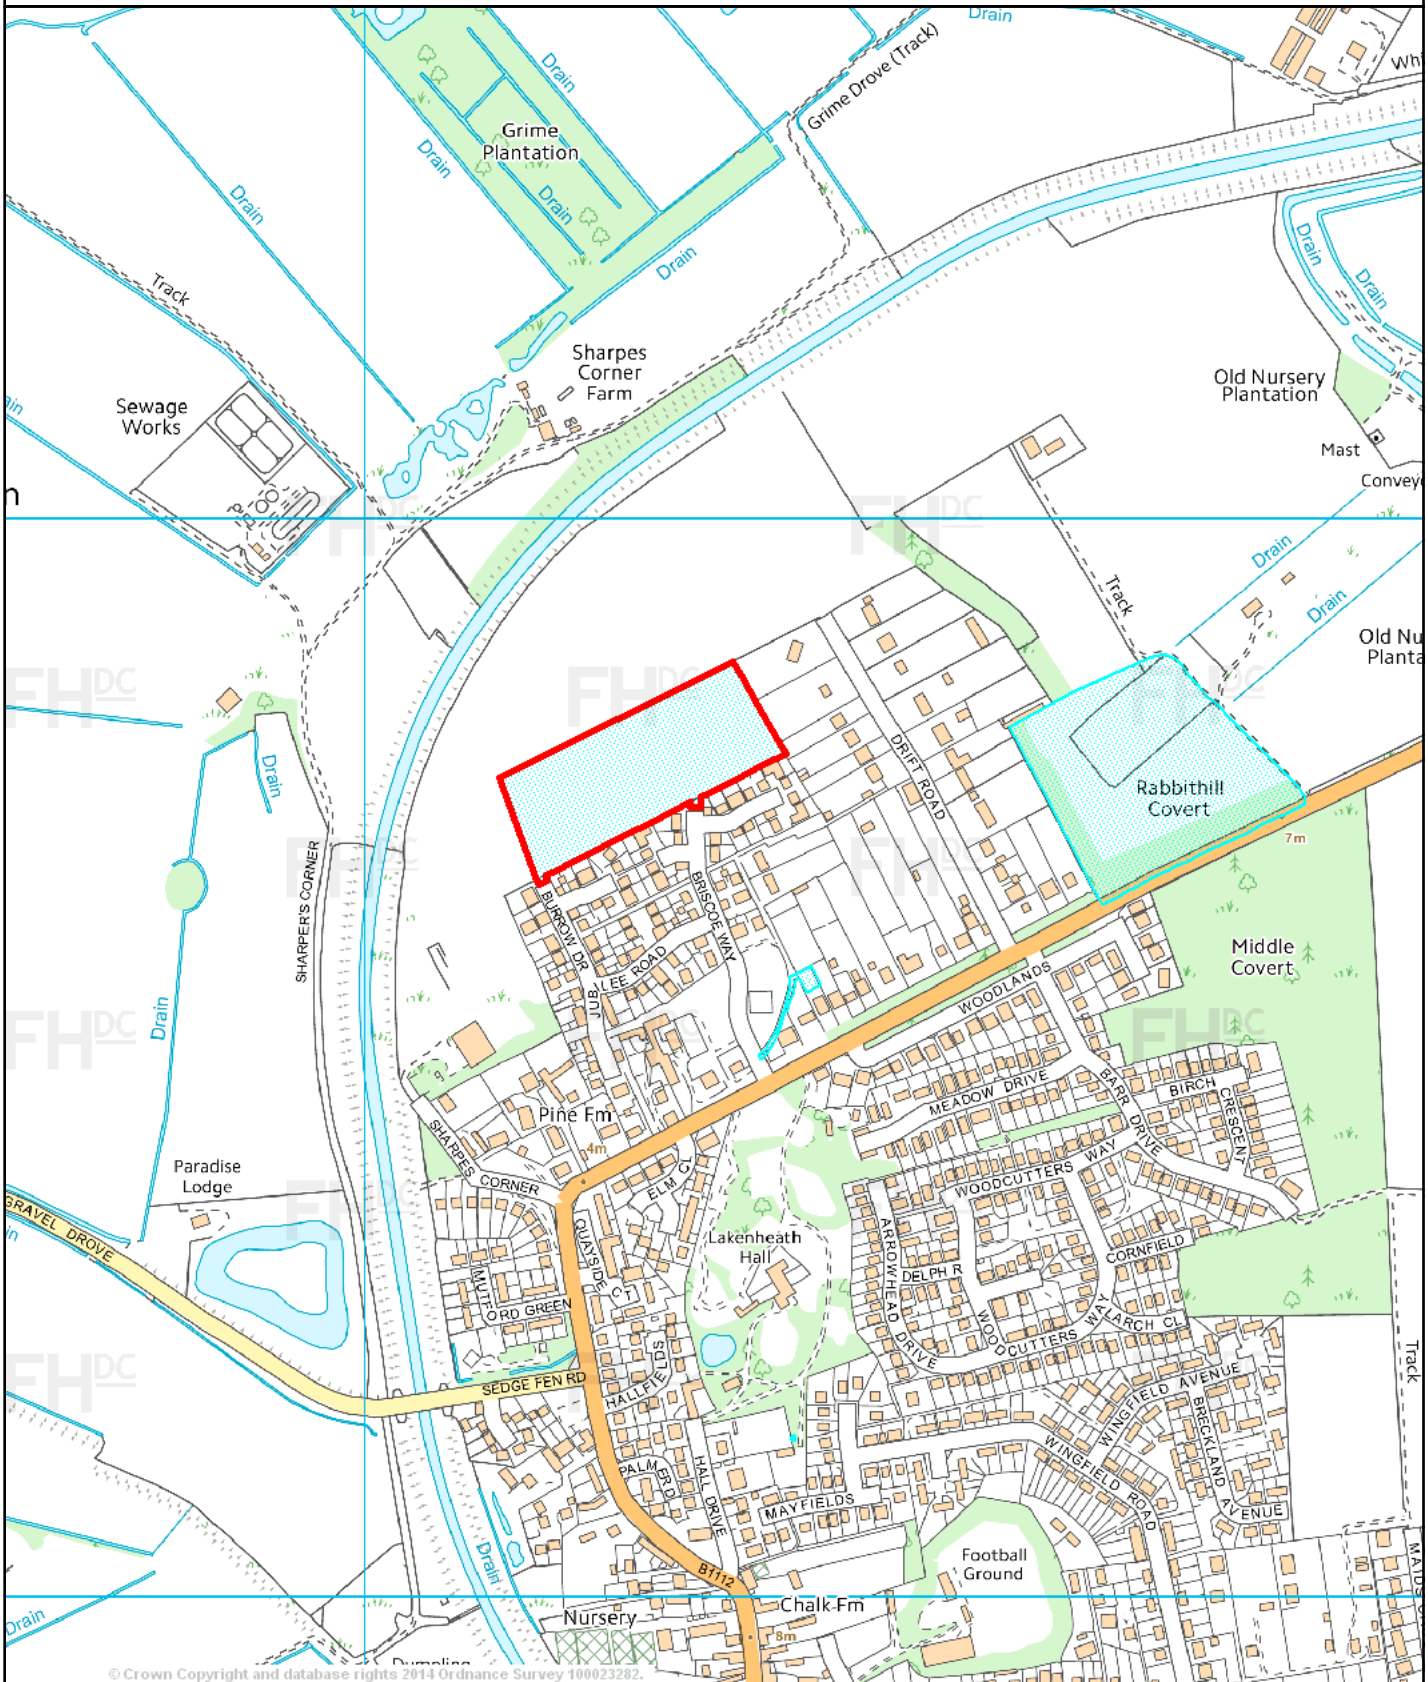

DC/13/0660/FUL - Land off Briscoe Way Lakenheath

© Crown Copyright and database rights 2014 Ordnance Survey 100023282.

Forest Heath District Council
 College Heath Road
 Mildenhall
 Suffolk
 IP28 7EY
 Tel: 01638 719000. www.forest-heath.gov.uk
 © Crown Copyright and database rights
 2014 Ordnance Survey 100023282.

Scale 1/7000

Date 21/8/2014

Centre = 571324 E 283690 N