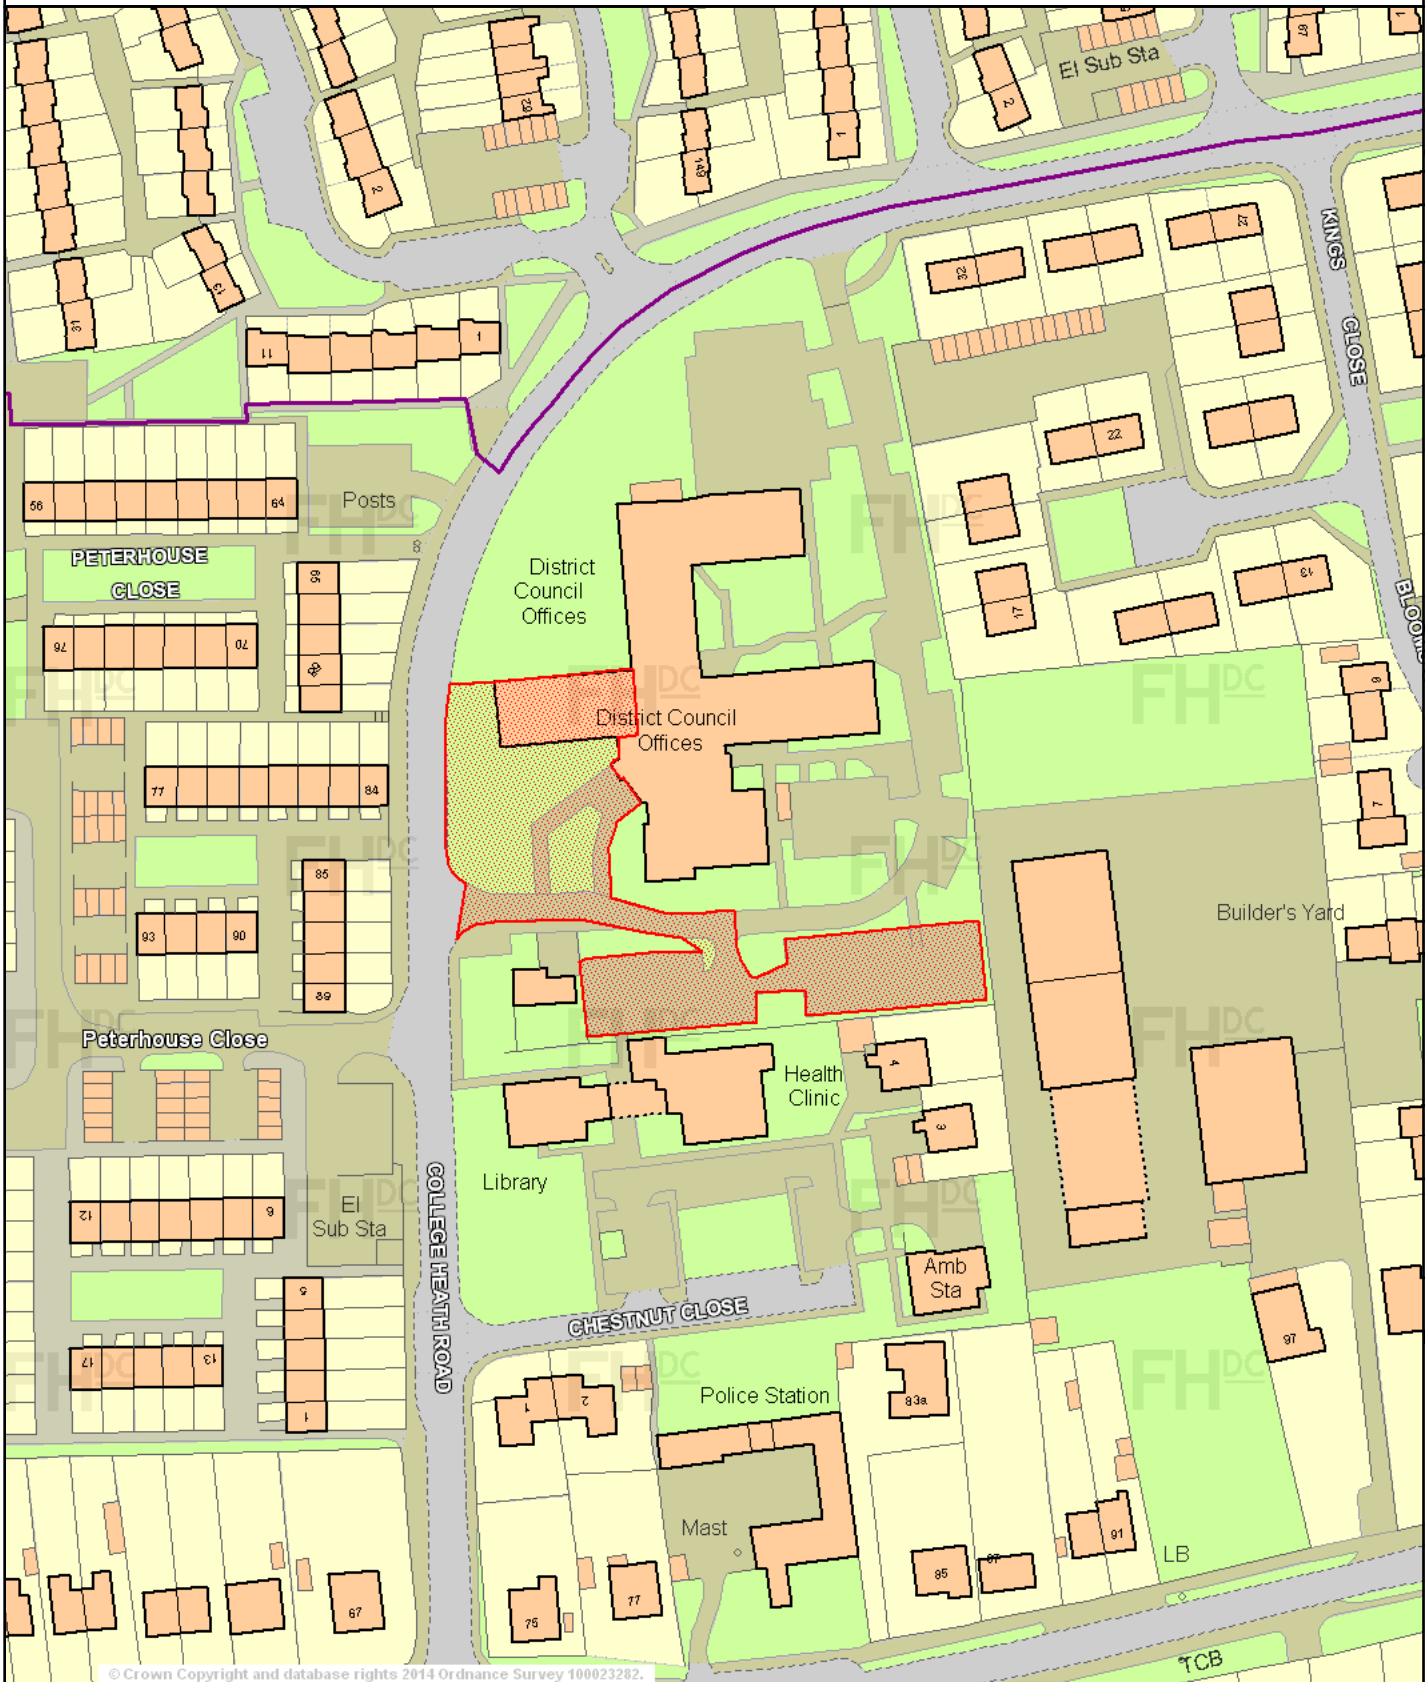

DC/14/1289/R4LA - FHDC College Heath Road Mildenhall

 <p>Forest Heath District Council</p>	<p>Forest Heath District Council College Heath Road Mildenhall Suffolk IP28 7EY Tel: 01638 719000. www.forest-heath.gov.uk</p> <p>© Crown Copyright and database rights 2014 Ordnance Survey 100023282.</p>	Scale 1/1500	Date 21/8/2014	
		Centre = 571687 E 274969 N		