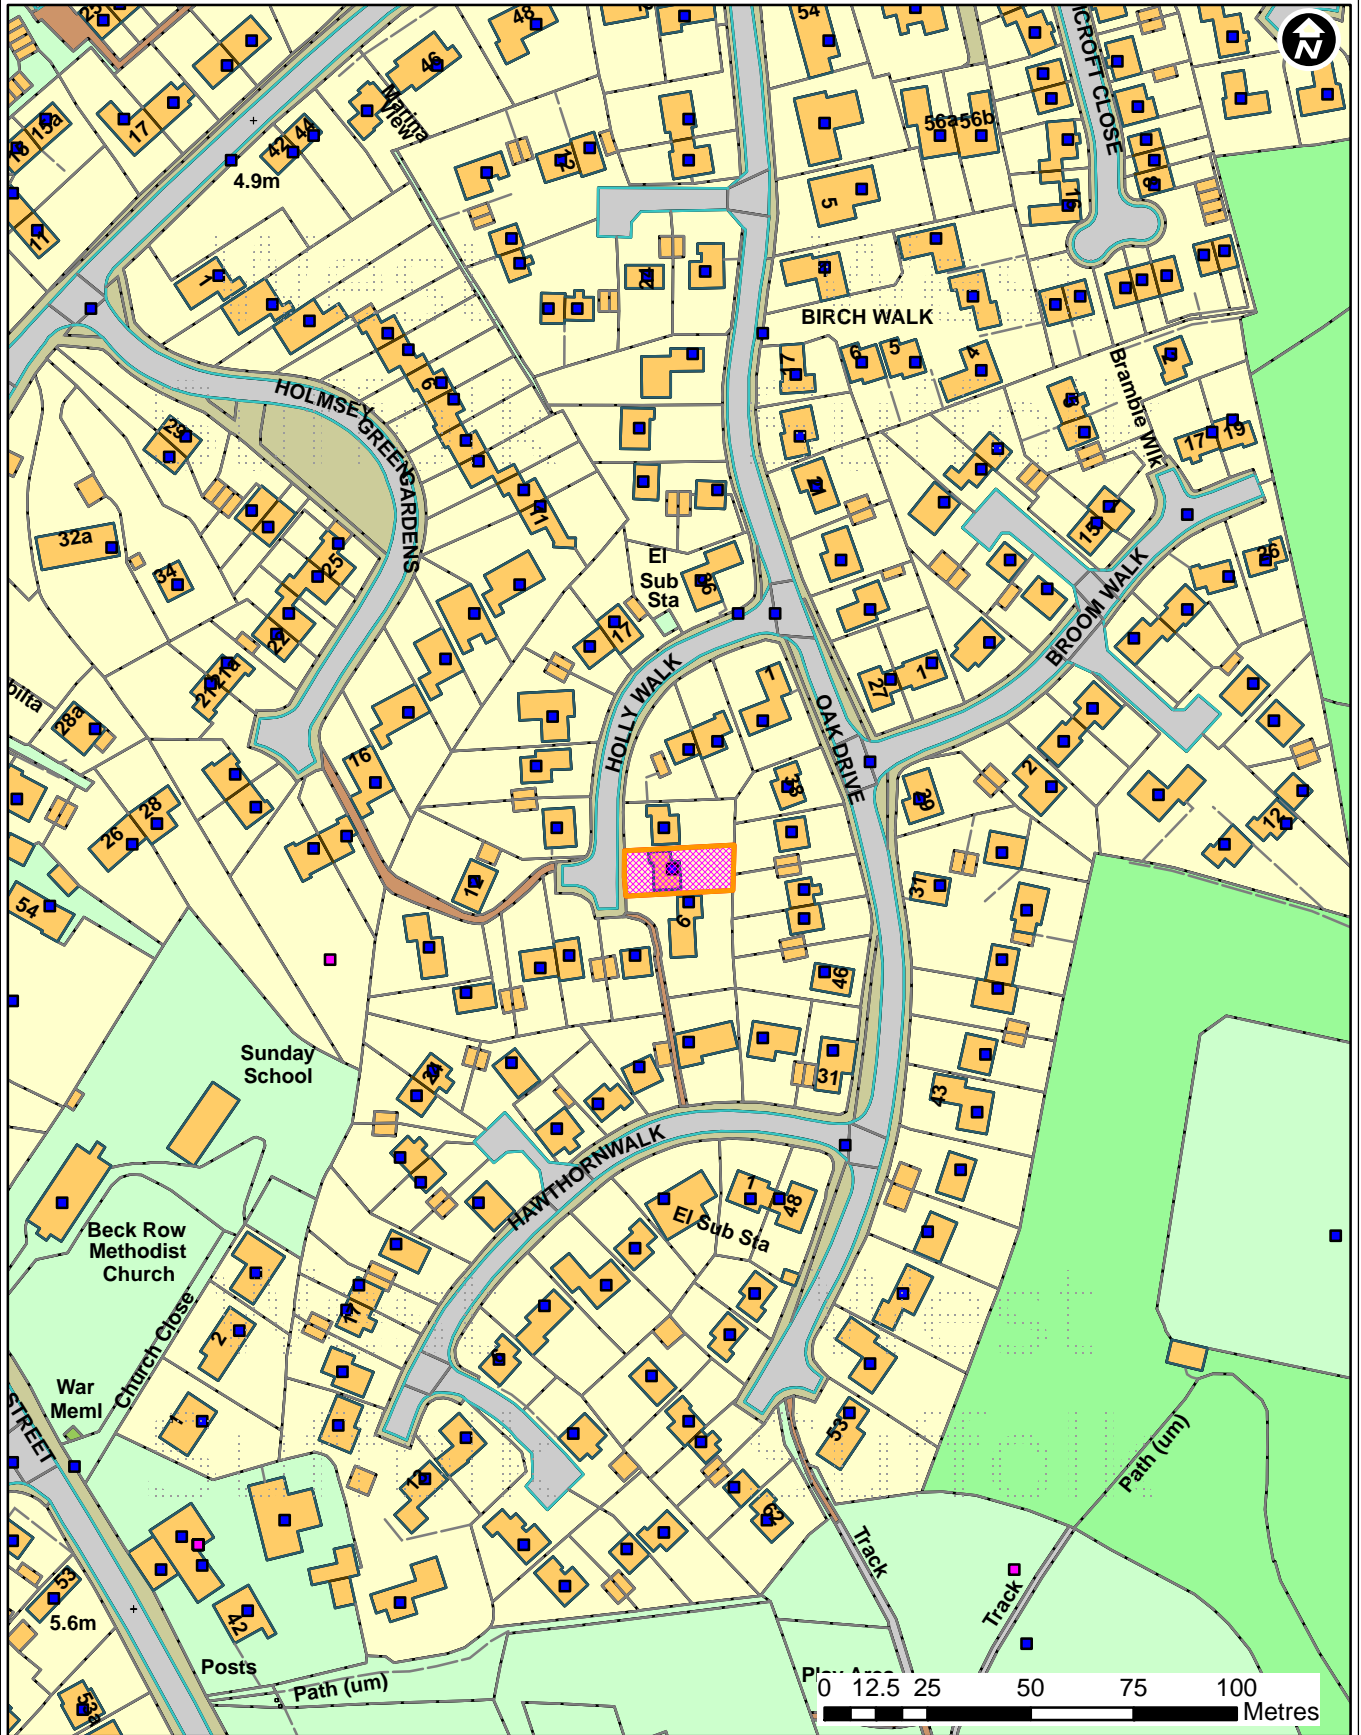

Application: DC/14/1355/HH

Location: 5 Holly Walk, Beck Row

Forest Heath • St Edmundsbury

West Suffolk
working together

© Crown Copyright and database rights 2014 Ordnance Survey 100019675 & 100023282. You are not permitted to copy, sub-license, distribute or sell any of this data to third parties in any form. Use of this data is subject to terms and conditions. See www.stedmundsbury.gov.uk/copyright.cfm.

Scale: 1:1,726
Date: 17/09/2014