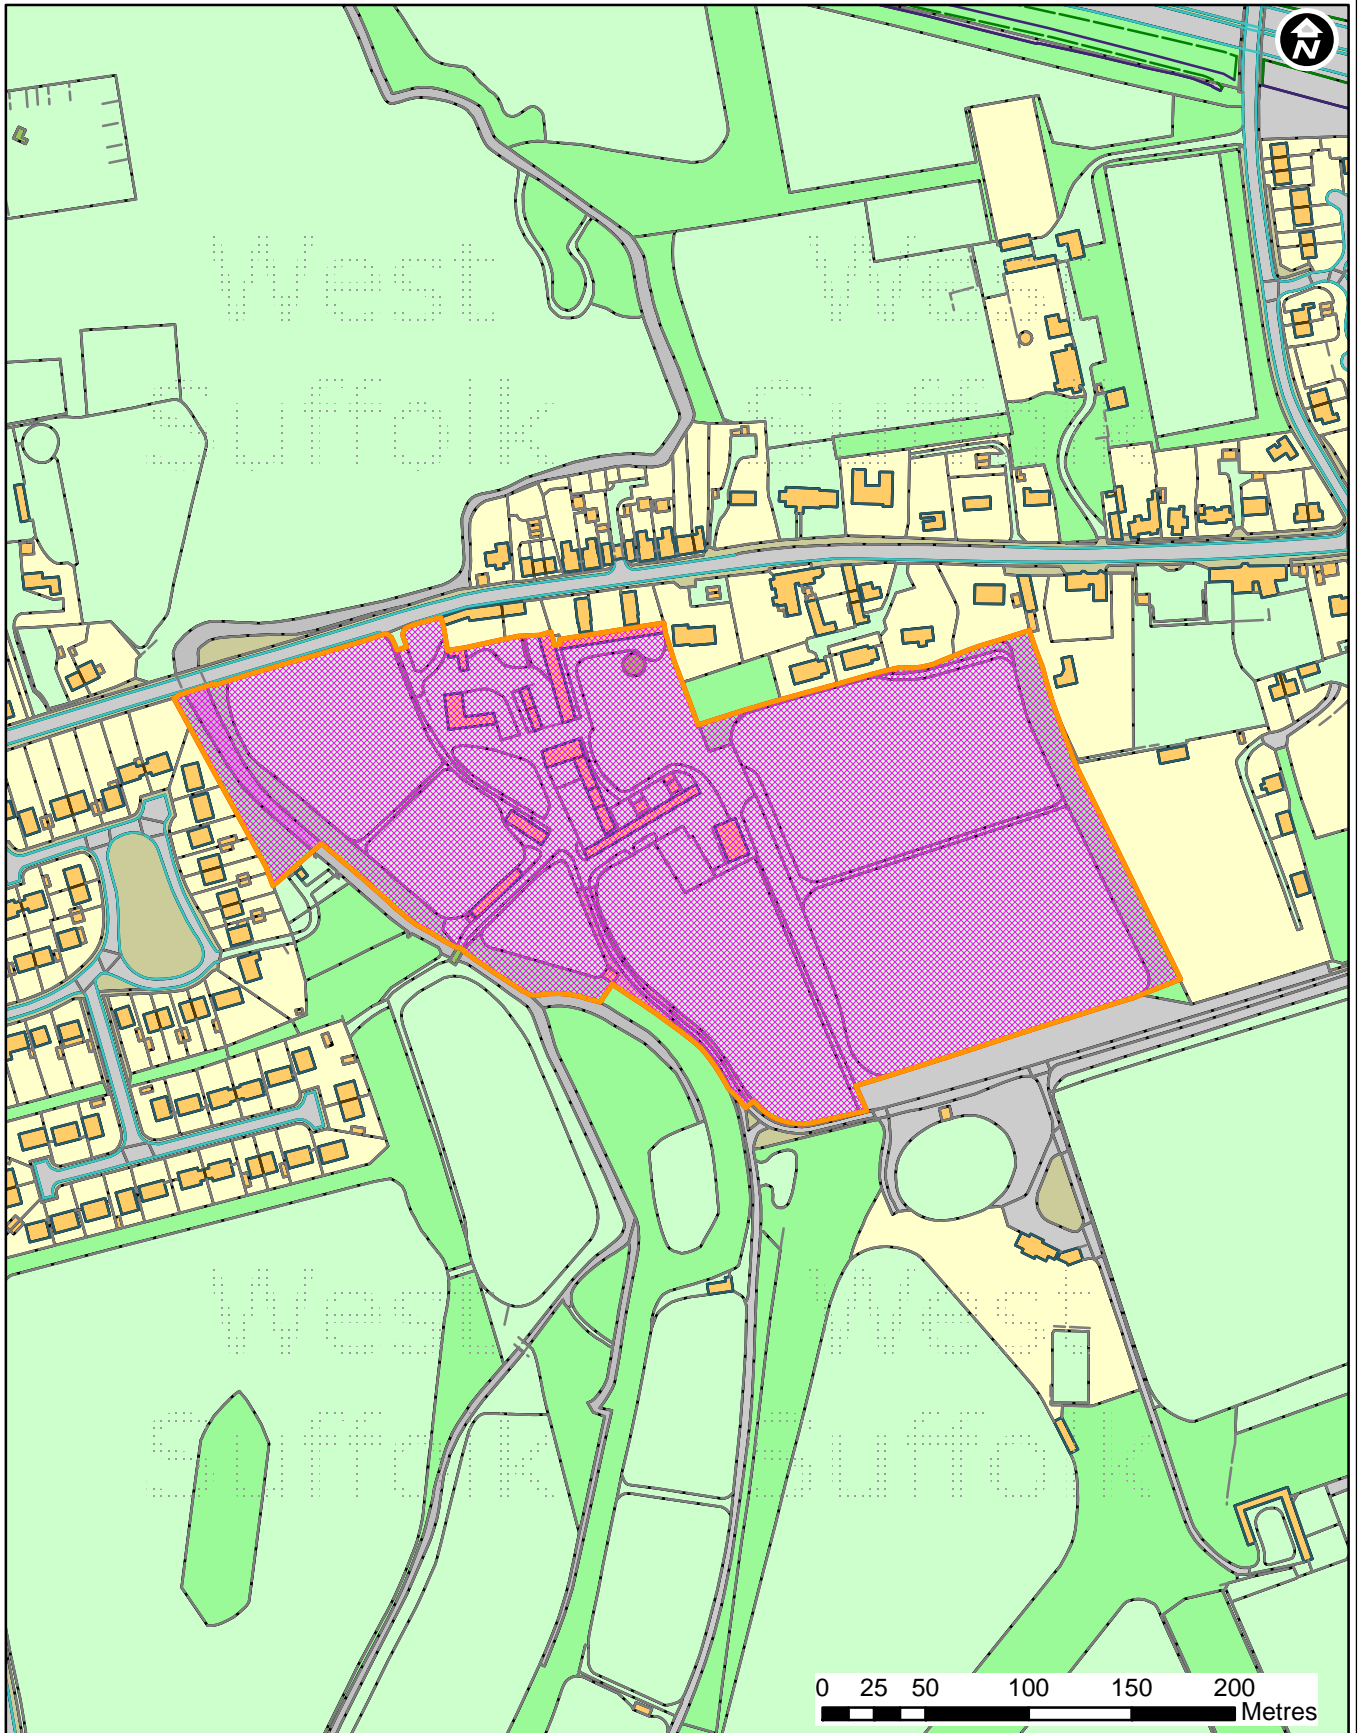

**Application: DC/14/0585/OUT**

**Location: Meddler Stud, Bury Road, Kentford**

Forest Heath • St Edmundsbury

**West Suffolk**  
working together

© Crown Copyright and database rights 2014 Ordnance Survey 100019675 & 100023282. You are not permitted to copy, sub-license, distribute or sell any of this data to third parties in any form. Use of this data is subject to terms and conditions. See [www.stedmundsbury.gov.uk/copyright.cfm](http://www.stedmundsbury.gov.uk/copyright.cfm).

**Scale: 1:3,452**  
**Date: 17/09/2014**