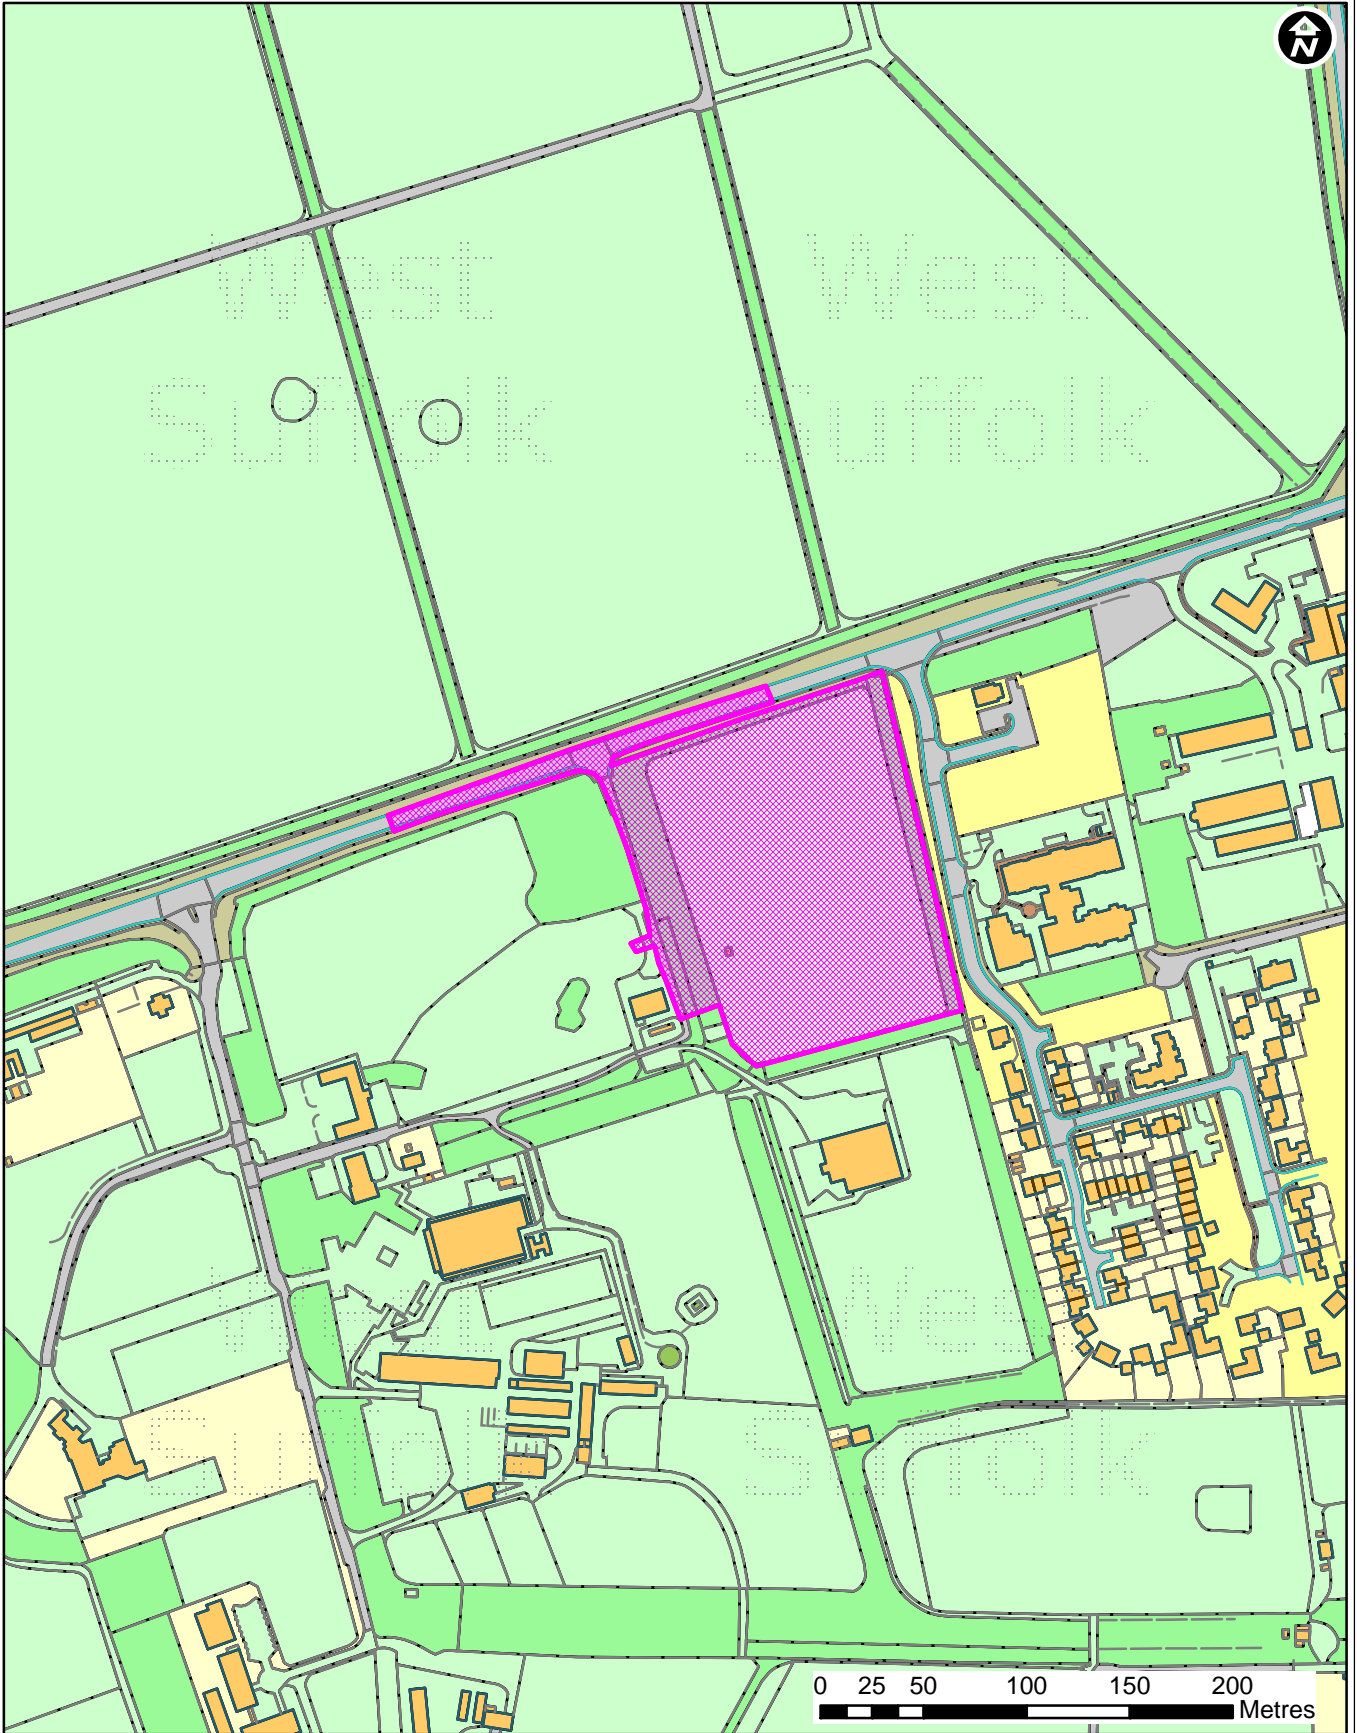

Application: DC/14/0692/FUL

Location: Animal Health Trust, Lanwades Park, Kentford

Forest Heath • St Edmundsbury

West Suffolk
working together

© Crown Copyright and database rights 2014 Ordnance Survey 100019675 & 100023282. You are not permitted to copy, sub-license, distribute or sell any of this data to third parties in any form. Use of this data is subject to terms and conditions. See www.stedmundsbury.gov.uk/copyright.cfm.

Scale: 1:3,452
Date: 17/09/2014