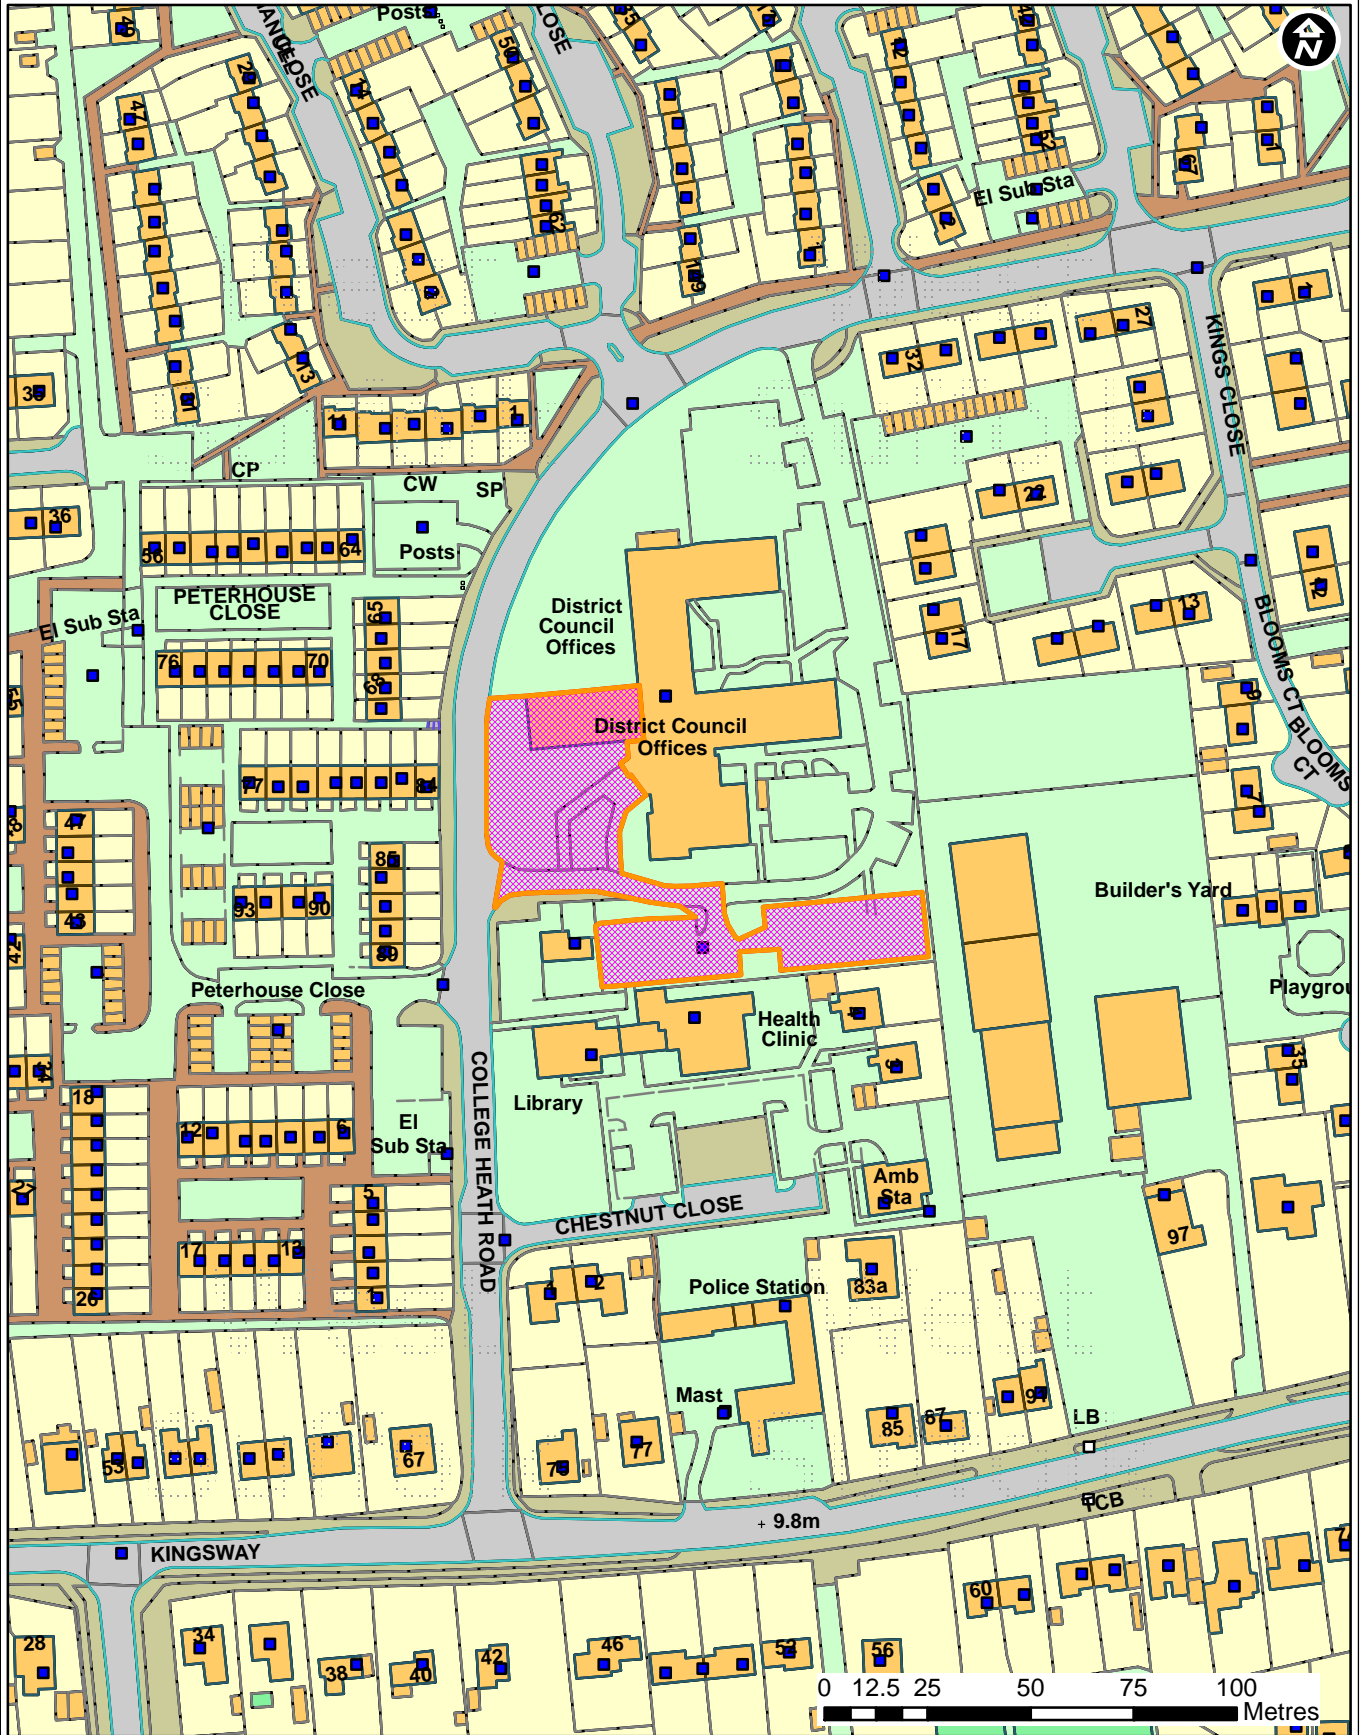

**Application: DC/14/1614/ADV**

**Location: Forest Heath District Council, College Heath Road, Mildenhall**

Forest Heath • St Edmundsbury

**West Suffolk**  
working together

© Crown Copyright and database rights 2014 Ordnance Survey 100019675 & 100023282. You are not permitted to copy, sub-license, distribute or sell any of this data to third parties in any form. Use of this data is subject to terms and conditions. See [www.stedmundsbury.gov.uk/copyright.cfm](http://www.stedmundsbury.gov.uk/copyright.cfm).

**Scale: 1:1,726**  
**Date: 17/09/2014**