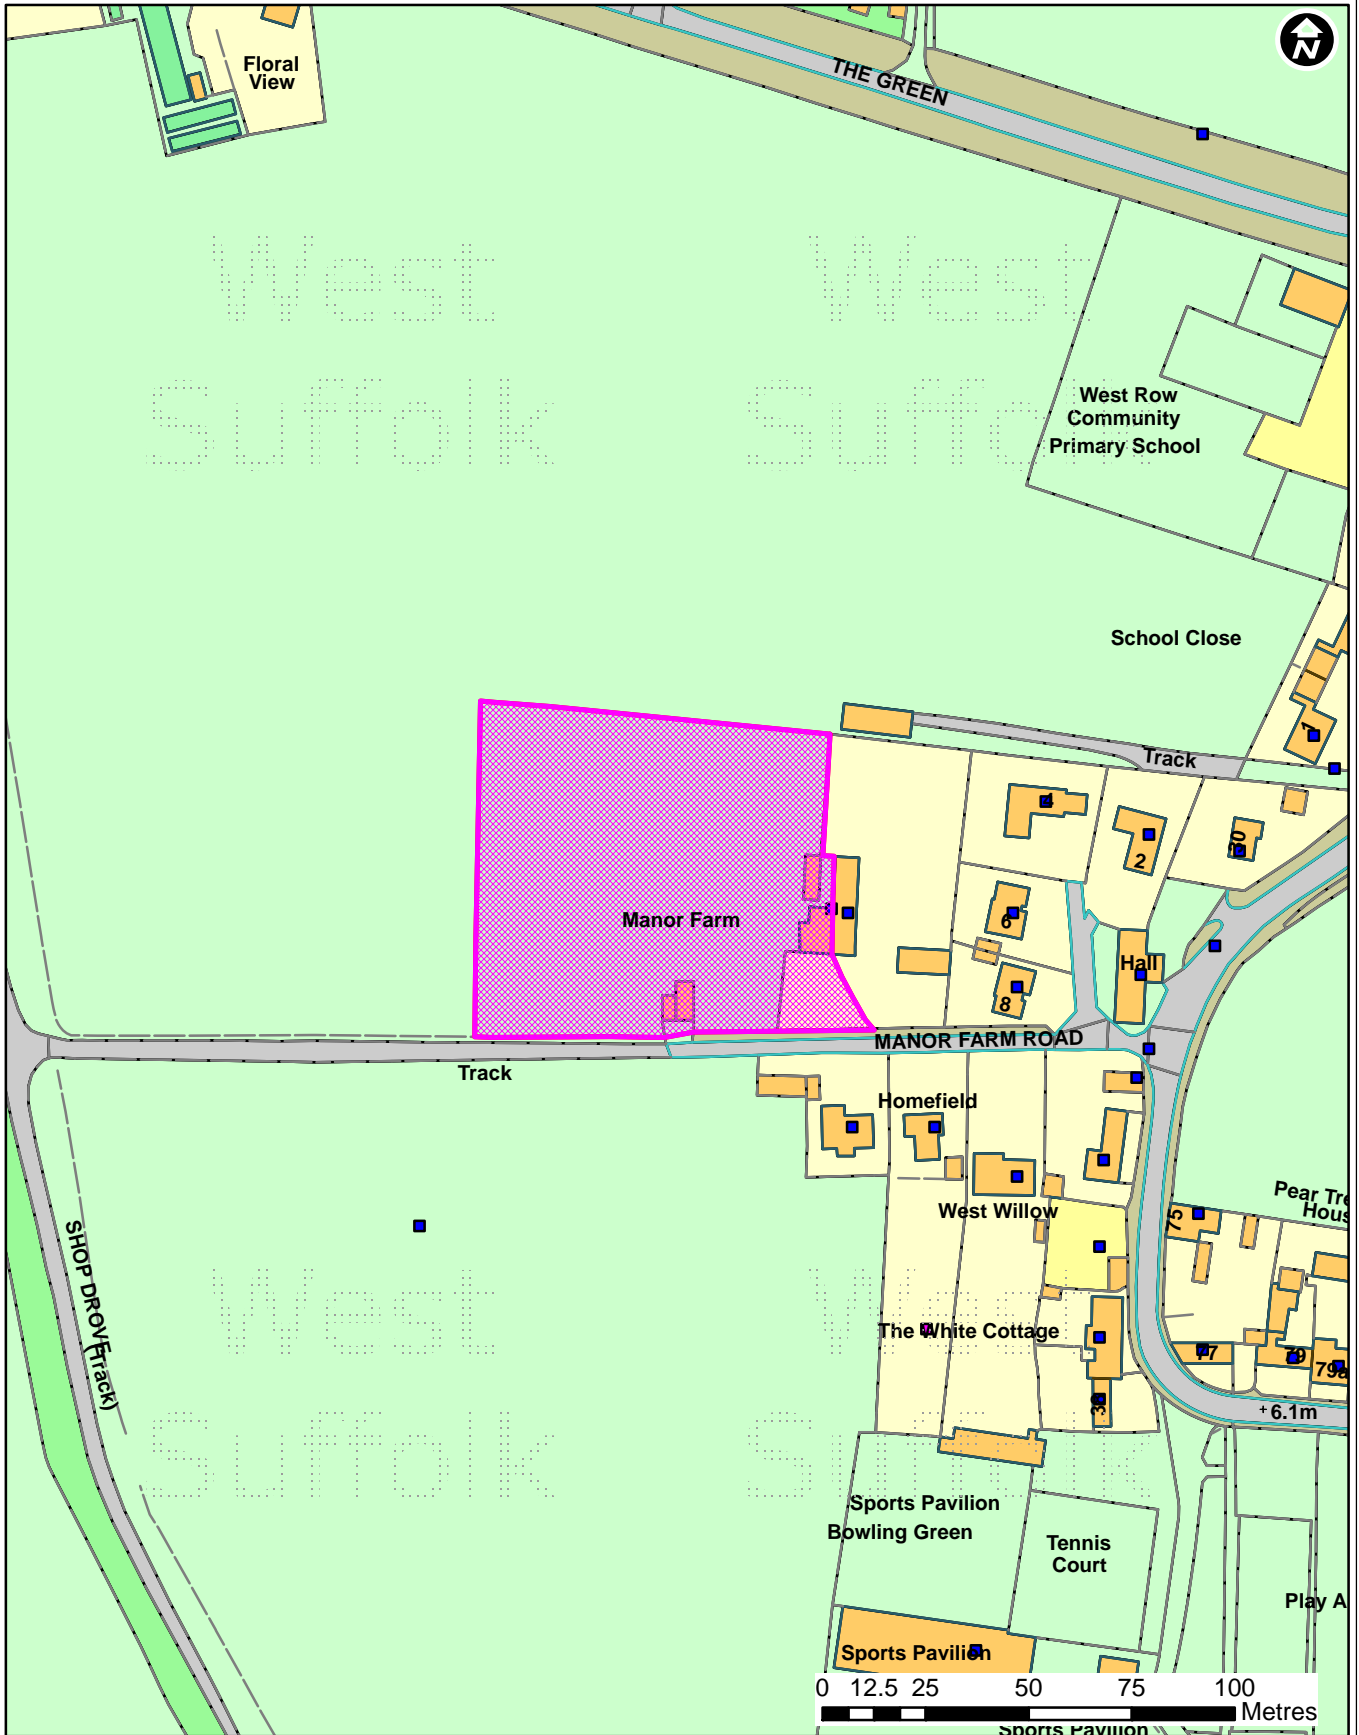

Application: DC/14/1126/HH

Location: Manor House, Manor Farm Road, West Row

Forest Heath • St Edmundsbury

West Suffolk
working together

© Crown Copyright and database rights 2014 Ordnance Survey 100019675 & 100023282. You are not permitted to copy, sub-license, distribute or sell any of this data to third parties in any form. Use of this data is subject to terms and conditions. See www.stedmundsbury.gov.uk/copyright.cfm.

Scale: 1:1,726
Date: 17/09/2014