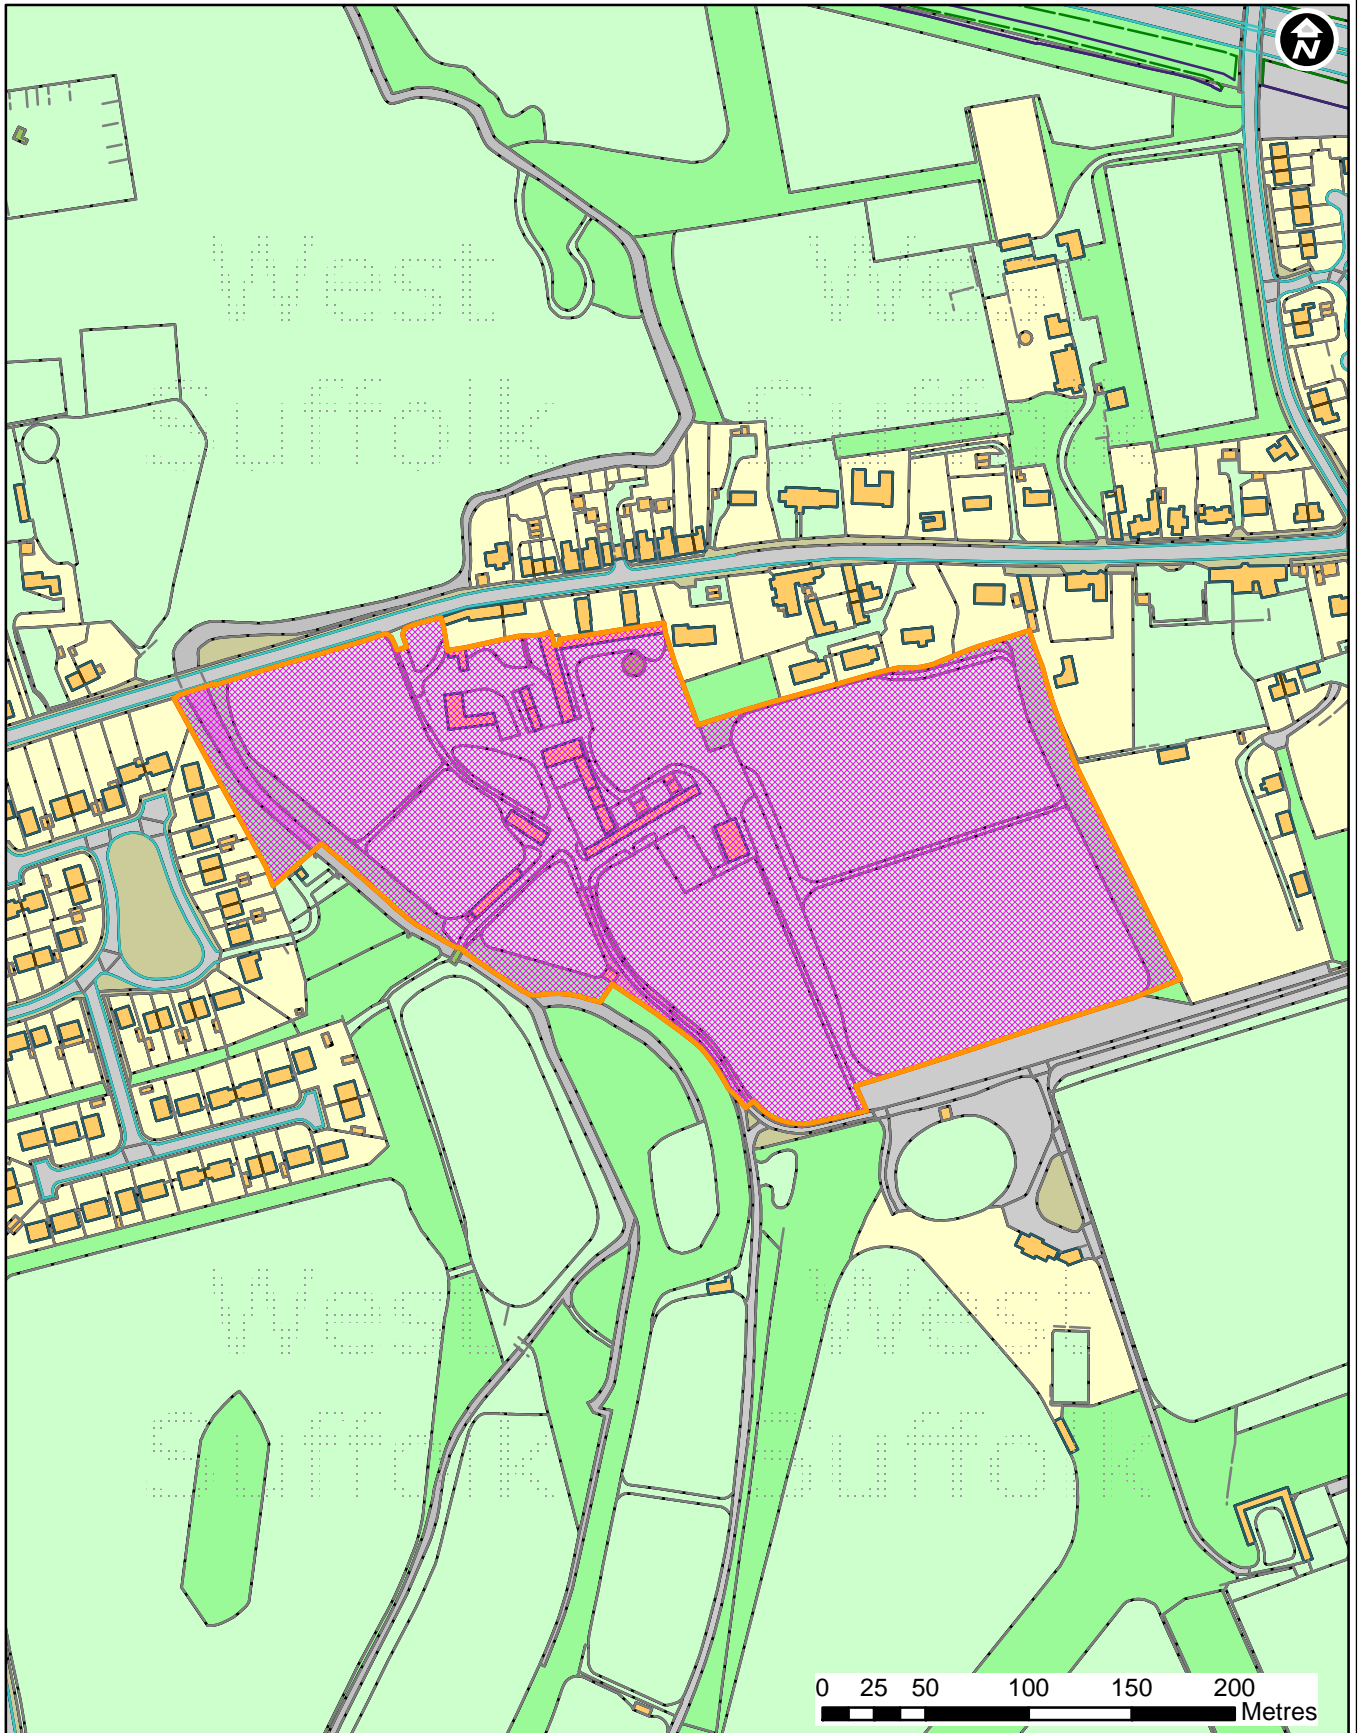

Application: DC/14/0585/OUT

Location: Meddler Stud, Bury Road, Kentford

Forest Heath • St Edmundsbury

West Suffolk
working together

© Crown Copyright and database rights 2014 Ordnance Survey 100019675 & 100023282. You are not permitted to copy, sub-license, distribute or sell any of this data to third parties in any form. Use of this data is subject to terms and conditions. See www.stedmundsbury.gov.uk/copyright.cfm.

Scale: 1:3,452
Date: 17/09/2014