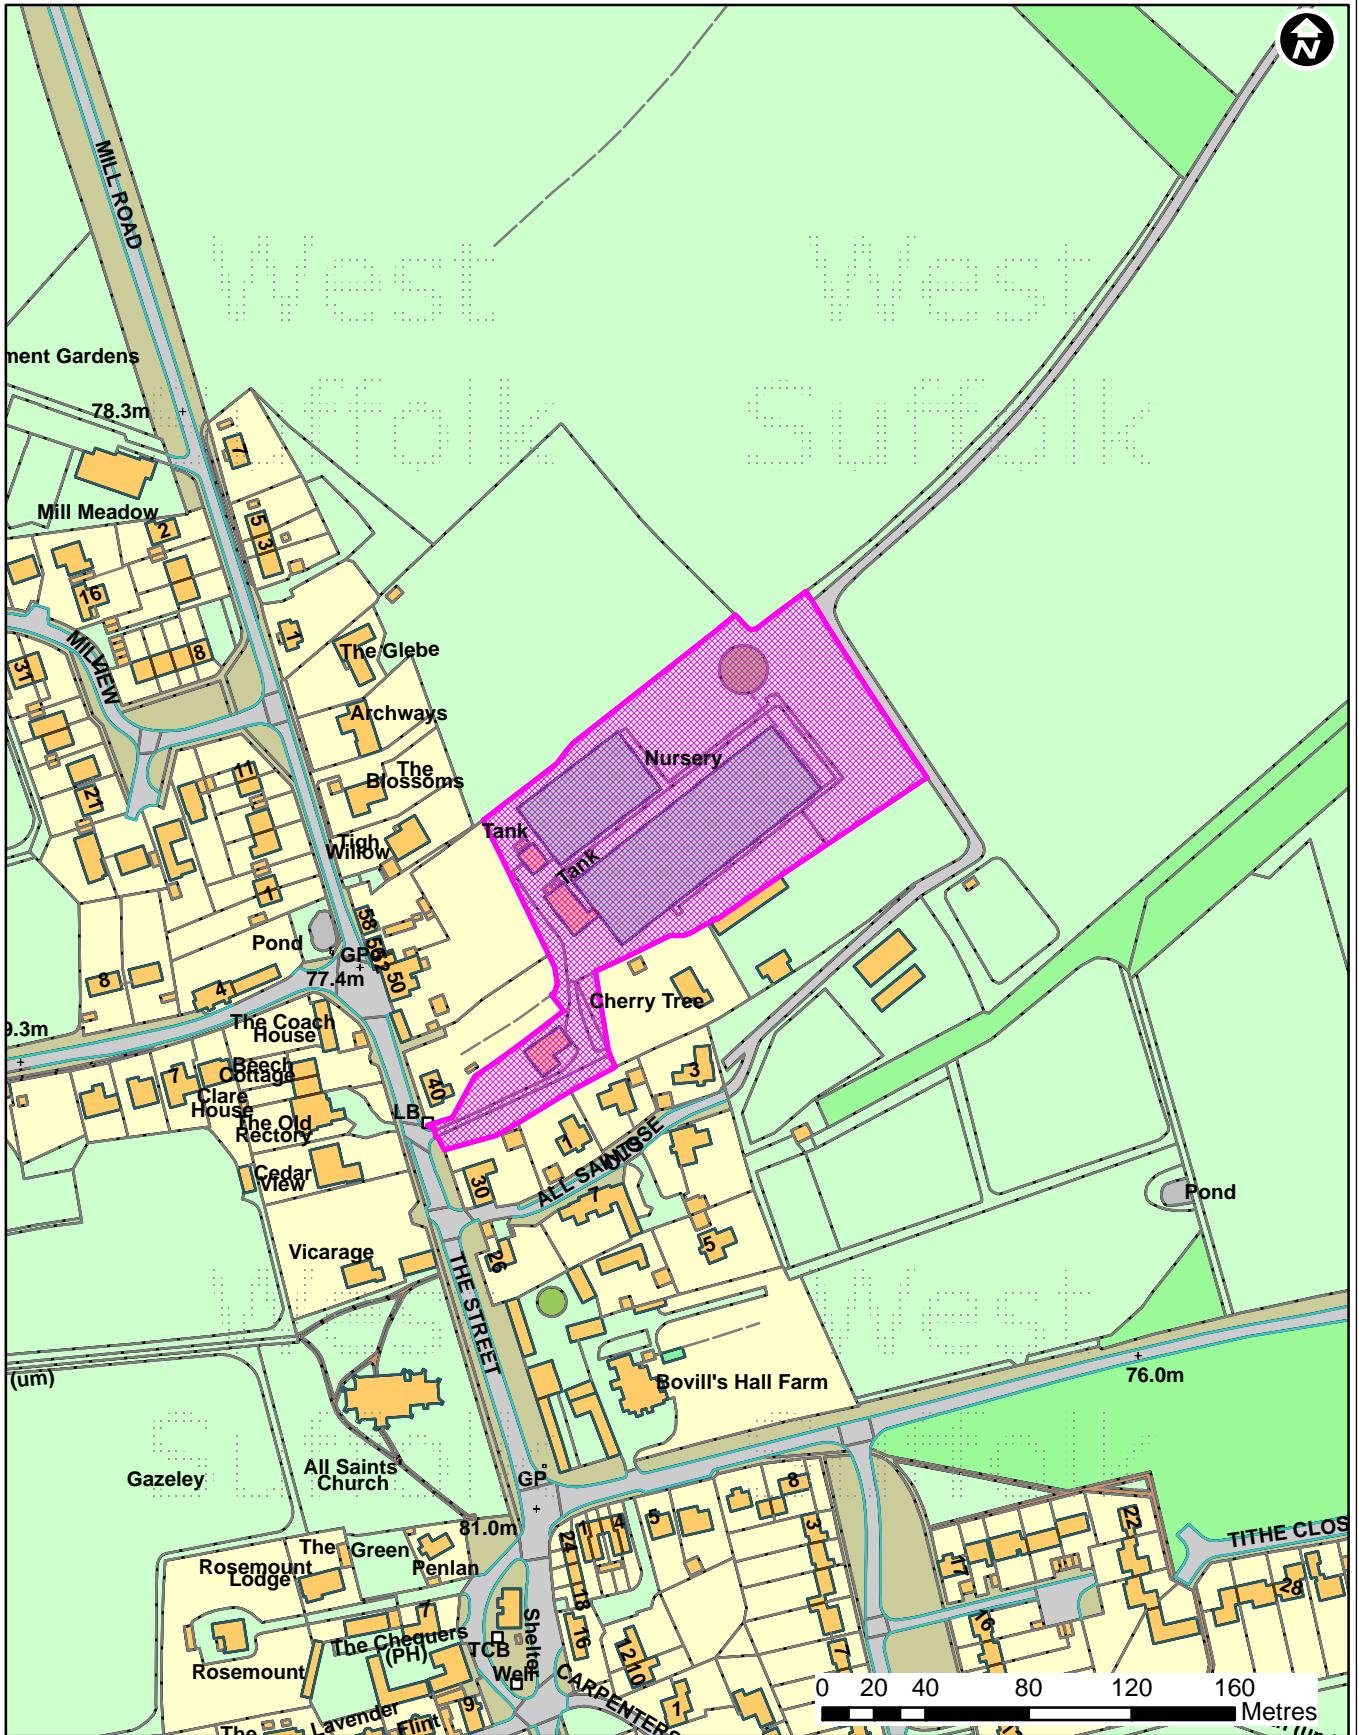

**Application: DC/14/1335/FUL**

**Location: Former Sperrinks Nursery, The Street, Gazeley**

Forest Heath • St Edmundsbury

**West Suffolk**  
working together

© Crown Copyright and database rights 2014 Ordnance Survey 100019675 & 100023282. You are not permitted to copy, sub-license, distribute or sell any of this data to third parties in any form. Use of this data is subject to terms and conditions. See [www.stedmundsbury.gov.uk/copyright.cfm](http://www.stedmundsbury.gov.uk/copyright.cfm).

**Scale: 1:2,762**  
**Date: 22/10/2014**