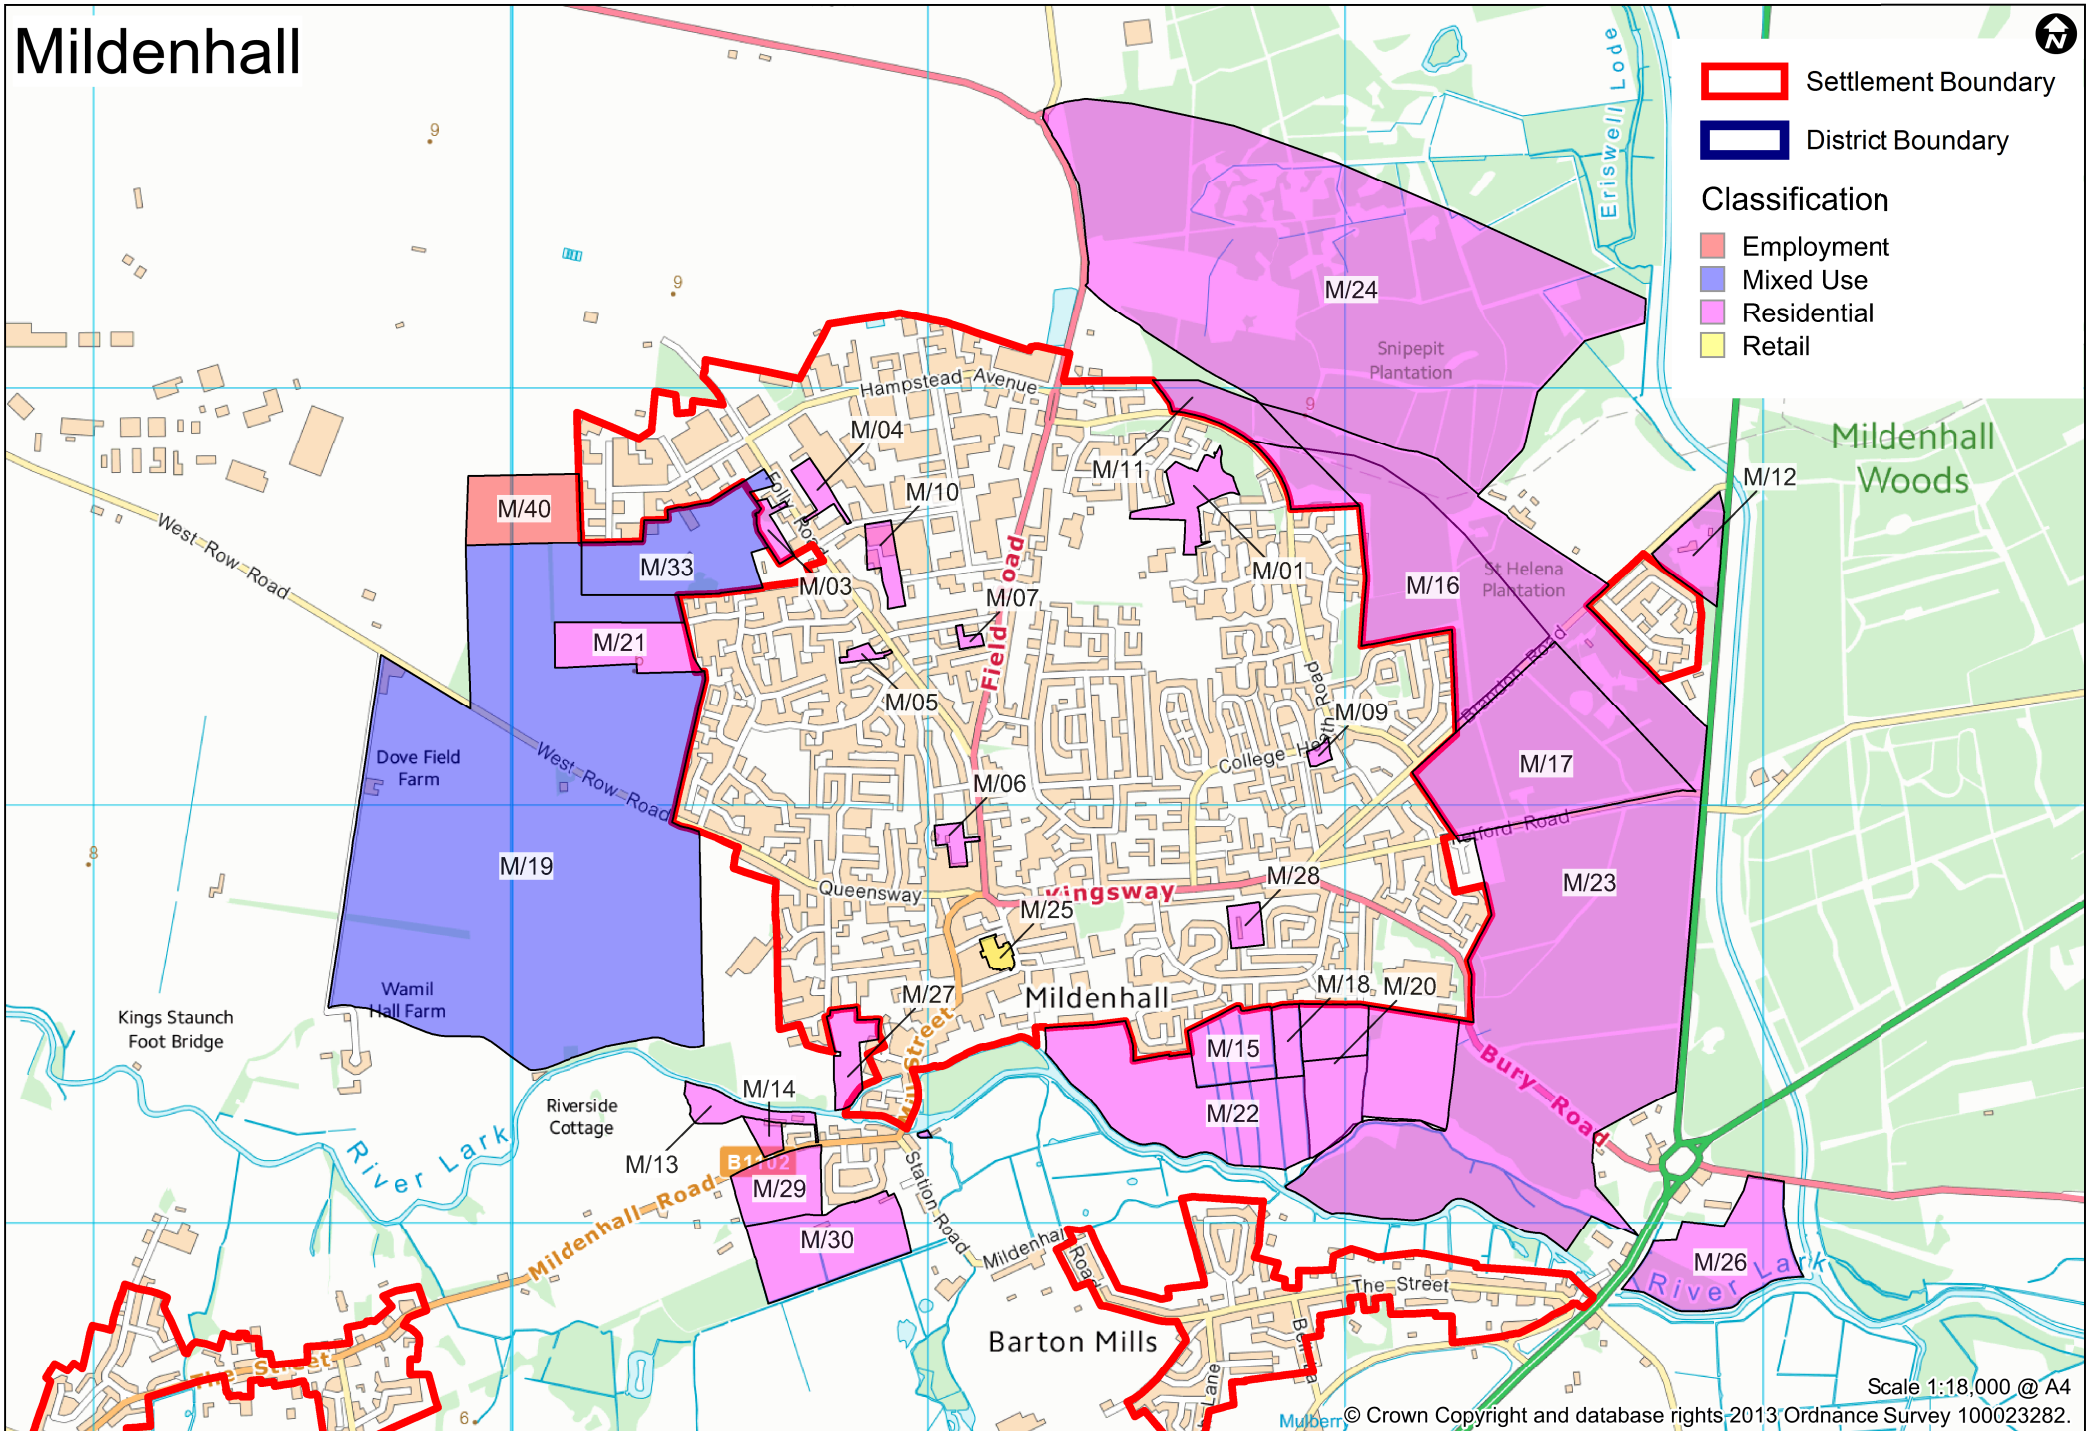

Mildenhall

Scale 1:18,000 @ A4

© Crown Copyright and database rights 2013 Ordnance Survey 100023282.