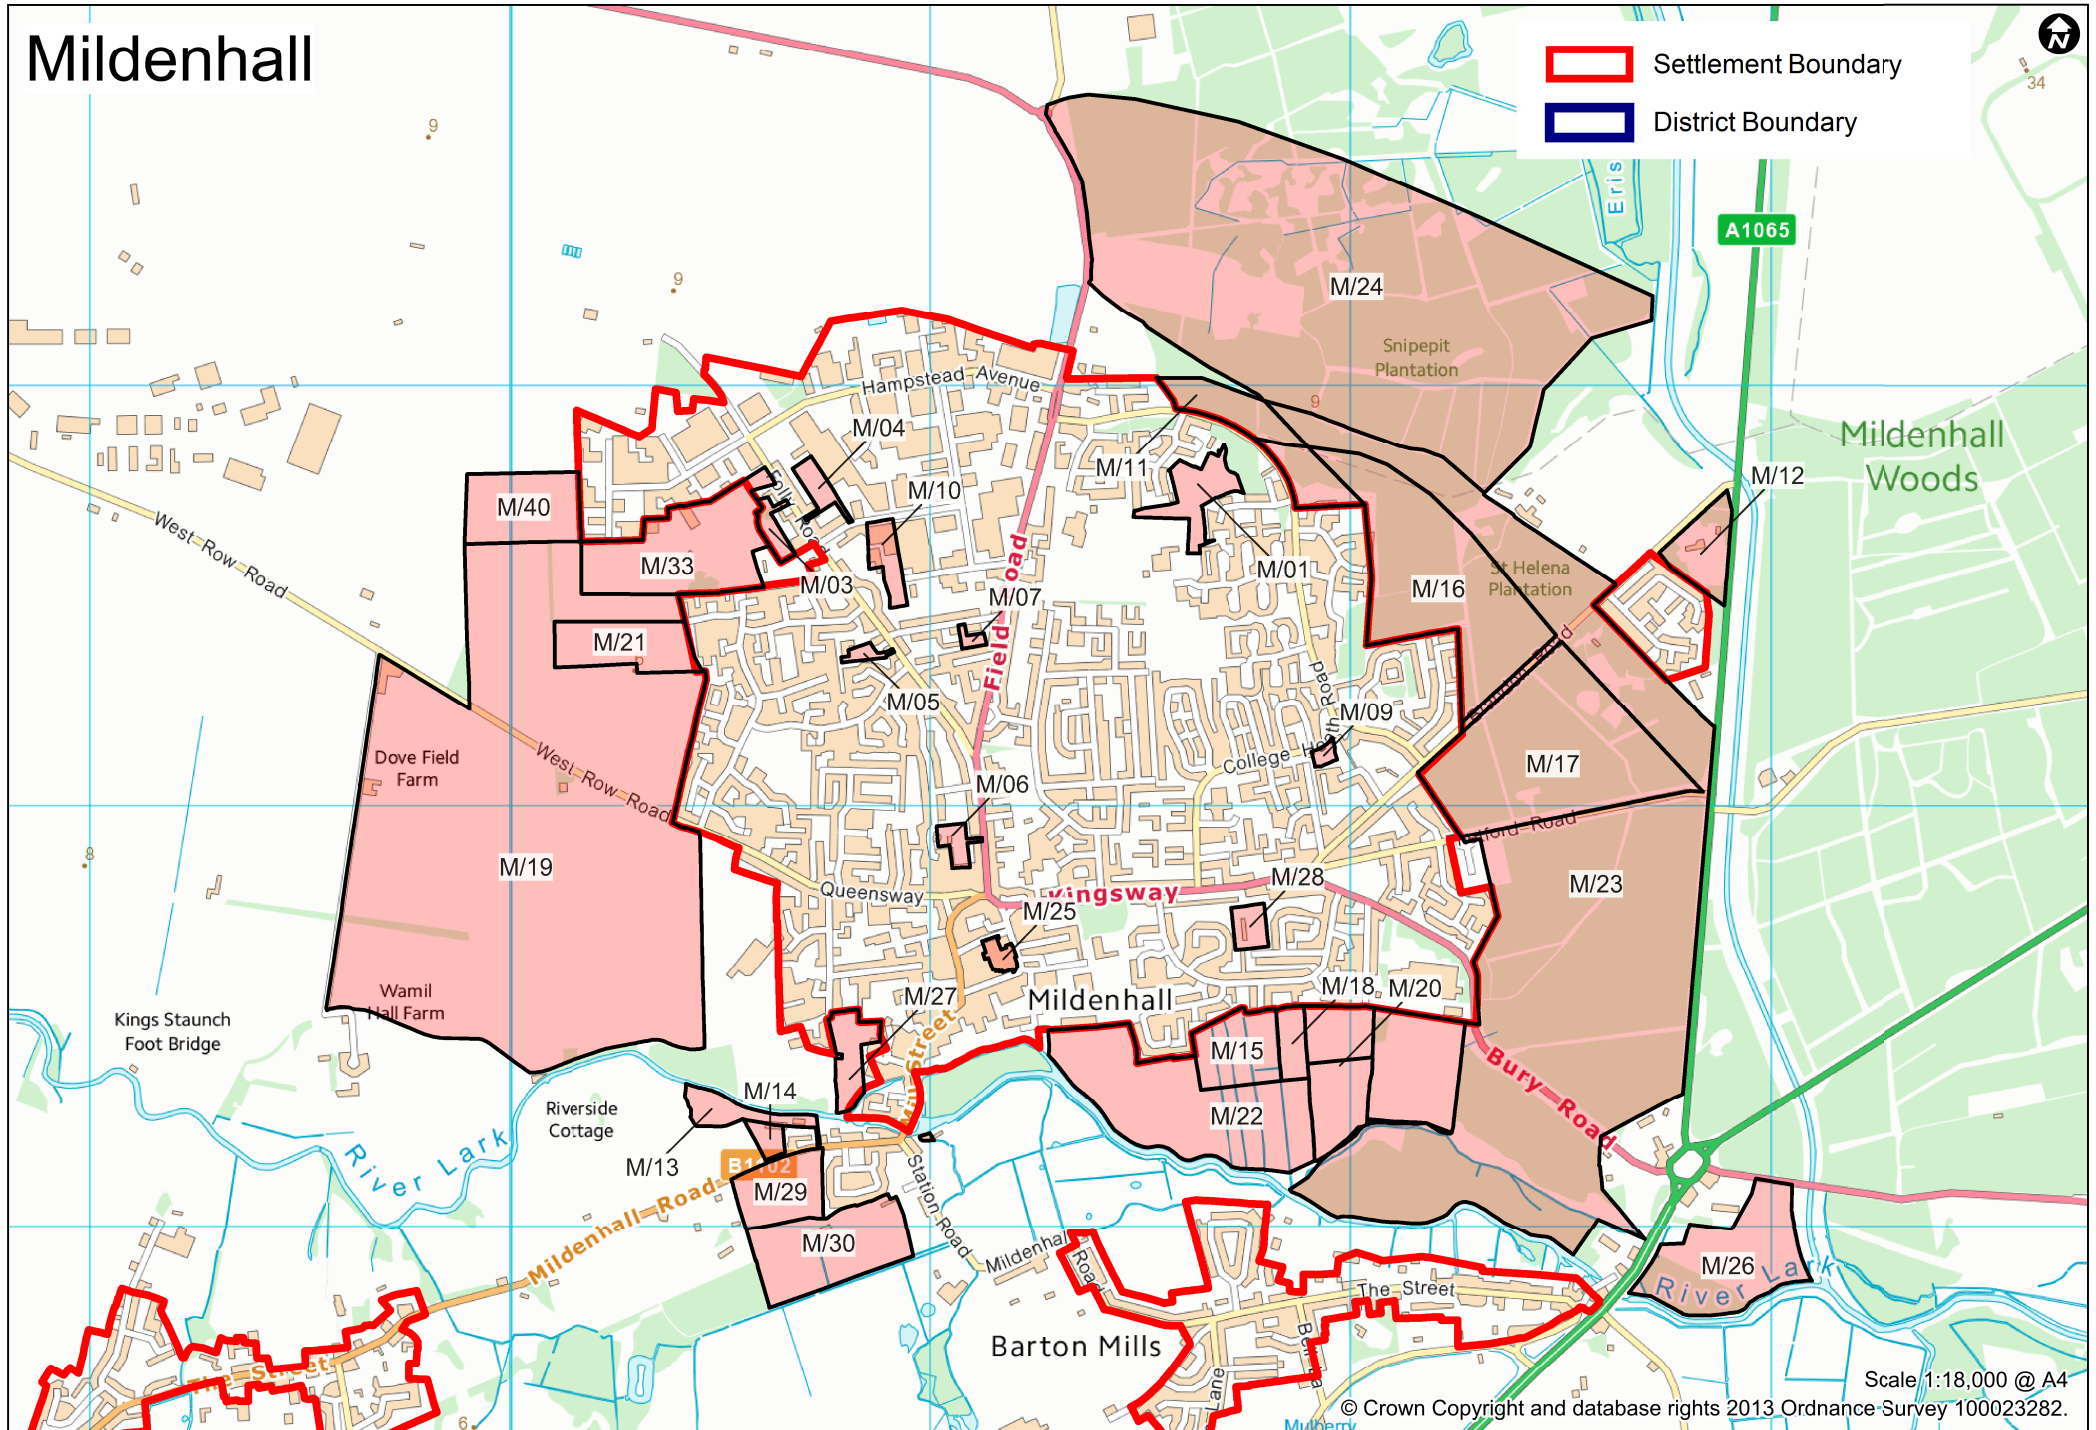

Mildenhall

-  Settlement Boundary
-  District Boundary

Scale 1:18,000 @ A4

© Crown Copyright and database rights 2013 Ordnance Survey 100023282.