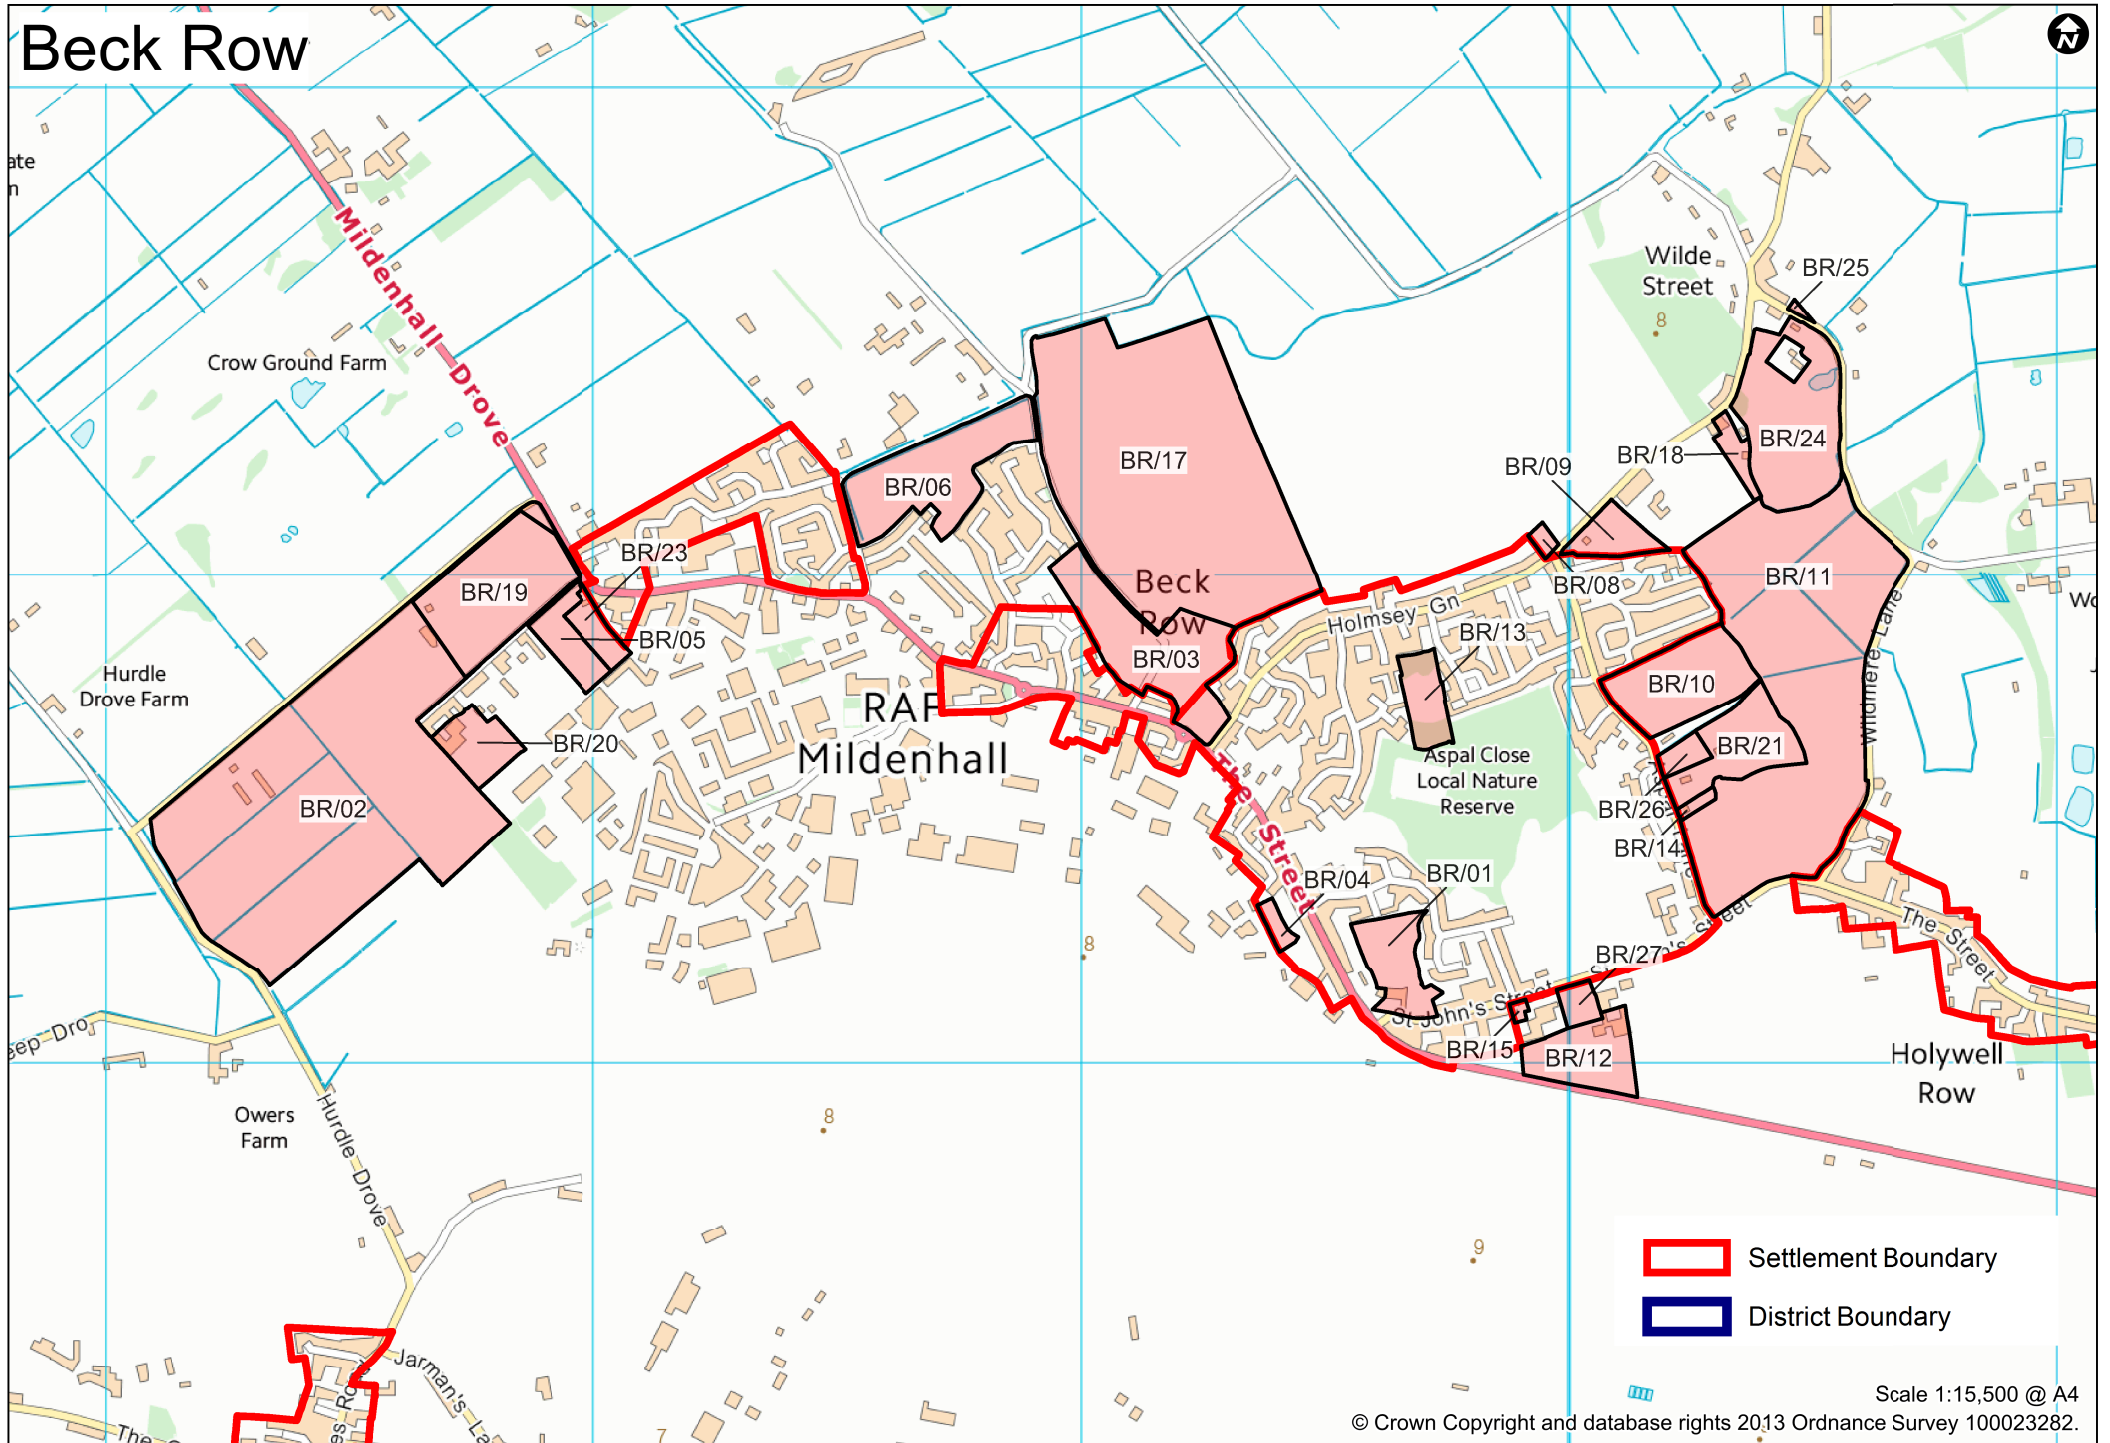

# Beck Row

-  Settlement Boundary
-  District Boundary

Scale 1:15,500 @ A4

© Crown Copyright and database rights 2013 Ordnance Survey 100023282.