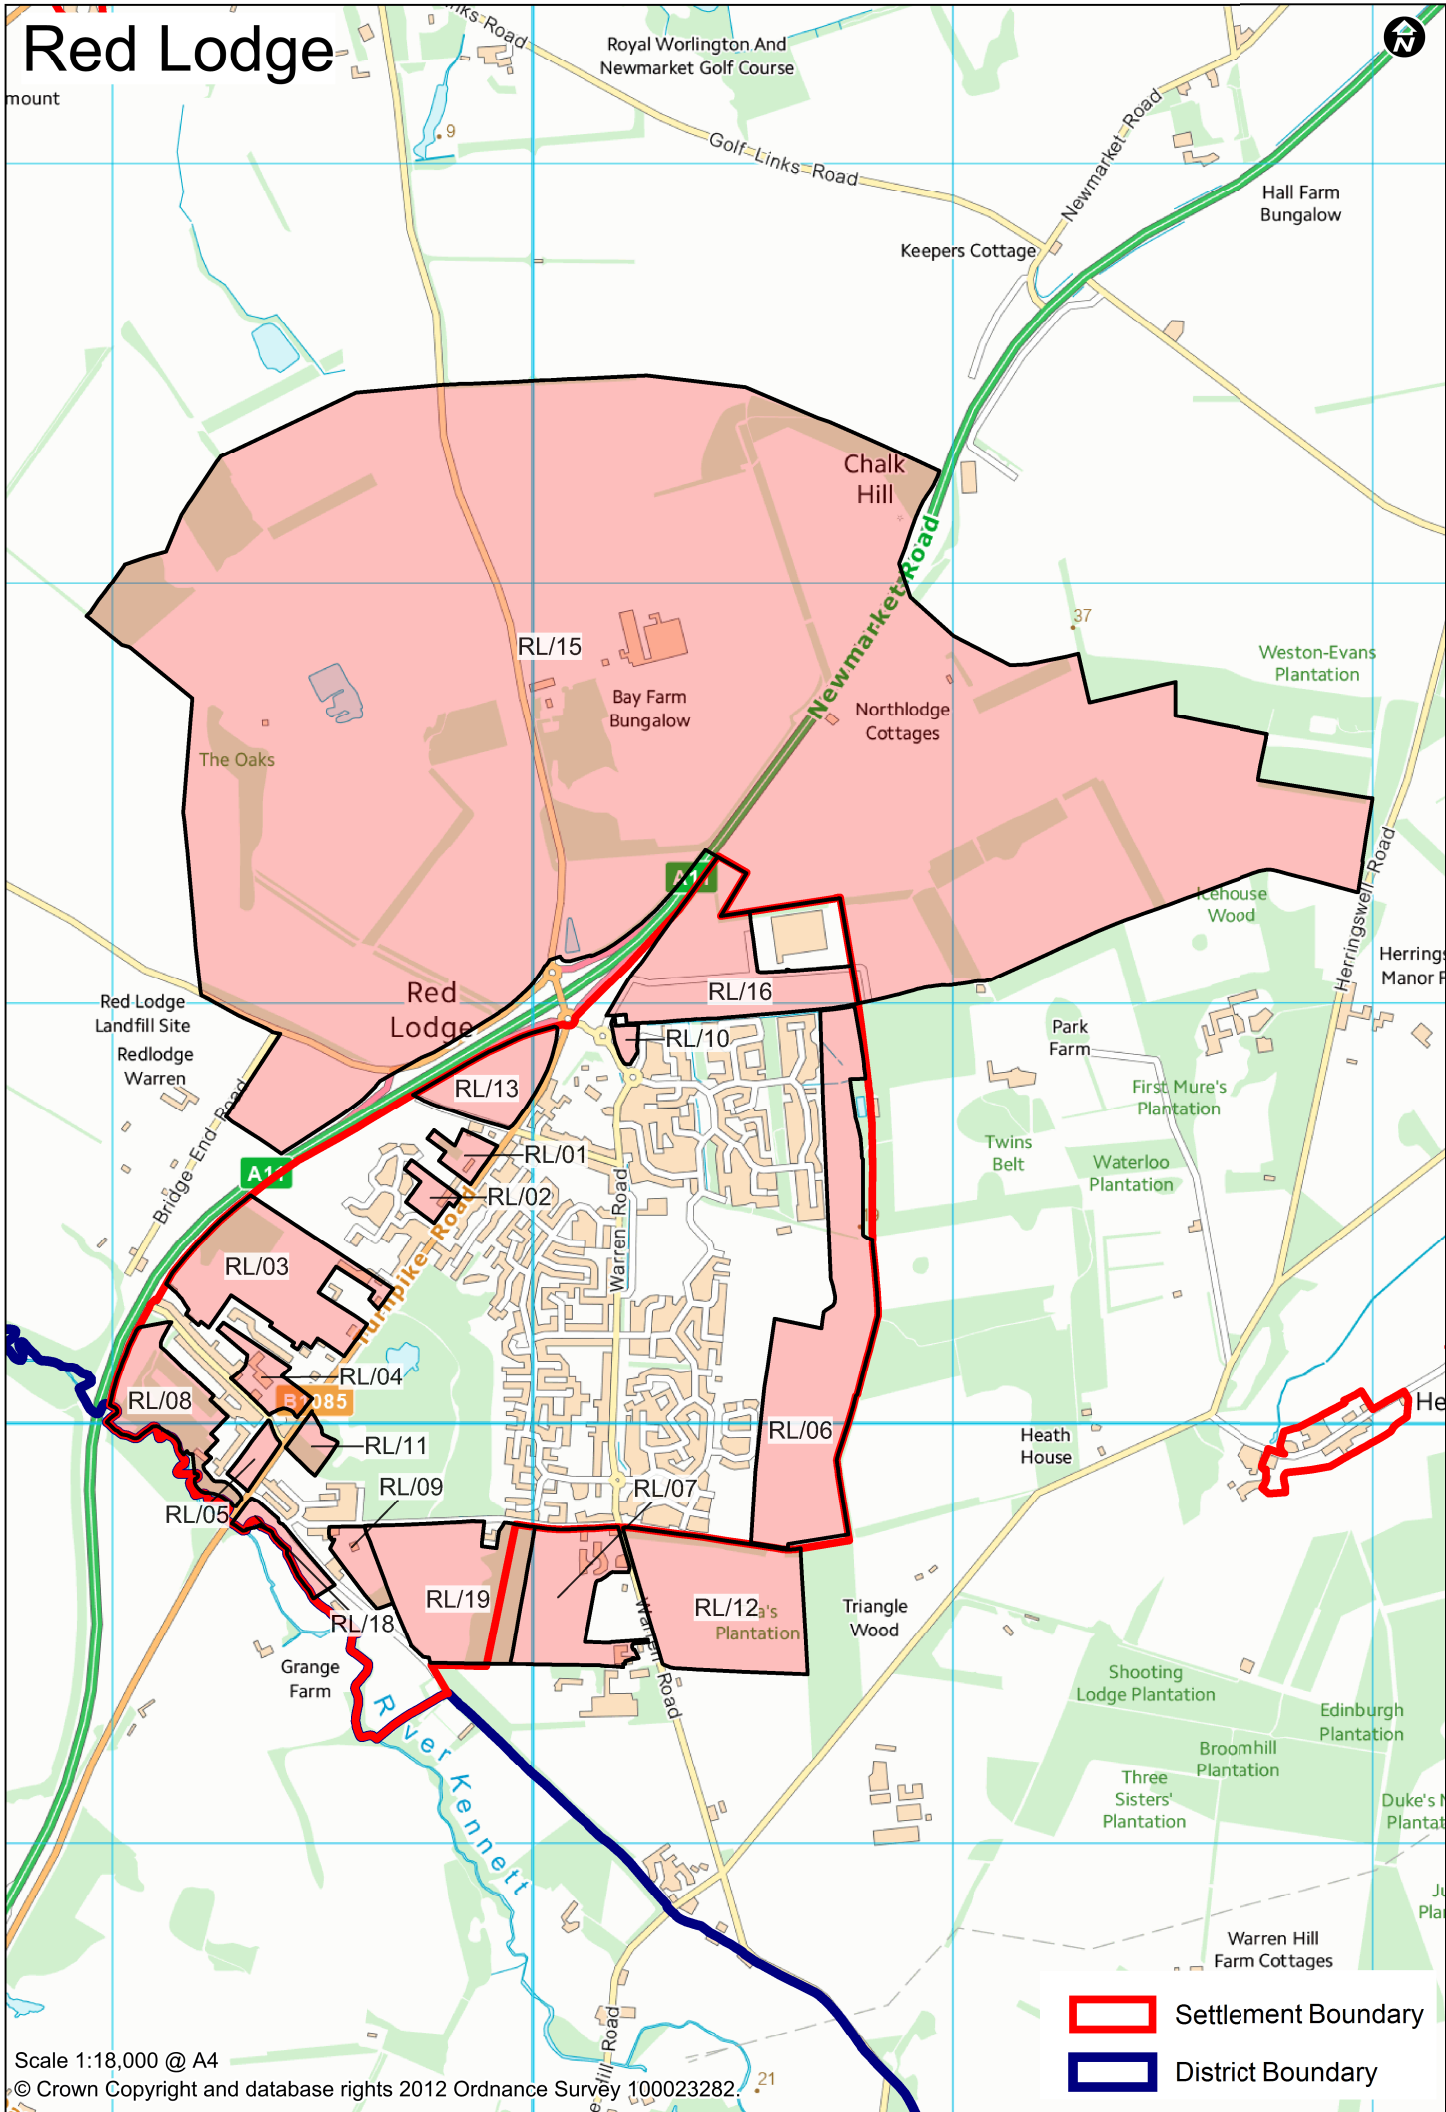

# Red Lodge

mount

Scale 1:18,000 @ A4

© Crown Copyright and database rights 2012 Ordnance Survey 100023282.