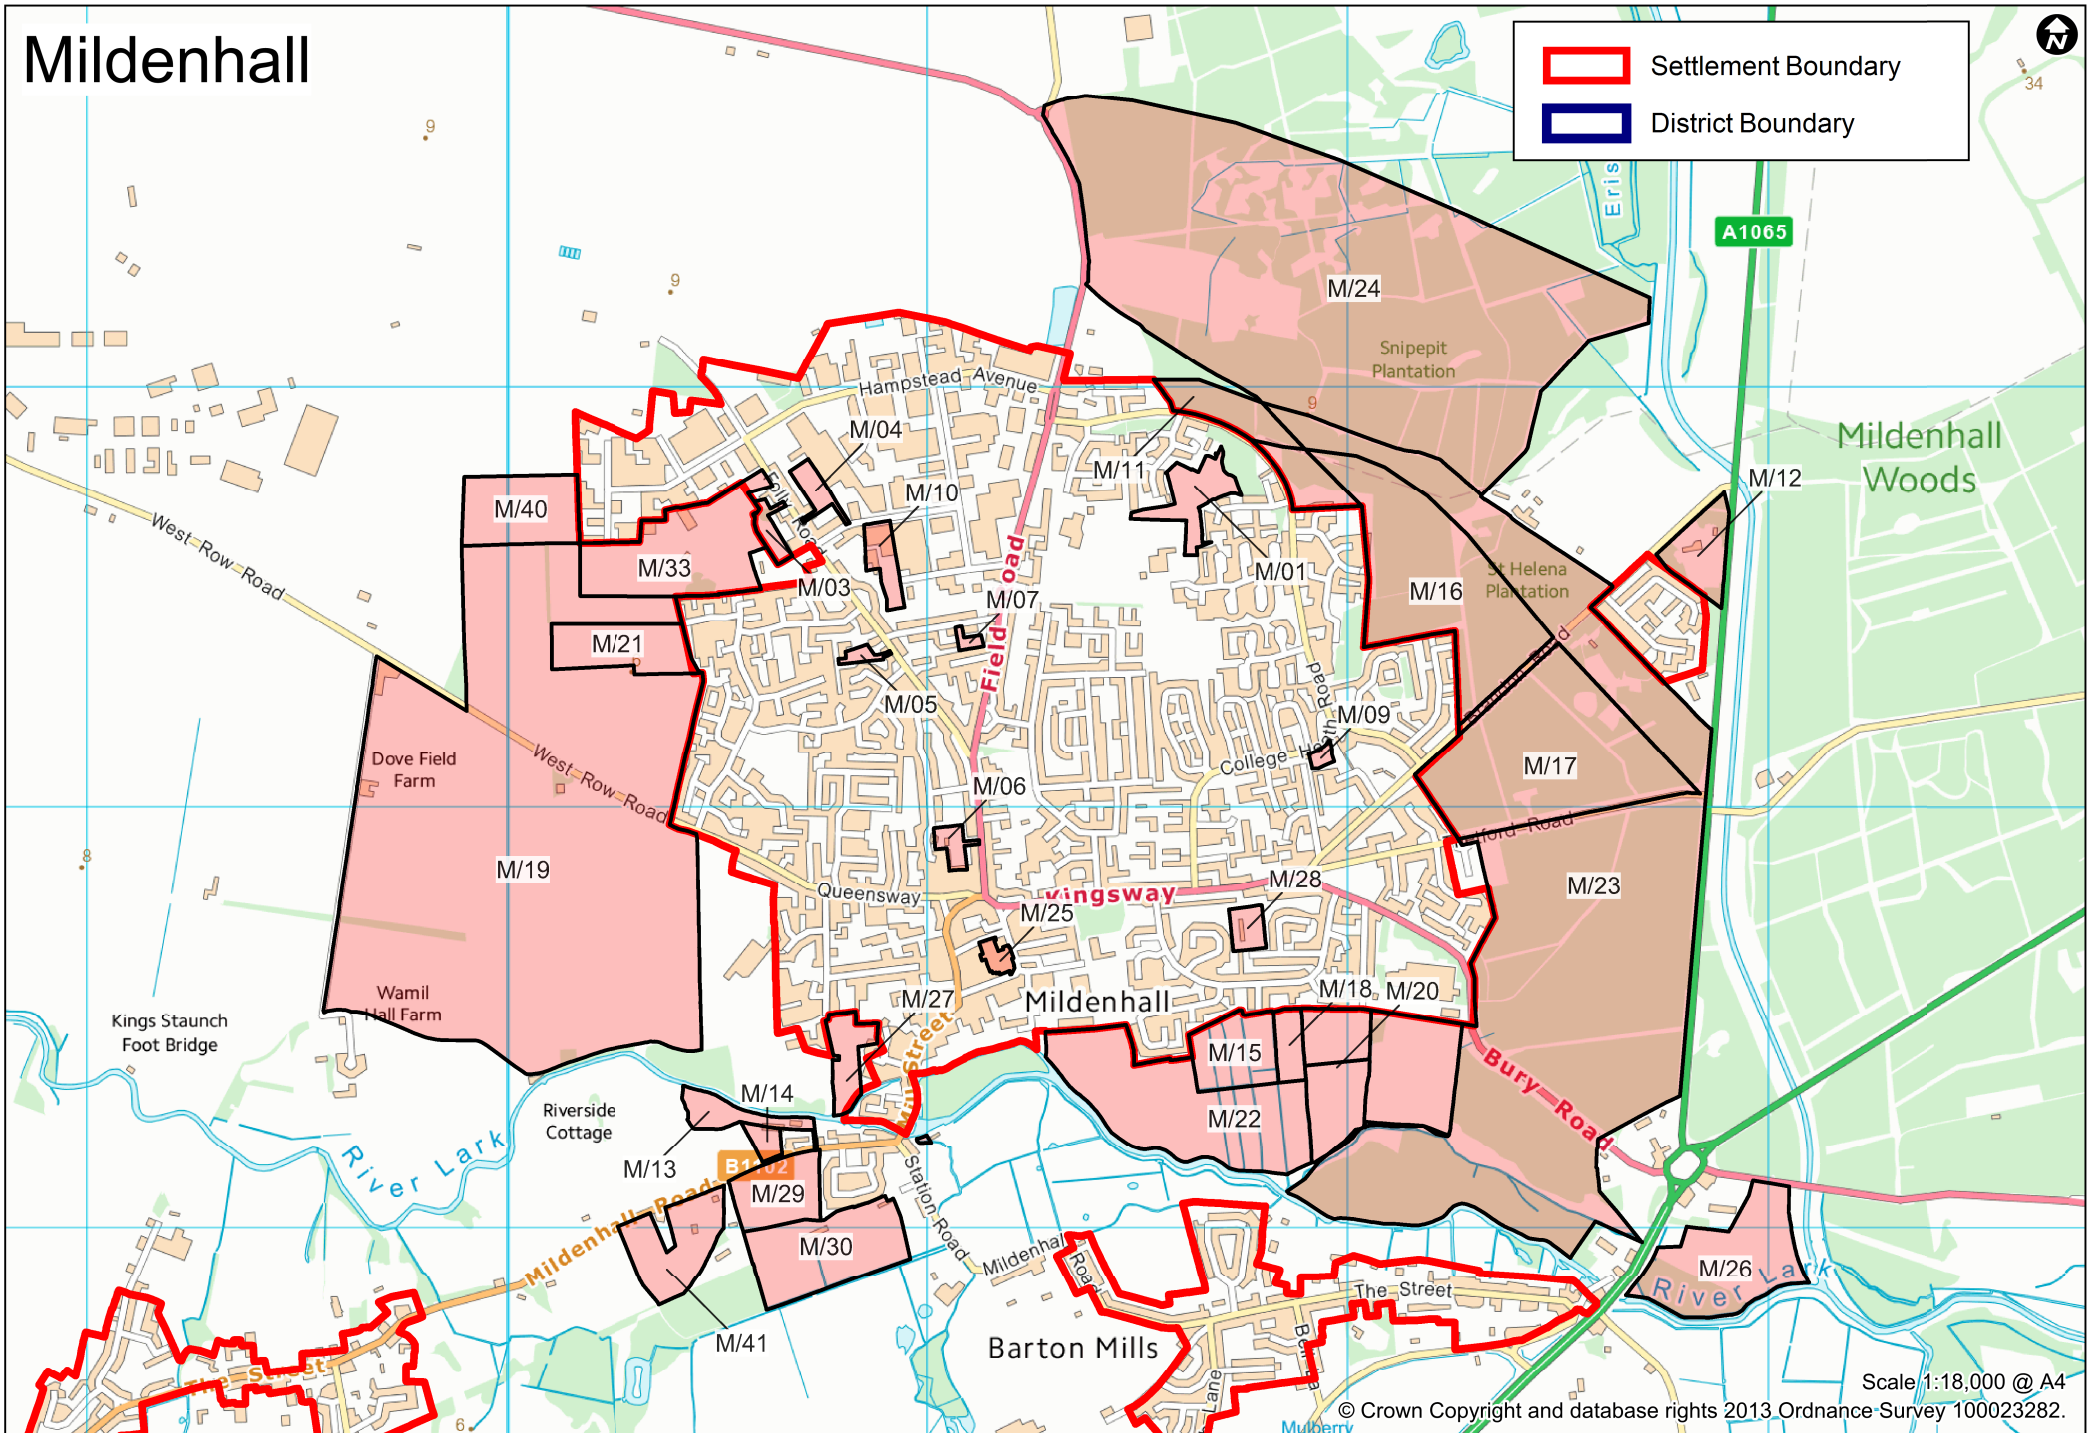

Mildenhall

 Settlement Boundary
 District Boundary

Scale 1:18,000 @ A4

© Crown Copyright and database rights 2013 Ordnance Survey 100023282.