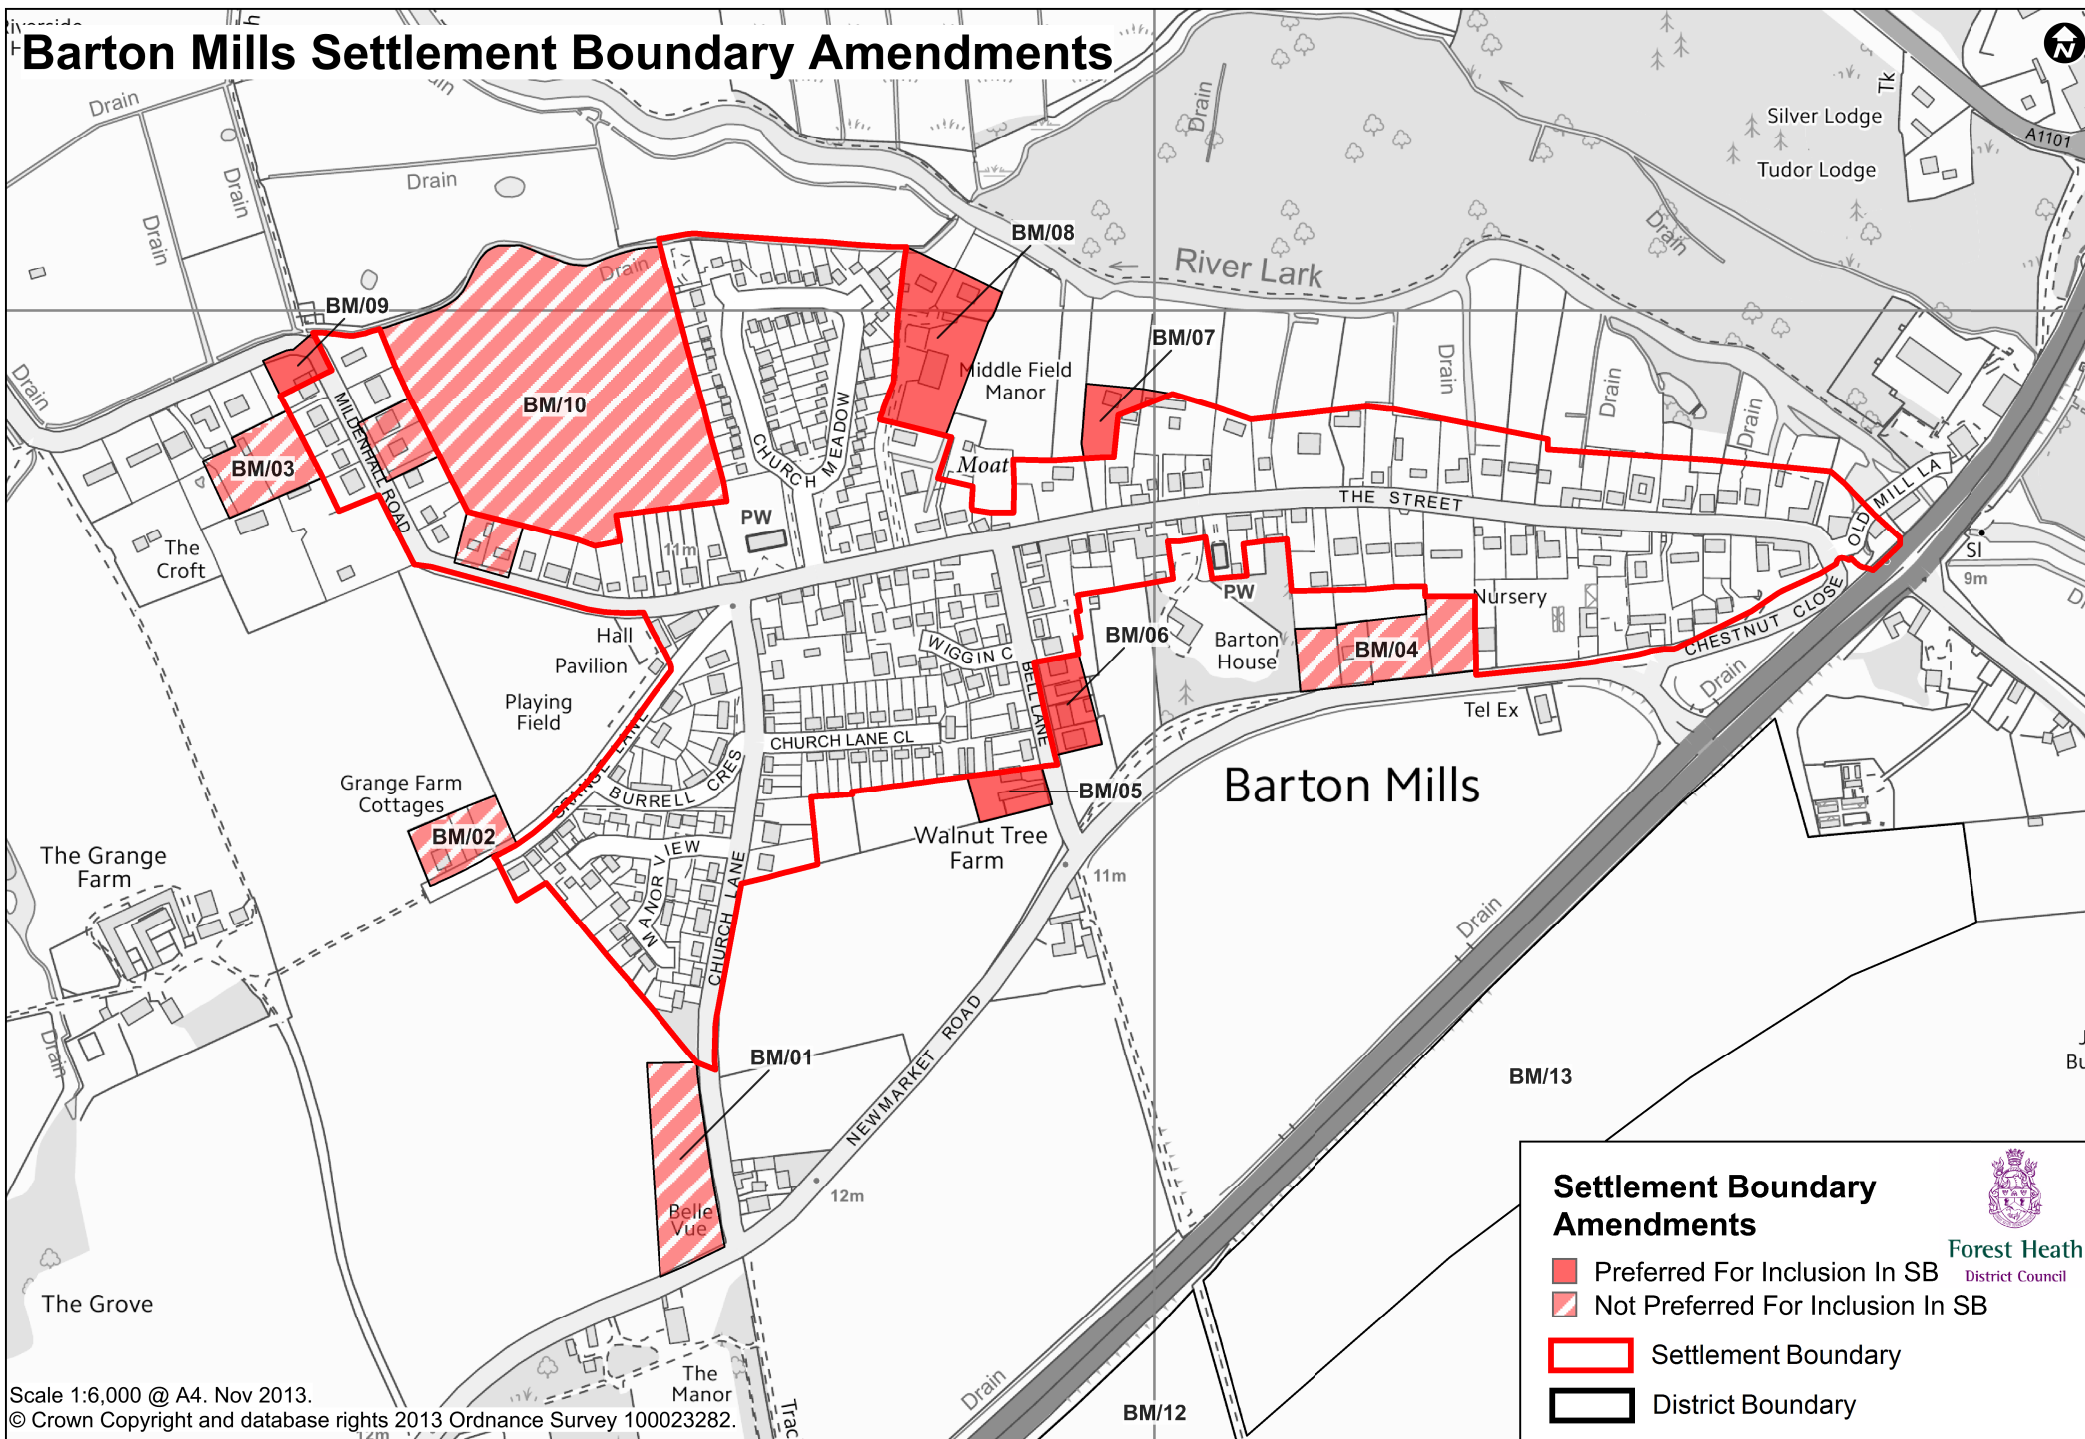

Barton Mills Settlement Boundary Amendments

Settlement Boundary Amendments

 Preferred For Inclusion In SB
 Not Preferred For Inclusion In SB
 Settlement Boundary
 District Boundary

Forest Heath
 District Council

Scale 1:6,000 @ A4. Nov 2013.
 © Crown Copyright and database rights 2013 Ordnance Survey 100023282.