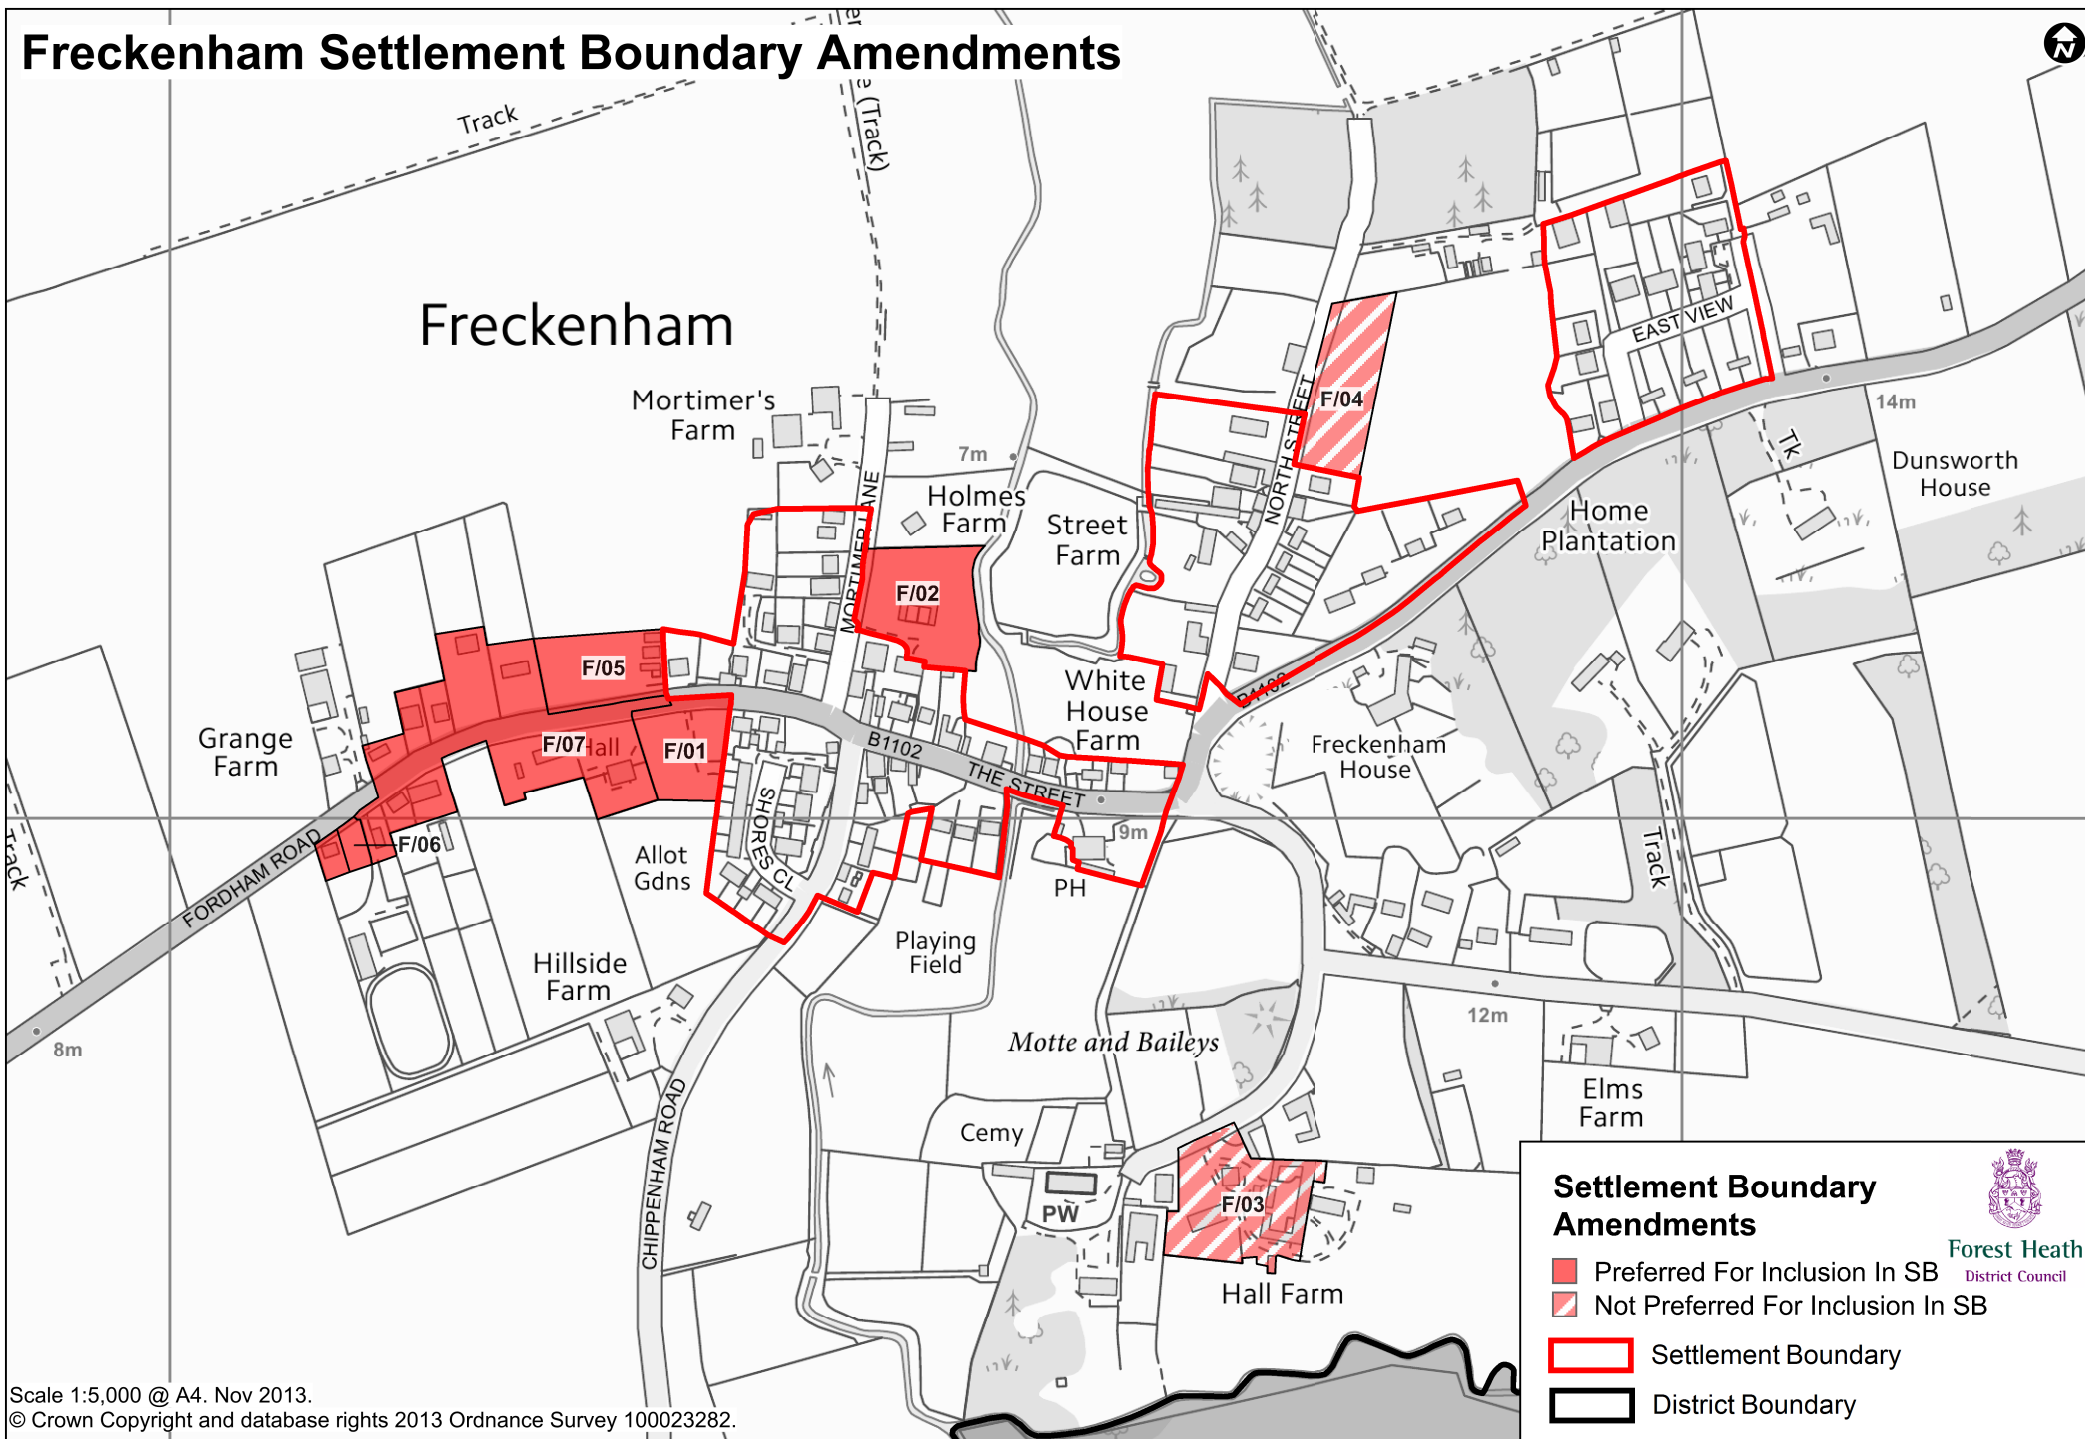

# Freckenham Settlement Boundary Amendments

**Settlement Boundary Amendments**

Preferred For Inclusion In SB  
 Not Preferred For Inclusion In SB  
 Settlement Boundary  
 District Boundary

  
**Forest Heath**  
 District Council

Scale 1:5,000 @ A4. Nov 2013.  
 © Crown Copyright and database rights 2013 Ordnance Survey 100023282.