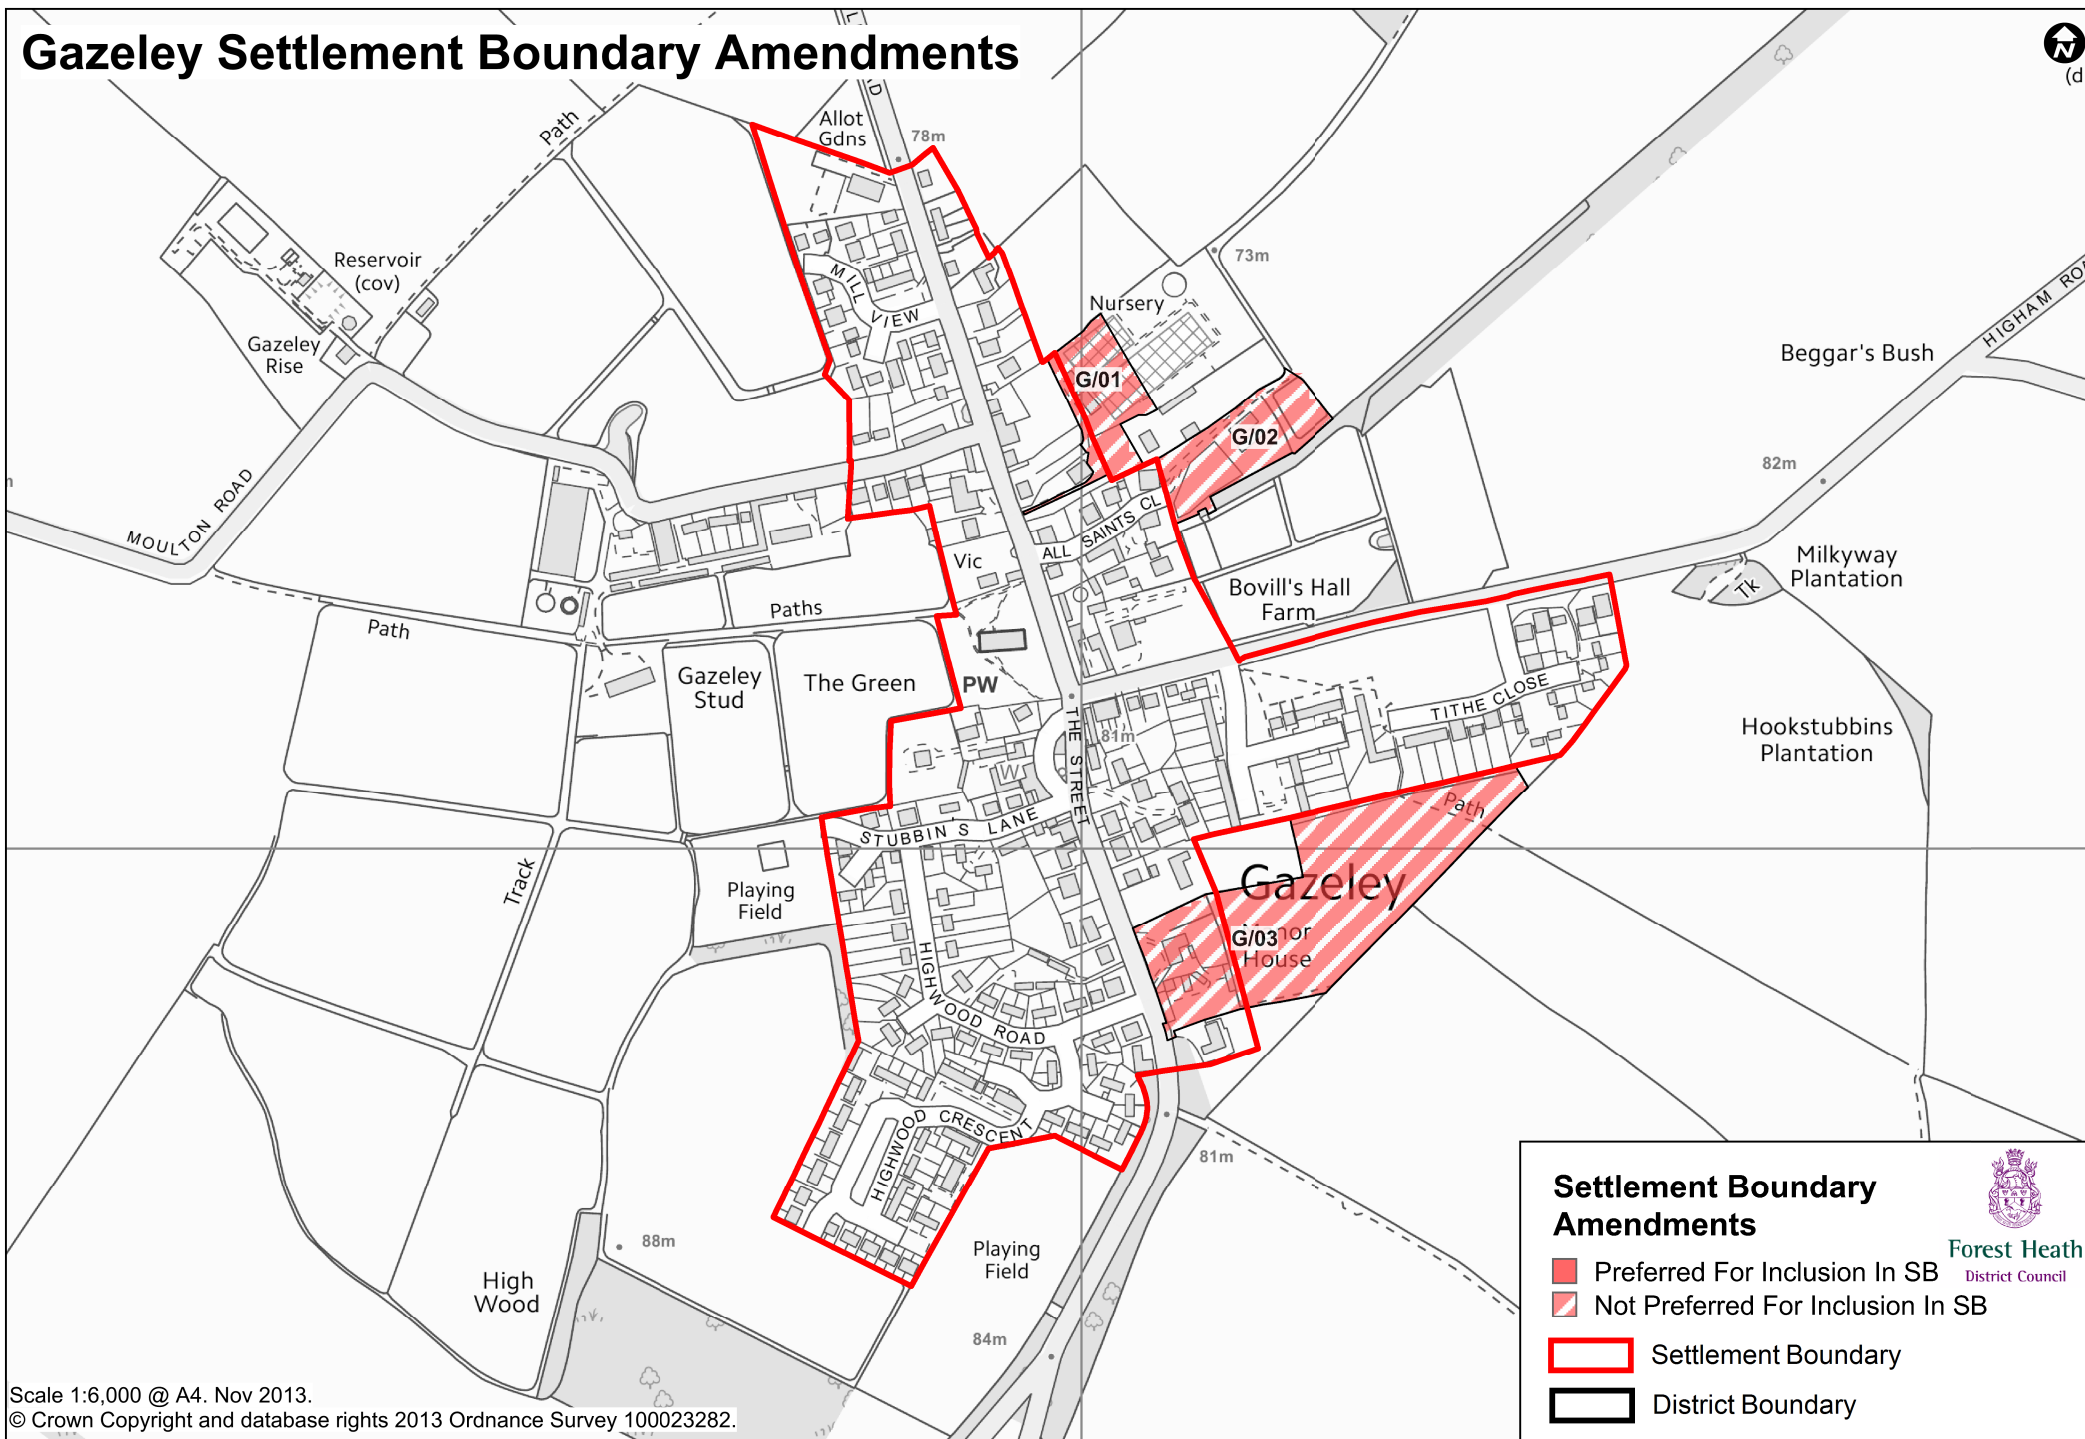

# Gazeley Settlement Boundary Amendments

**Settlement Boundary Amendments**

Preferred For Inclusion In SB

Not Preferred For Inclusion In SB

Settlement Boundary

District Boundary

Forest Heath District Council

Scale 1:6,000 @ A4. Nov 2013.  
 © Crown Copyright and database rights 2013 Ordnance Survey 100023282.