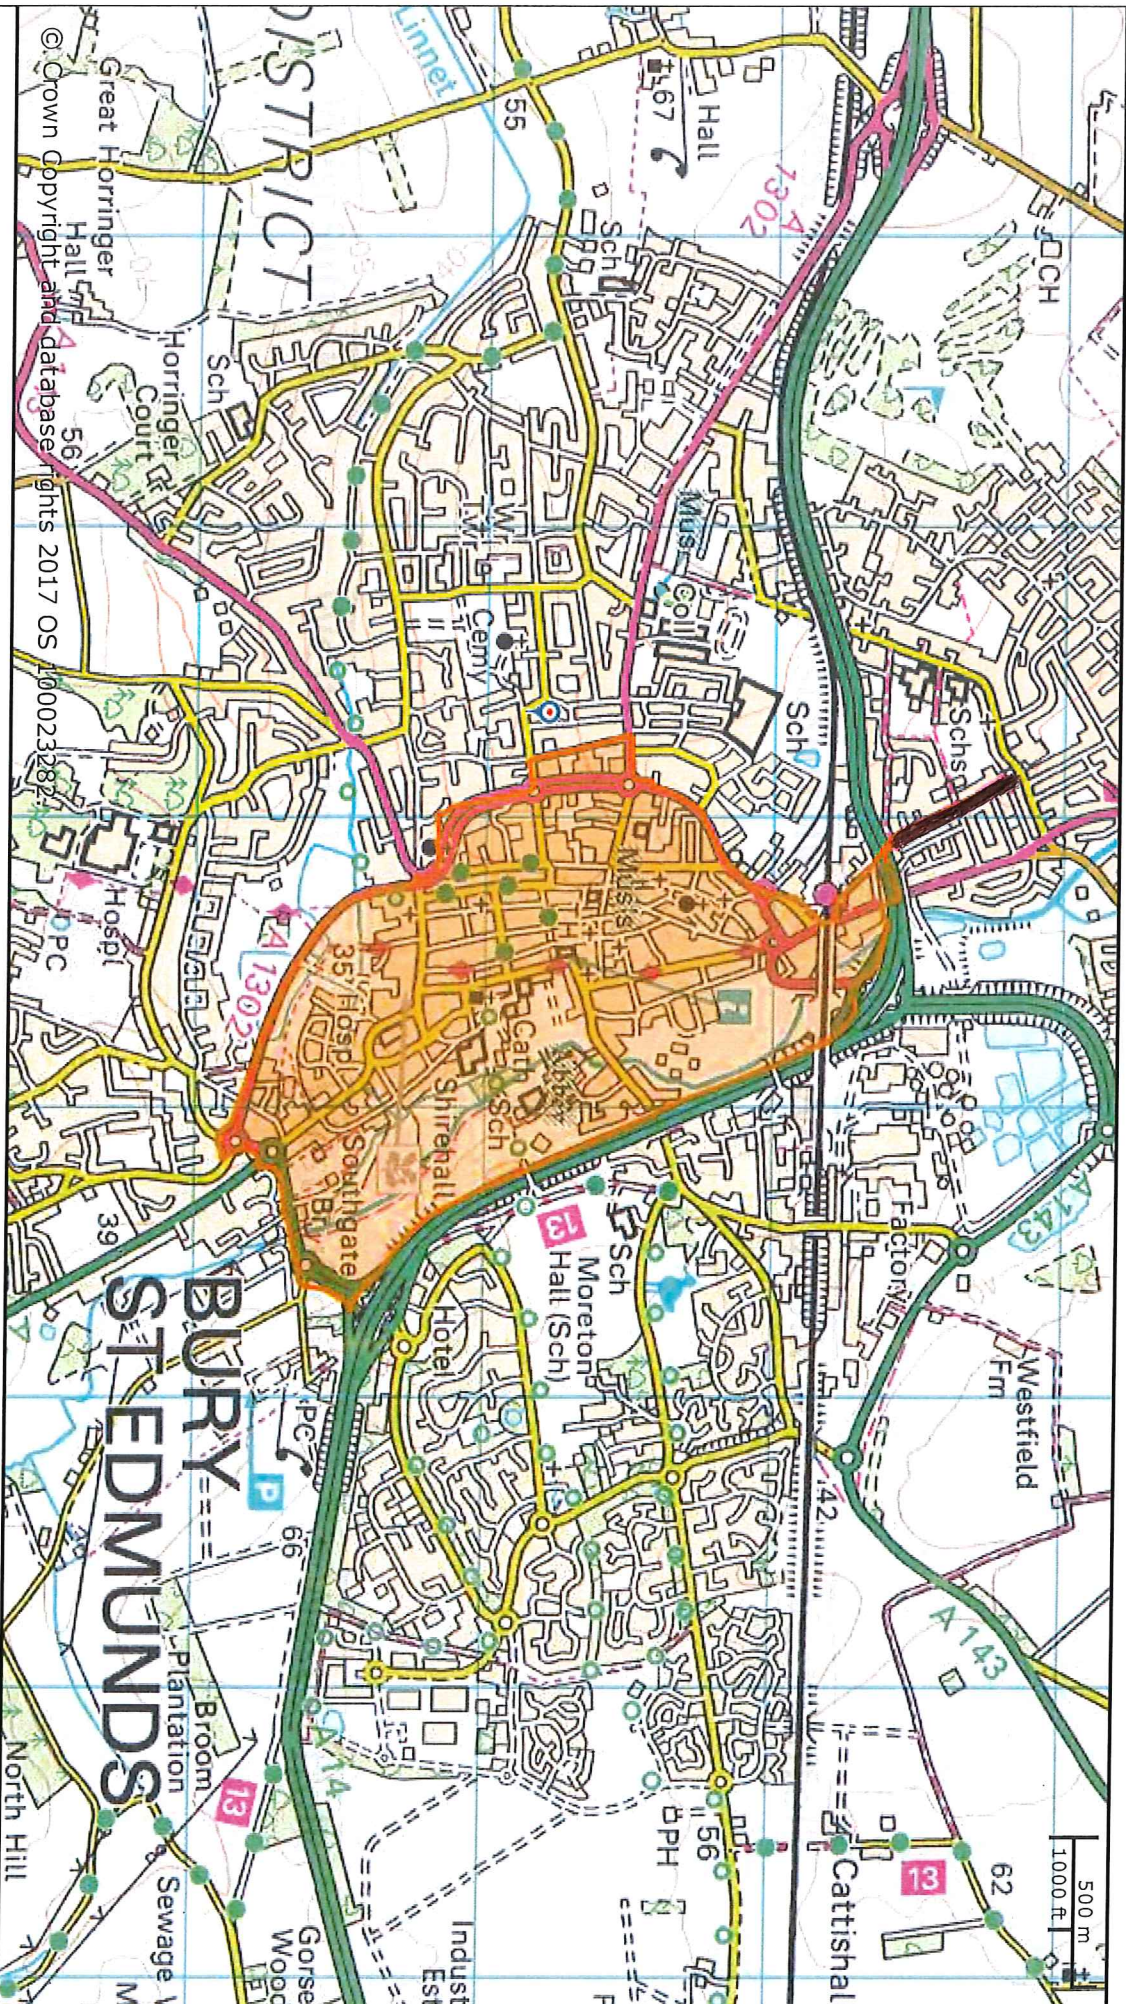

# Bury St Edmunds PSPO Restricted Area

© Crown Copyright and database rights 2017 OS 100023282

St Edmundsbury BC  
Western Way  
Bury St Edmunds  
IP33 3YU  
01284 763233

Forest Heath & St Edmundsbury councils  
**West Suffolk**  
working together  
www.westsuffolk.gov.uk

Forest Heath DC  
College Heath Road  
Mildenhall  
IP28 7EY  
01638 719000

Scale: 1:25000

Printed on: 22/9/2017 at 13:35 PM by cfitner

© Crown Copyright and database rights 2017  
OS 100023282/100019675.