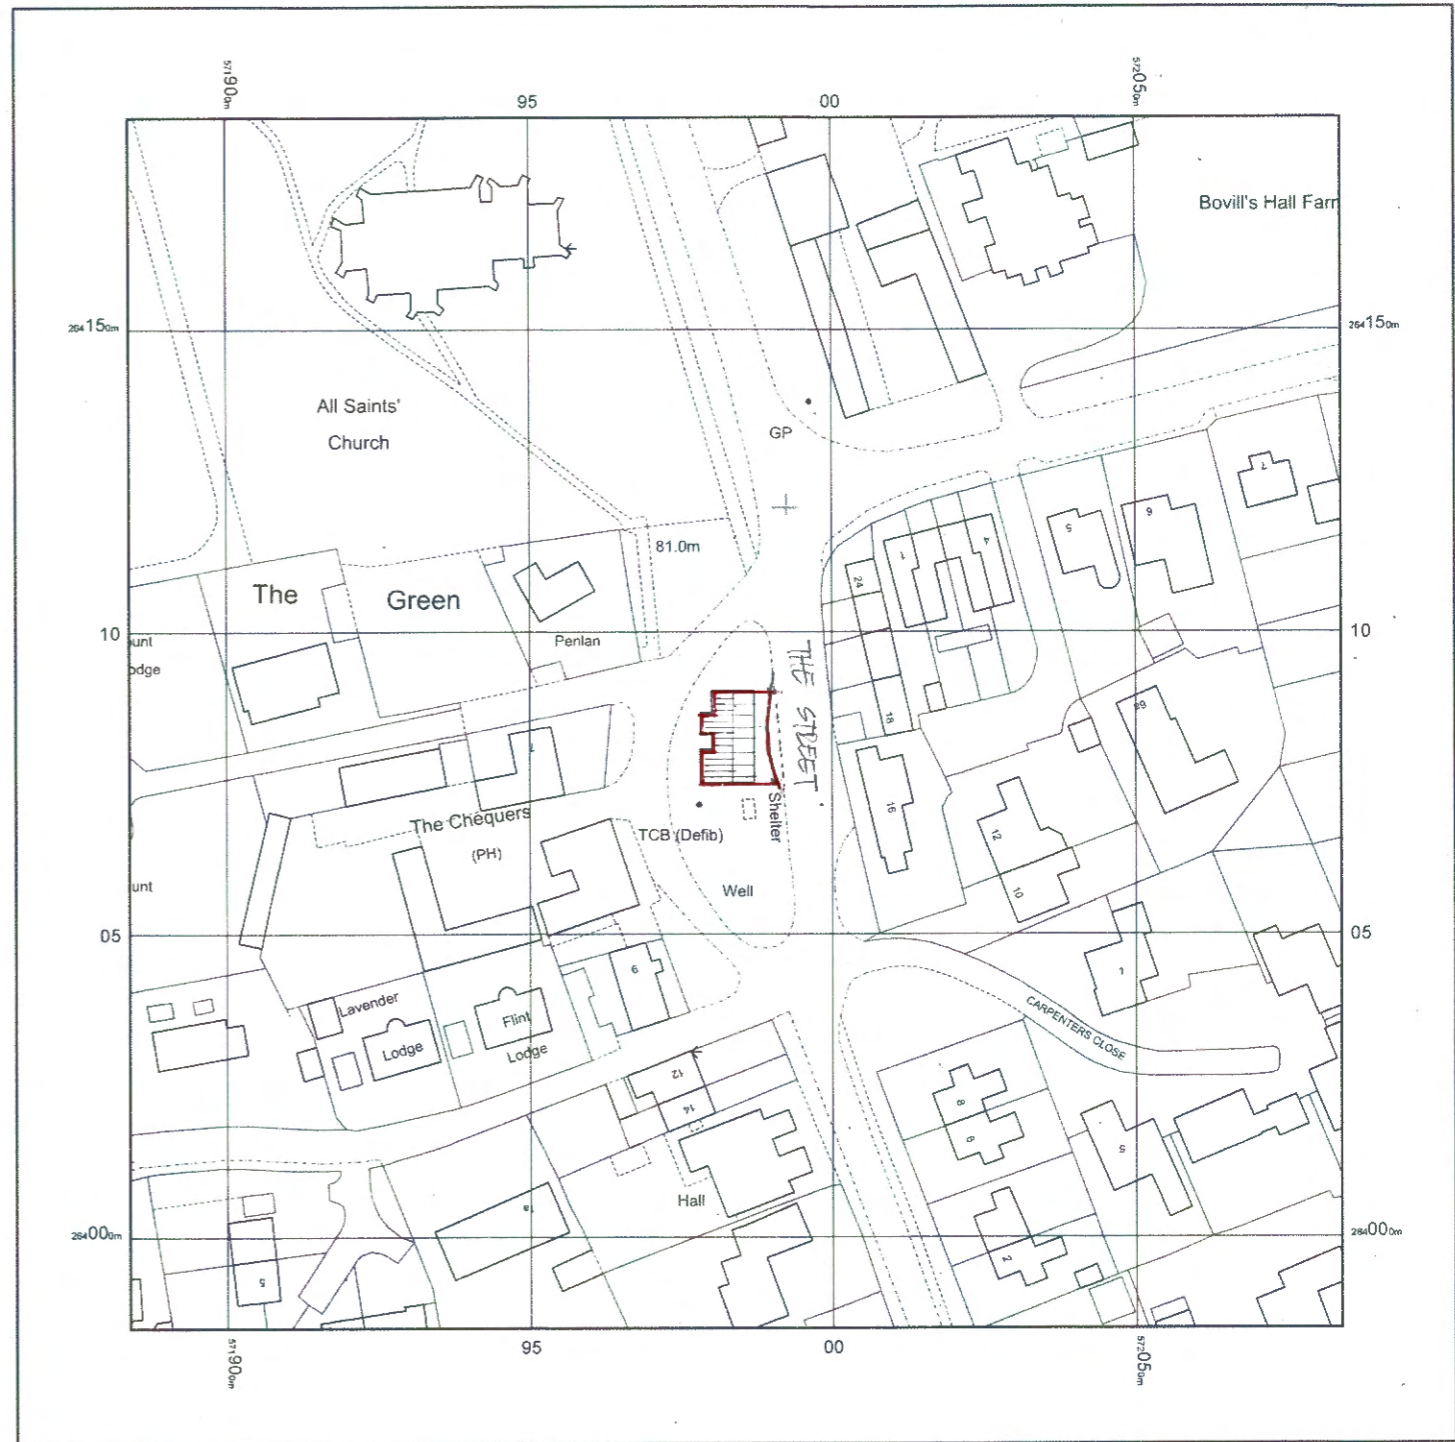

Grey metal secure cycle shed for 3 bicycles.  
1950 wide 880 deep, 1200 high.

Village Green

BICYCLE SHED.

Village Green

Village Green

SITE LAYOUT 1:100

SCALE 1:100

Gazeley

Supplied by: www.ukmapcentre.com  
Serial No: 241368  
Centre Coordinates: 57 1984,264085  
Production Date: 30/05/2022 16:17:53

© Crown copyright and database rights 2022 Ordnance Survey 100048957. The representation of road, track or path is no evidence of a boundary or right of way. The representation of features as lines is no evidence of a property boundary.

0m 1cm = 12.5m 62.5m

Scale 1:1250

- Rev A. 21/10/22 Grasscrete finish to front of site. Lavender hedge removed.
- Rev B. 18/10/22 layout plan revised, cycle shed added.
- Rev A. 16/8/22 Parking Bays revised. Charging points added.

THE OLD FORGE & SHOP, THE STREET, GAZELEY.  
RENOVATION OF BUILDING TO FORM 2 NO 1 BEDROOM UNITS.

SITE LAYOUT & LOCATION PLAN.

Vincent & Associates  
Designers & Building Consultants  
Fenview, 40a Church Street, Holme, PE7 3PB  
Tel/Fax: 01487 830999 Email: kitvincent@ic24.net