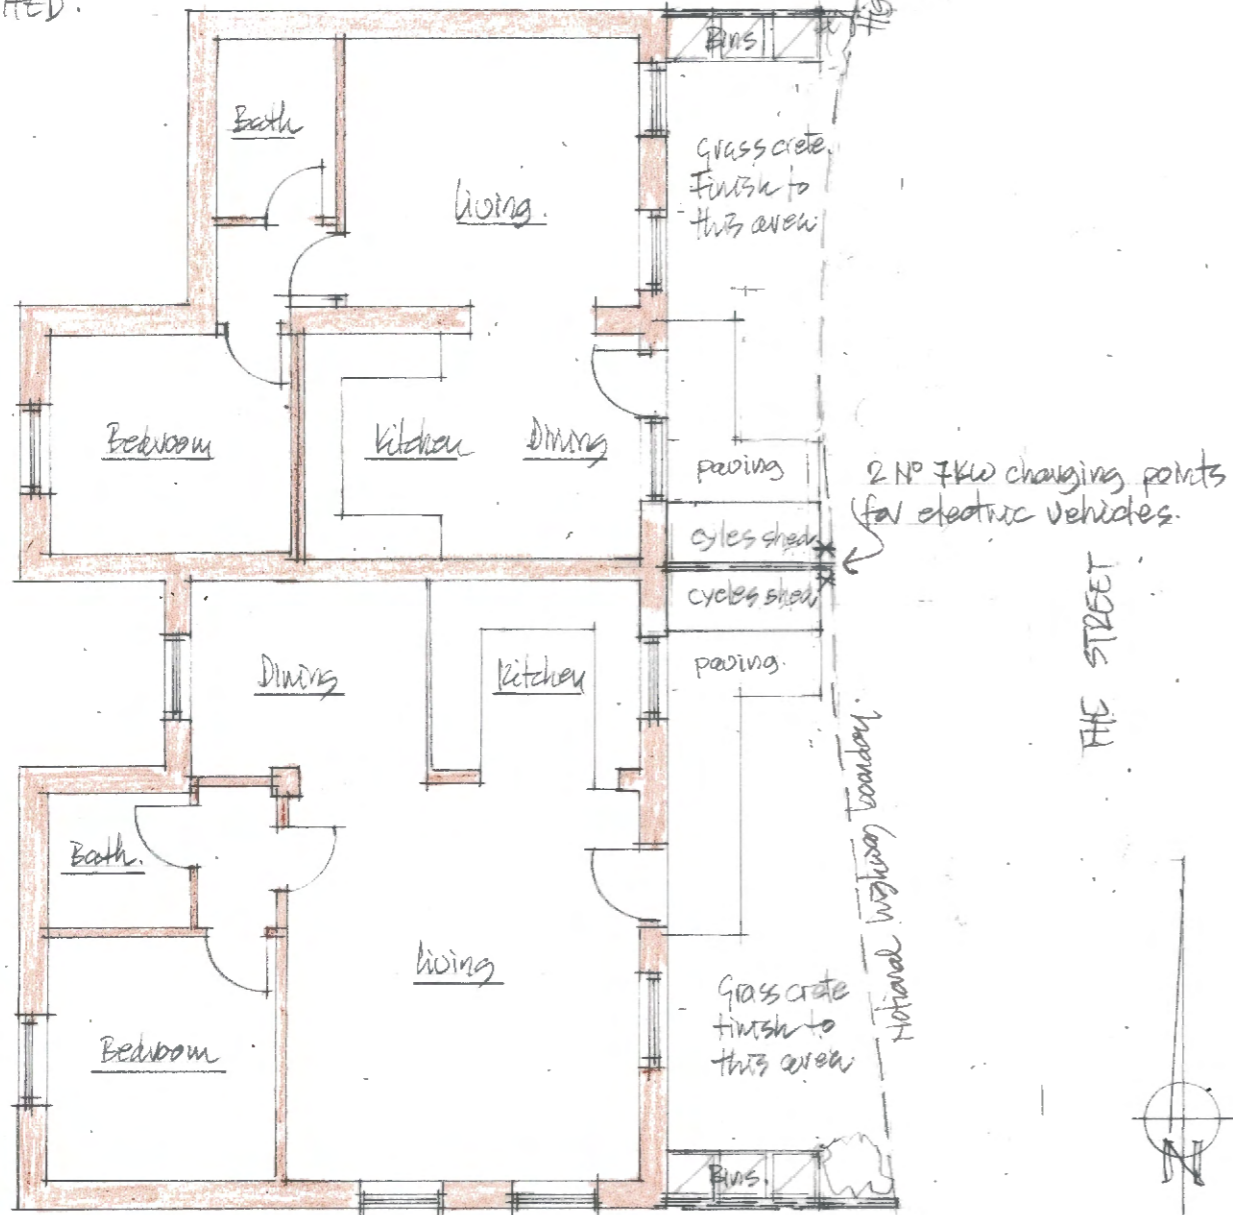

Grey metal secure cycle shed for 3 bicycles.  
1950 wide 880 deep, 1200 high.

Village Green

BICYCLE SHED.

Village Green

Village Green

SITE LAYOUT 1:100

SCALE 1:100

Gazeley

Supplied by: www.ukmapcentre.com  
Serial No: 241368  
Centre Coordinates: 57 1984,264085  
Production Date: 30/05/2022 16:17:53

© Crown copyright and database rights 2022 Ordnance Survey 100048957. The representation of road, track or path is no evidence of a boundary or right of way. The representation of features as lines is no evidence of a property boundary.

0m 1cm = 12.5m 62.5m

Scale 1:1250

- Rev A. 21/10/22 Grasscrete finish to front of site. Lavender hedge removed.
- Rev B. 18/10/22 layout plan revised, cycle shed added.
- Rev A. 16/8/22 Parking Bays revised. Charging points added.