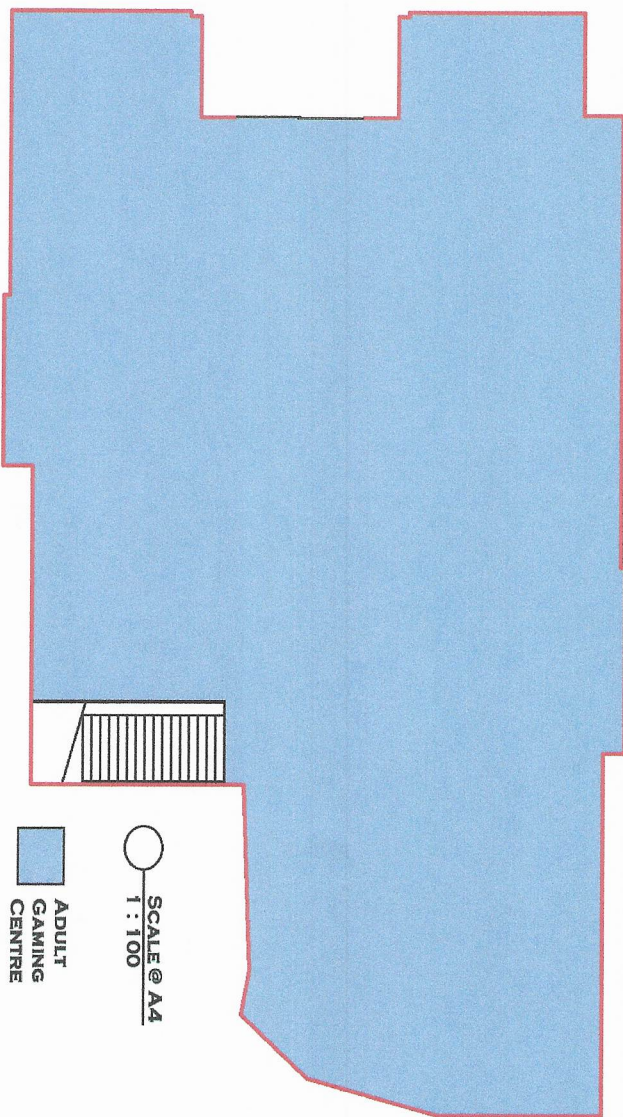

ACCESS FROM HIGH ST

SCALE @ A4
1 : 100

ADULT
GAMING
CENTRE

'KING SLOTS', 104 HIGH STREET, NEWMARKET, SUFFOLK, CB8 8JQ