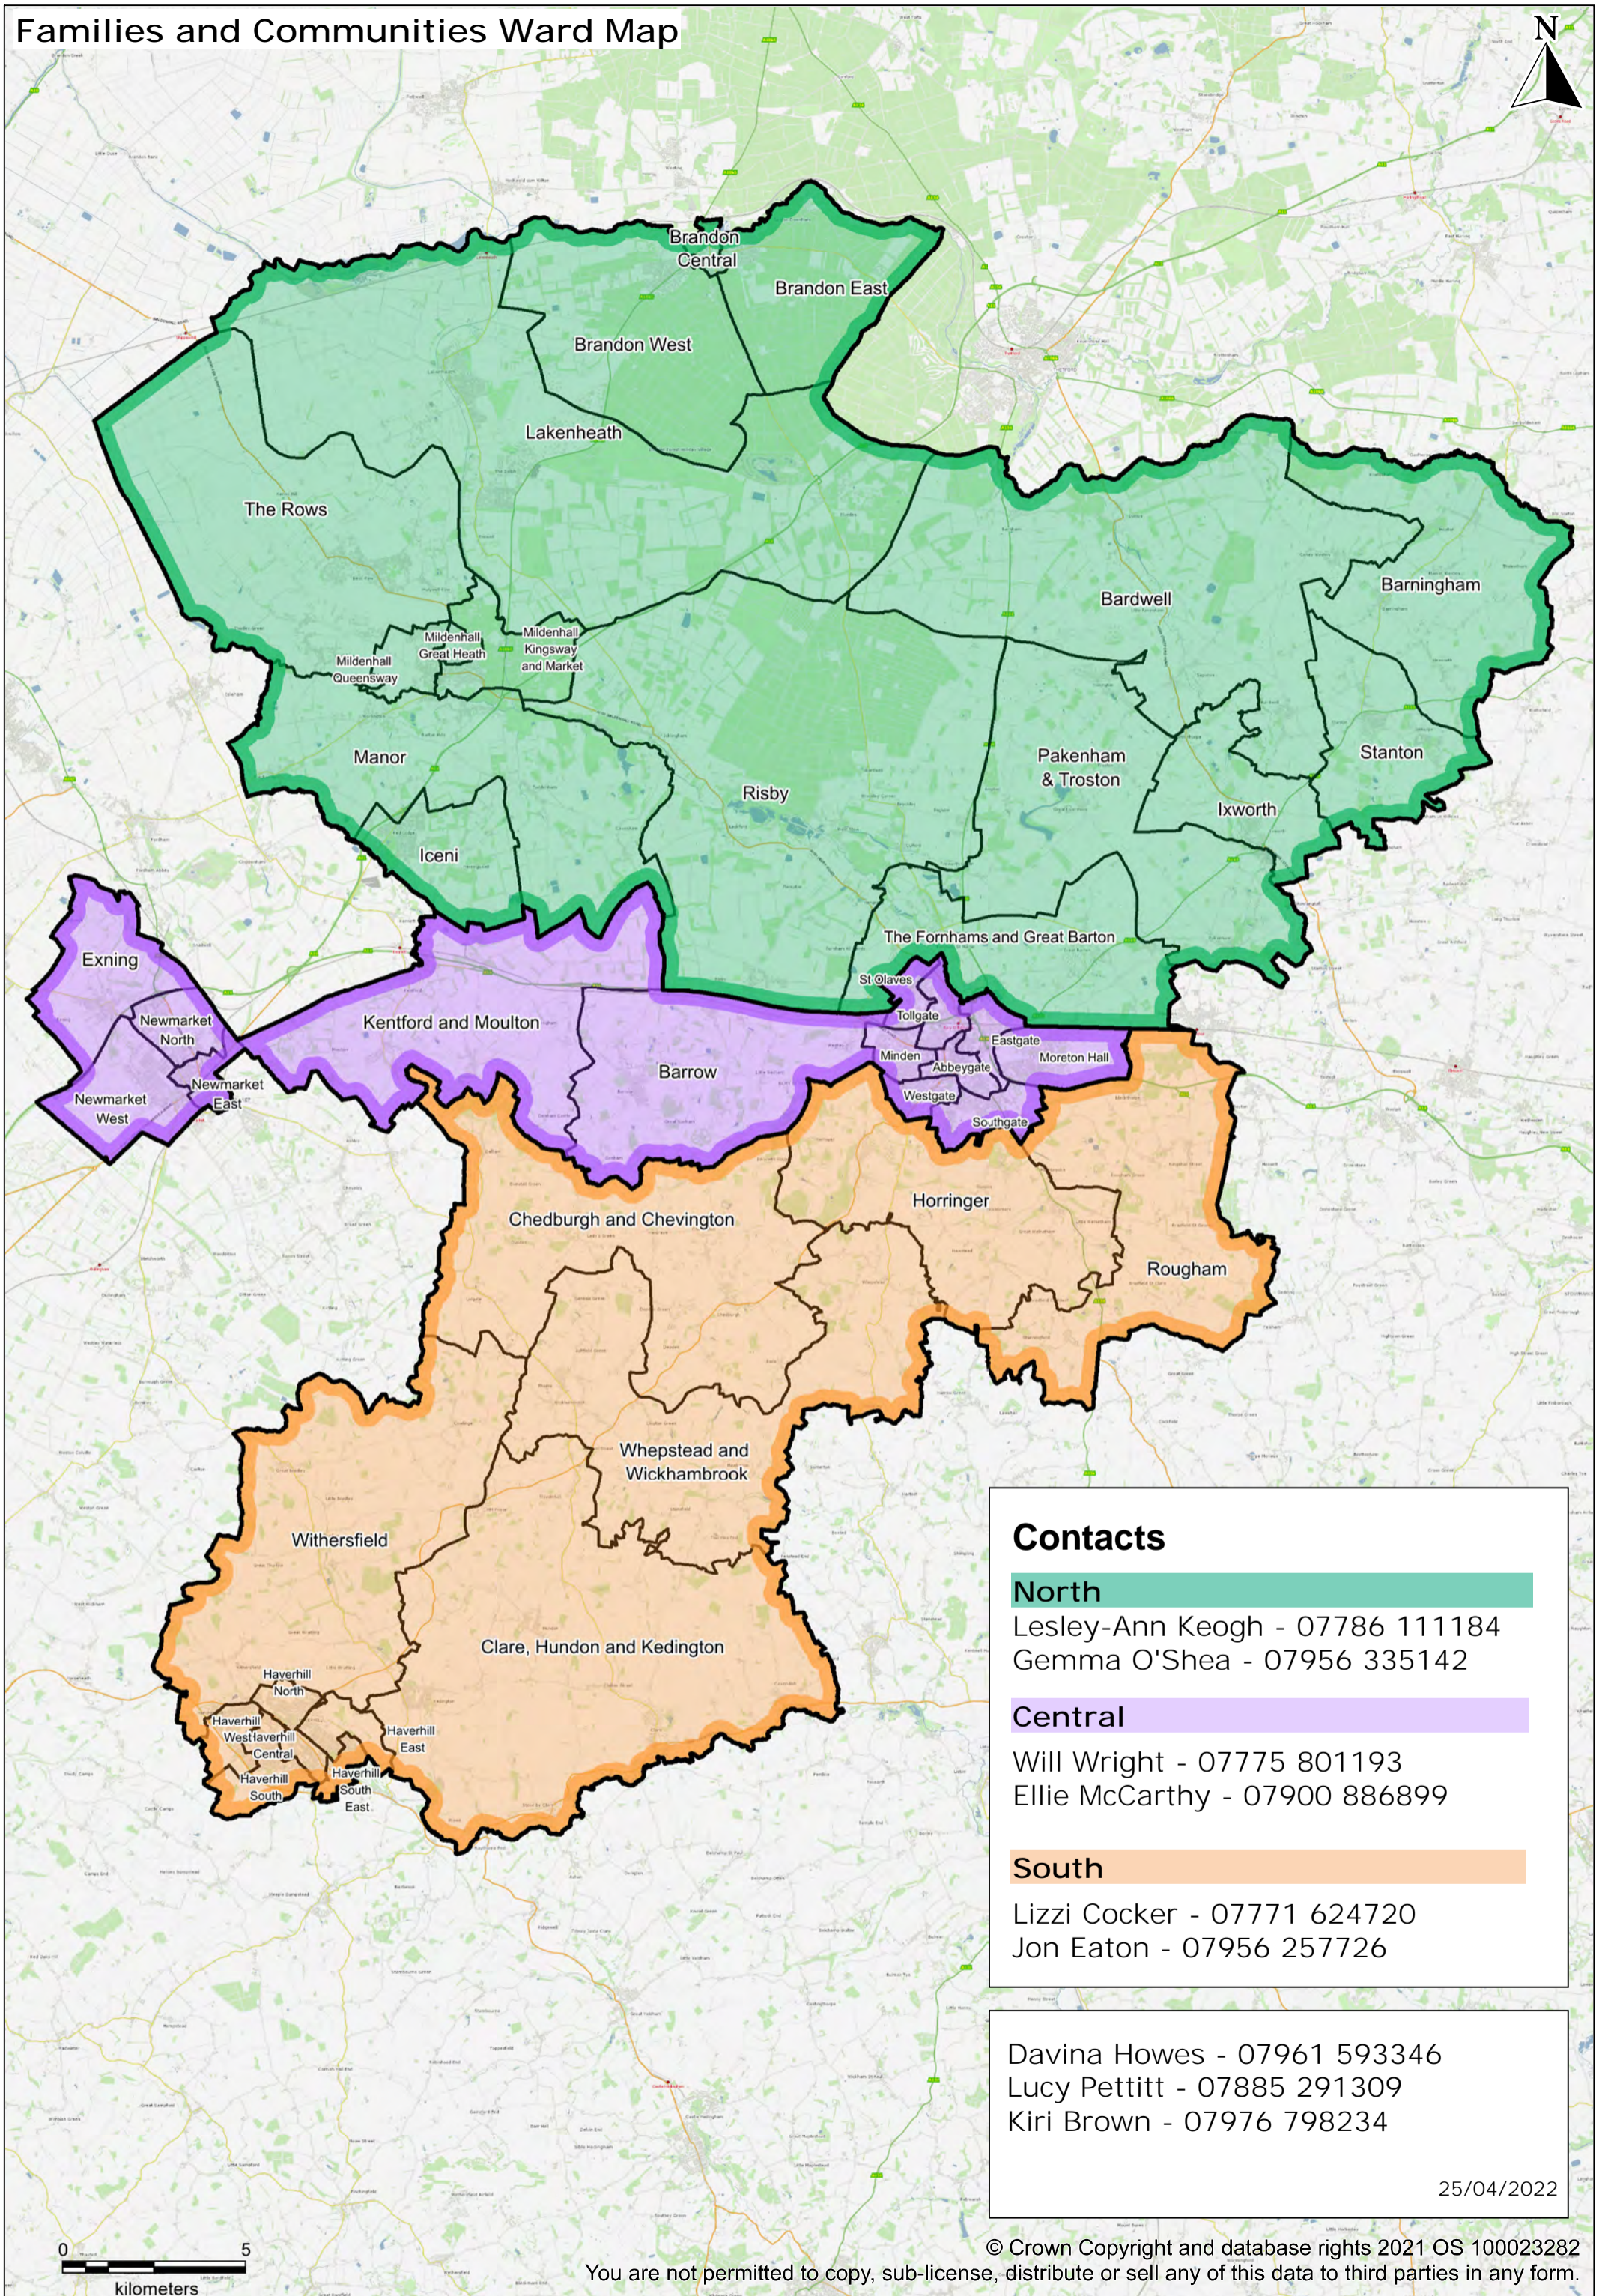

Families and Communities Ward Map

Contacts

North
 Lesley-Ann Keogh - 07786 111184
 Gemma O'Shea - 07956 335142

Central
 Will Wright - 07775 801193
 Ellie McCarthy - 07900 886899

South
 Lizzi Cocker - 07771 624720
 Jon Eaton - 07956 257726