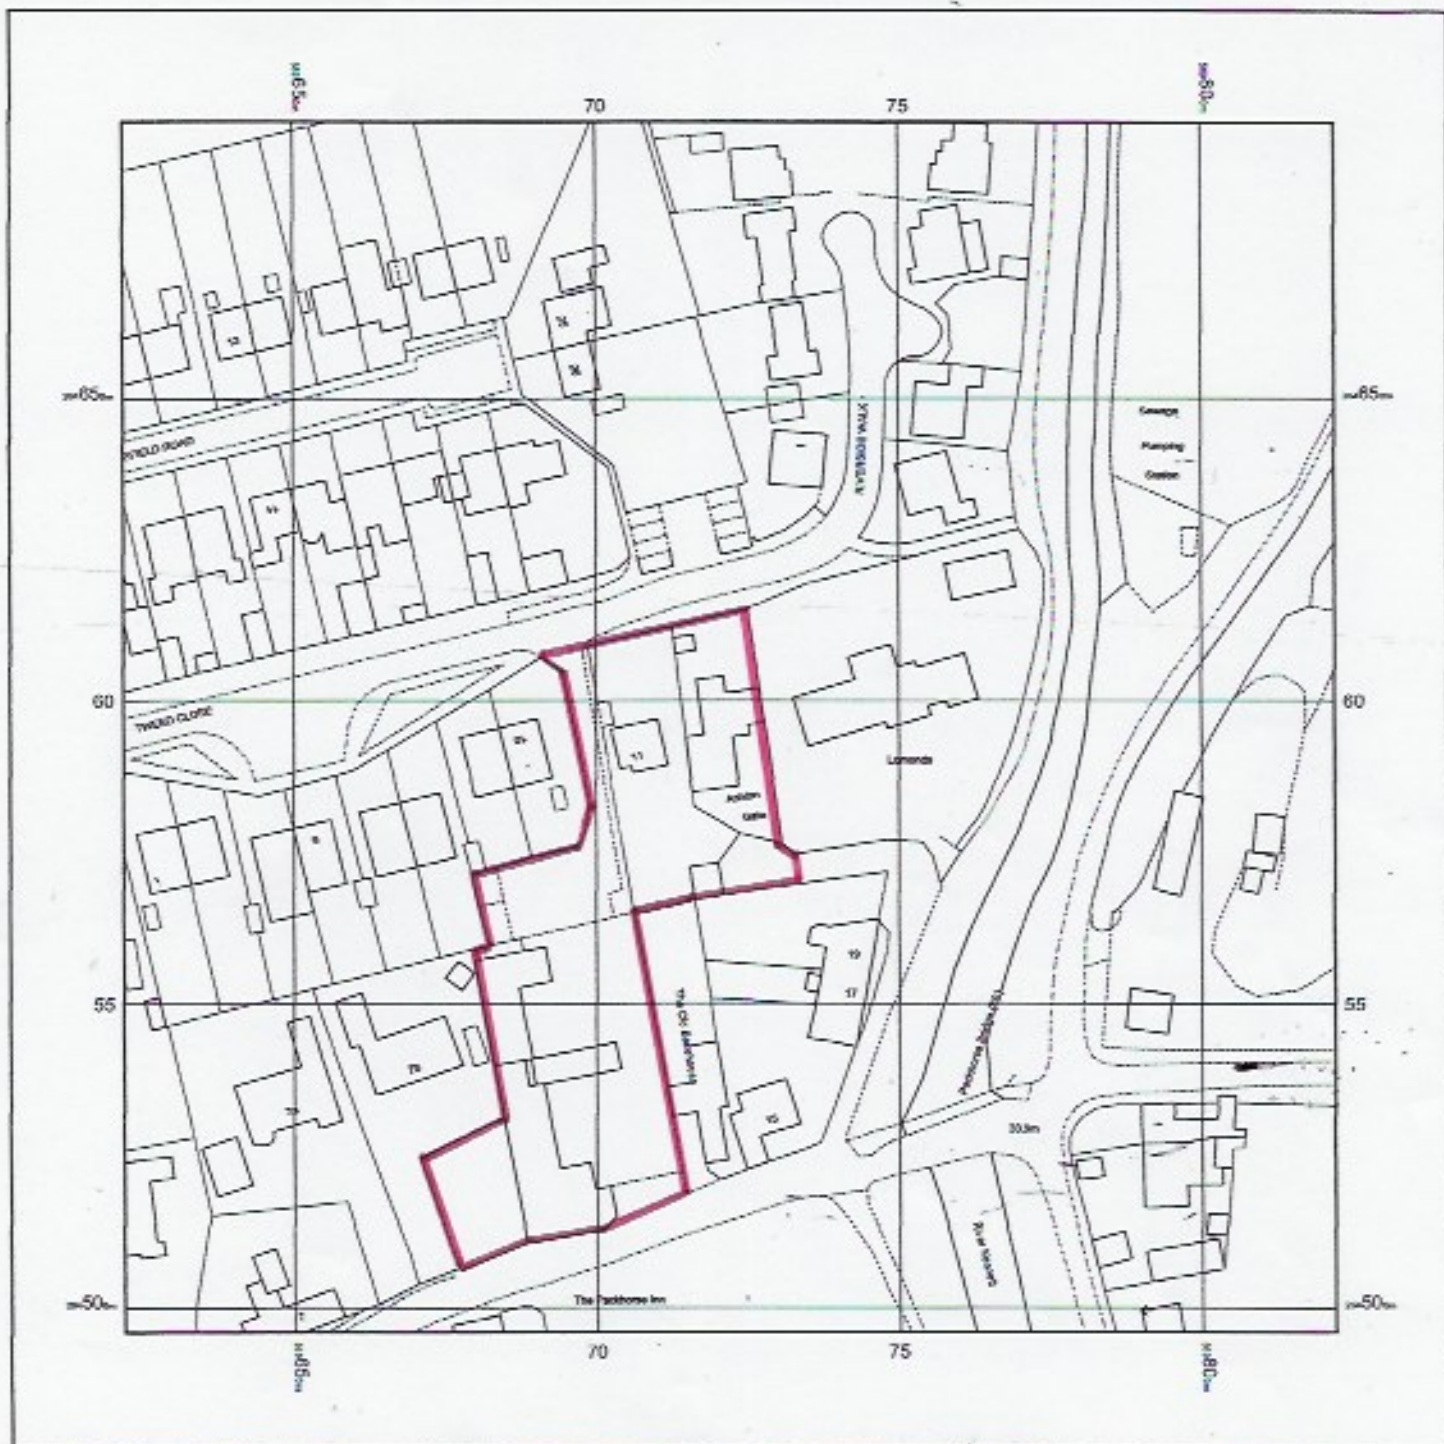

North

0m 1cm = 12.5m 62.5m

Scale 1:1250

© Crown copyright and database rights 2022 Ordnance Survey 100048957. The representation of road, track or path is no evidence of a boundary or right of way. The representation of features as lines is no evidence of a property boundary.

Supplied by: [www.ukmapcentre.com](http://www.ukmapcentre.com)  
 Serial No: 233786  
 Centre Coordinates: 569722, 264596  
 Production Date: 16/02/2022 17:13:12

ASHTON GATE, BRIDGE STREET, MOULTON, NEWMARKET, CB8 85P